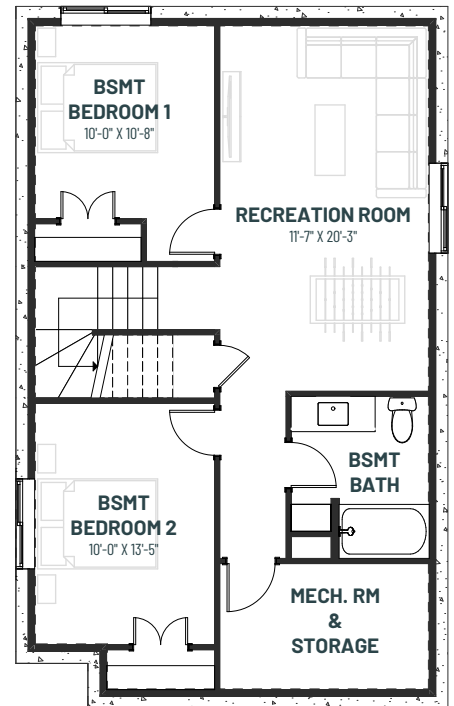

# FAMILY AURA 24

3 BEDROOMS | 2.5 BATHS | 2,109 SQ. FT. | 24' POCKET

**UPPER FLOOR**  
1,168 SQ.FT.

**PRIMARY ENSUITE  
OPTION**

**BASEMENT  
DEVELOPMENT OPTION**  
755 SQ.FT.

- 7** Spacious primary suite and ensuite to put up your feet and unwind after a busy day
- 8** Enjoy family gatherings in the bonus room with open to below to keep the openness flowing throughout the home
- 9** Convenient central upstairs laundry room with ample linen storage to make laundry day a breeze
- 10** Large secondary bedrooms with spacious closets for every member of the family