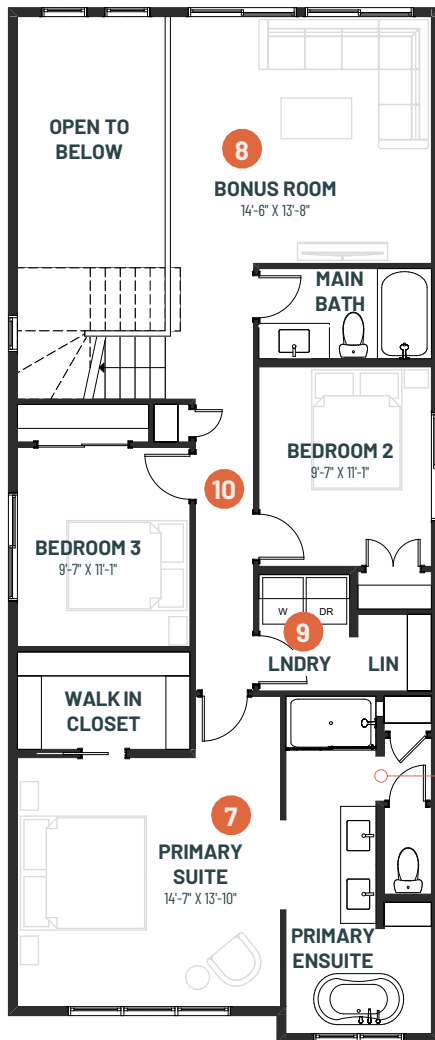

# FAMILY AURA 24

3 BEDROOMS | 2.5 BATHS | 2,109 SQ. FT. | 24' POCKET

**UPPER FLOOR**  
1,168 SQ.FT.

**PRIMARY ENSUITE  
OPTION**

**BASEMENT  
DEVELOPMENT OPTION**  
755 SQ.FT.

- 7** Spacious primary suite and ensuite to put up your feet and unwind after a busy day
- 8** Enjoy family gatherings in the bonus room with open to below to keep the openness flowing throughout the home
- 9** Convenient central upstairs laundry room with ample linen storage to make laundry day a breeze
- 10** Large secondary bedrooms with spacious closets for every member of the family