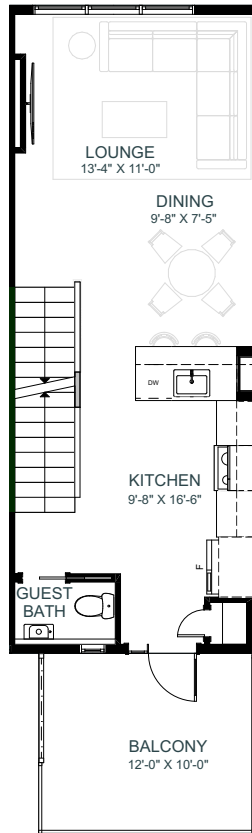

METRO FIT 14

2 BEDROOMS | 1.5 BATHS | 1,156 SQ. FT. | TOWNHOME

GROUND FLOOR
176 SQ.FT.

MAIN FLOOR
501 SQ.FT.

UPPER FLOOR
479 SQ.FT.