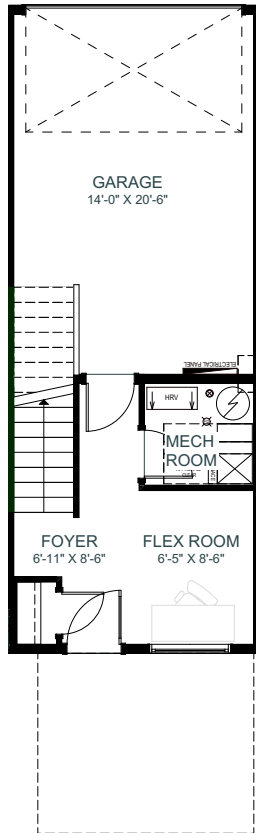

METRO FIT 14

2 BEDROOMS | 1.5 BATHS | 1,156 SQ. FT. | TOWNHOME

GROUND FLOOR
176 SQ.FT.

MAIN FLOOR
501 SQ.FT.

UPPER FLOOR
479 SQ.FT.