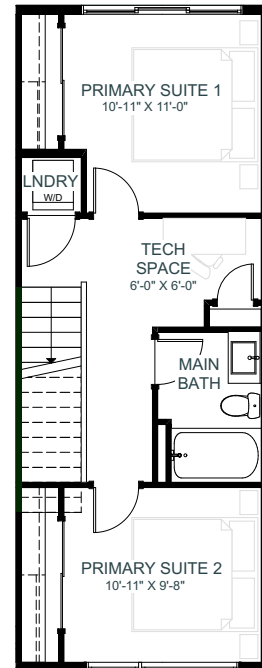

METRO FIT 14

2 BEDROOMS | 1.5 BATHS | 1,156 SQ. FT. | TOWNHOME

GROUND FLOOR
176 SQ.FT.

MAIN FLOOR
501 SQ.FT.

UPPER FLOOR
479 SQ.FT.