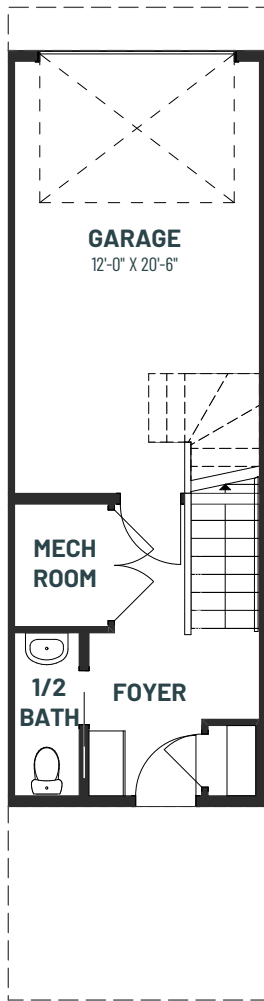

# METRO ESSENCE 12

2 BEDROOMS | 1.5 BATHS | 1,012 SQ. FT. | TOWNHOME

**GROUND FLOOR**  
144 SQ.FT.

**MAIN FLOOR**  
439 SQ.FT.

**SECOND FLOOR**  
429 SQ.FT.