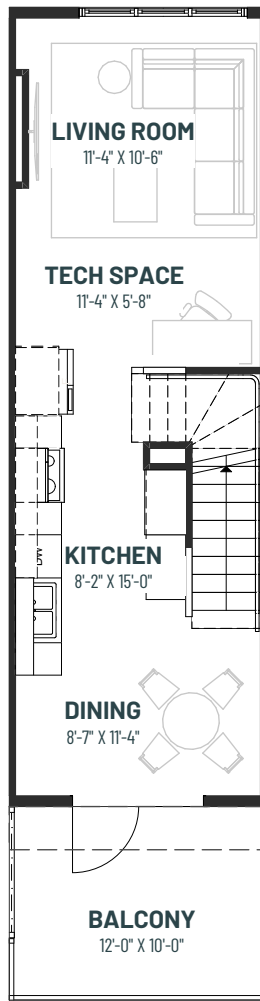

# METRO ESSENCE 12

2 BEDROOMS | 1.5 BATHS | 1,012 SQ. FT. | TOWNHOME

**GROUND FLOOR**  
144 SQ.FT.

**MAIN FLOOR**  
439 SQ.FT.

**SECOND FLOOR**  
429 SQ.FT.