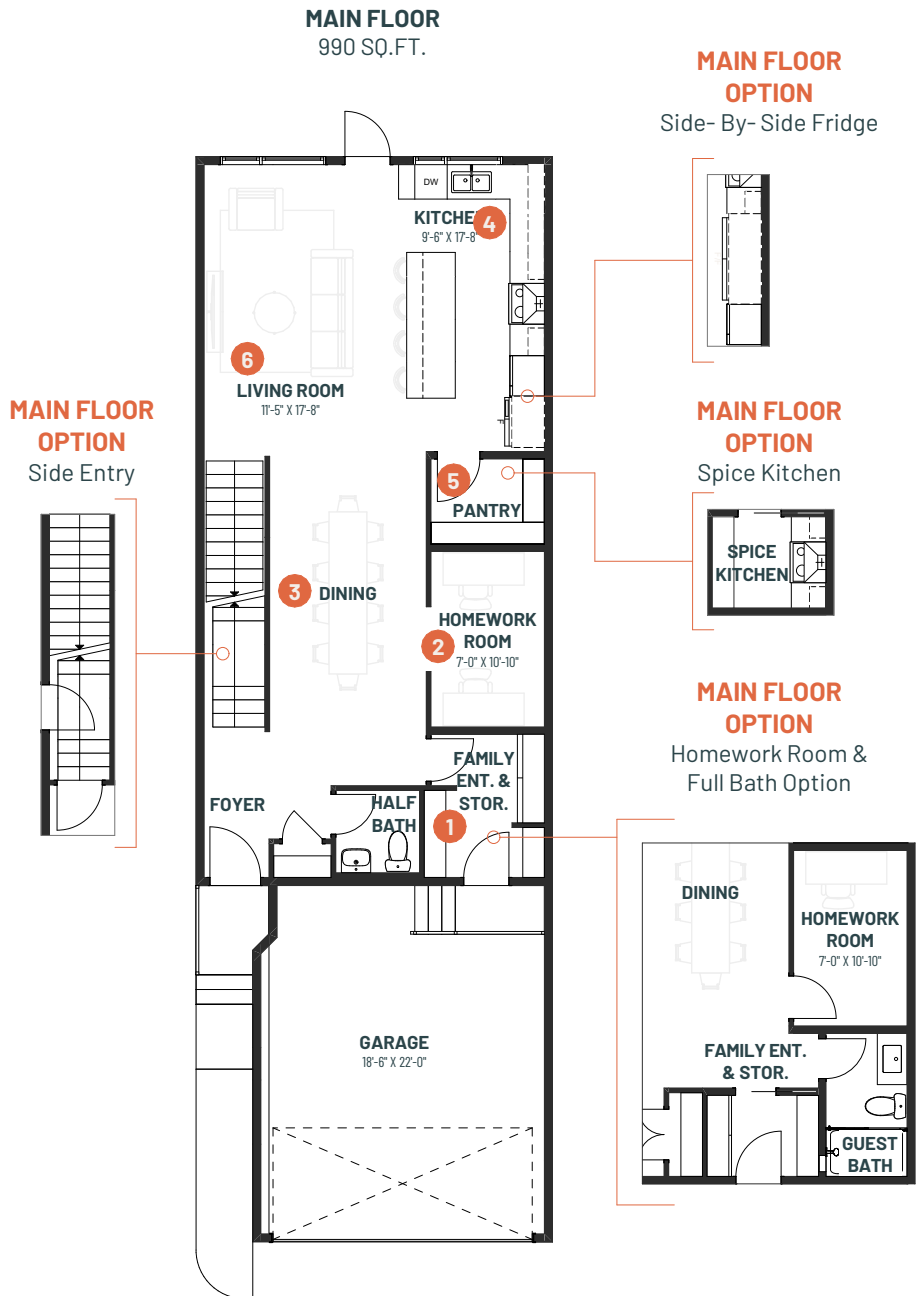

FAMILY GENERATIONS 22

3 BEDROOMS | 2.5 BATHS | 2,252 SQ. FT. | 22' POCKET

Introducing **Family Generations 22**: A haven where family bonds are cherished, and generations come together under one roof. With a dining area that easily fits 10 people or more and a kitchen designed for preparing food together, it's the perfect setting for family gatherings and shared meals. The large pantry can be converted into a spice kitchen, catering to culinary enthusiasts. A main floor den can serve as a homework room, an additional guest room, or even a main floor bedroom with a full bath for families with accessibility or senior-friendly needs. There's even an option for a private side entrance leading to a basement secondary suite, ideal for helping other family members to get their start or save for their own home. Two spacious secondary bedrooms provide ample space for kids to focus on school work, while the large primary suite offers a retreat for self-care after tending to everyone else's needs. Family Generations 22 is more than just a home; it's a place where family values and traditions are honored, and memories are made for generations to come.

- 1 Functional family entrance for getting everyone in and out of the house with ease
- 2 Main floor den that's perfect as a homework station or space to host overnight guests
- 3 Generous dining area that easily fits 10 or more for dinners with the extended family
- 4 Large kitchen designed for preparing your favourite recipes together
- 5 Generous walk-in to make storing all your ingredients and kitchen tools easy and accessible
- 6 Oversized living room with space for everyone to put up their feet

- 7** Spacious family room for sharing quality time together
- 8** Flexible space for additional homework stations
- 9** Purposeful laundry room with extra storage space for when you need it
- 10** Large secondary bedrooms with walk-in closets for every member of the family