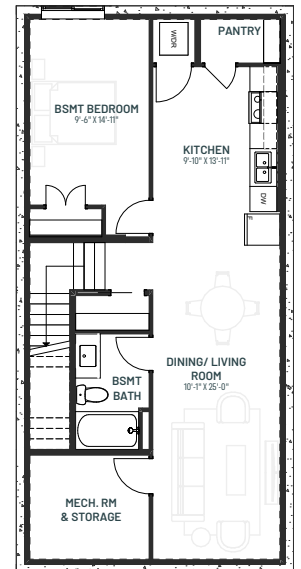

FAMILY GENERATIONS 22

3 BEDROOMS | 2.5 BATHS | 2,252 SQ. FT. | 22' POCKET

Introducing **Family Generations 22**: A haven where family bonds are cherished, and generations come together under one roof. With a dining area that easily fits 10 people or more and a kitchen designed for preparing food together, it's the perfect setting for family gatherings and shared meals. The large pantry can be converted into a spice kitchen, catering to culinary enthusiasts. A main floor den can serve as a homework room, an additional guest room, or even a main floor bedroom with a full bath for families with accessibility or senior-friendly needs. There's even an option for a private side entrance leading to a basement secondary suite, ideal for helping other family members to get their start or save for their own home. Two spacious secondary bedrooms provide ample space for kids to focus on school work, while the large primary suite offers a retreat for self-care after tending to everyone else's needs. Family Generations 22 is more than just a home; it's a place where family values and traditions are honored, and memories are made for generations to come.

- 1 Functional family entrance for getting everyone in and out of the house with ease
- 2 Main floor den that's perfect as a homework station or space to host overnight guests
- 3 Generous dining area that easily fits 10 or more for dinners with the extended family
- 4 Large kitchen designed for preparing your favourite recipes together
- 5 Generous walk-in to make storing all your ingredients and kitchen tools easy and accessible
- 6 Oversized living room with space for everyone to put up their feet

FAMILY GENERATIONS 22

3 BEDROOMS | 2.5 BATHS | 2,252 SQ. FT. | 22' POCKET

UPPER FLOOR
1,262 SQ.FT.

UPPER FLOOR OPTION
Double Door

UPPER FLOOR OPTION
Fourth Bedroom

BASEMENT DEVELOPMENT OPTION
817 SQ.FT.

SECONDARY SUITE OPTION
817 SQ.FT.