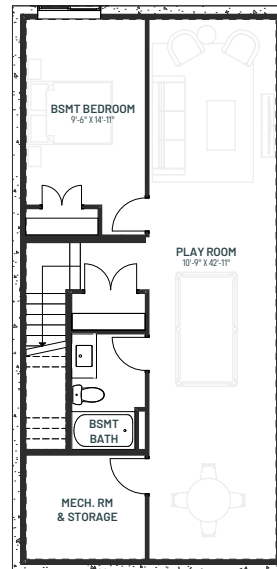

FAMILY GENERATIONS 22

3 BEDROOMS | 2.5 BATHS | 2,252 SQ. FT. | 22' POCKET

Introducing **Family Generations 22**: A haven where family bonds are cherished, and generations come together under one roof. With a dining area that easily fits 10 people or more and a kitchen designed for preparing food together, it's the perfect setting for family gatherings and shared meals. The large pantry can be converted into a spice kitchen, catering to culinary enthusiasts. A main floor den can serve as a homework room, an additional guest room, or even a main floor bedroom with a full bath for families with accessibility or senior-friendly needs. There's even an option for a private side entrance leading to a basement secondary suite, ideal for helping other family members to get their start or save for their own home. Two spacious secondary bedrooms provide ample space for kids to focus on school work, while the large primary suite offers a retreat for self-care after tending to everyone else's needs. Family Generations 22 is more than just a home; it's a place where family values and traditions are honored, and memories are made for generations to come.

FAMILY GENERATIONS 22

3 BEDROOMS | 2.5 BATHS | 2,252 SQ. FT. | 22' POCKET

UPPER FLOOR
1,262 SQ.FT.

UPPER FLOOR OPTION
Double Door

UPPER FLOOR OPTION
Fourth Bedroom

BASEMENT DEVELOPMENT OPTION
817 SQ.FT.

SECONDARY SUITE OPTION
817 SQ.FT.

- 7** Spacious family room for sharing quality time together
- 8** Flexible space for additional homework stations
- 9** Purposeful laundry room with extra storage space for when you need it
- 10** Large secondary bedrooms with walk-in closets for every member of the family