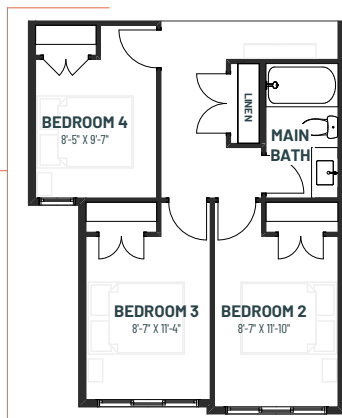

- 1 Functional family entrance for getting everyone in and out of the house with ease
- 2 Main floor den that's perfect as a homework station or space to host overnight guests
- 3 Generous dining area that easily fits 10 or more for dinners with the extended family
- 4 Large kitchen designed for preparing your favourite recipes together
- 5 Generous walk-in to make storing all your ingredients and kitchen tools easy and accessible
- 6 Oversized living room with space for everyone to put up their feet

FAMILY GENERATIONS 22

3 BEDROOMS | 2.5 BATHS | 2,252 SQ. FT. | 22' POCKET

UPPER FLOOR
1,262 SQ.FT.

UPPER FLOOR OPTION
Double Door

UPPER FLOOR OPTION
Fourth Bedroom

BASEMENT DEVELOPMENT OPTION
817 SQ.FT.

SECONDARY SUITE OPTION
817 SQ.FT.

- 7** Spacious family room for sharing quality time together
- 8** Flexible space for additional homework stations
- 9** Purposeful laundry room with extra storage space for when you need it
- 10** Large secondary bedrooms with walk-in closets for every member of the family