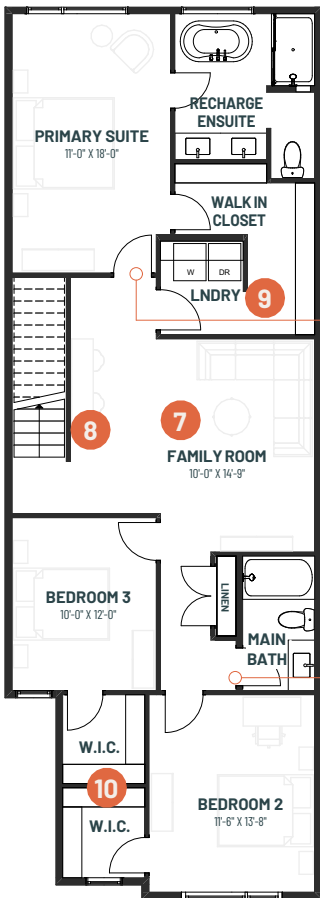

FAMILY GENERATIONS 22

3 BEDROOMS | 2.5 BATHS | 2,252 SQ. FT. | 22' POCKET

UPPER FLOOR
1,262 SQ.FT.