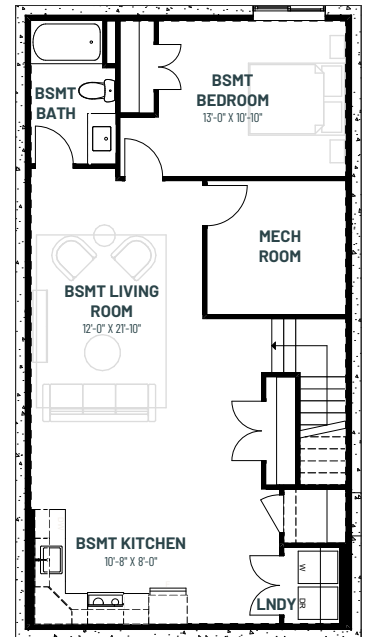

CAREER ACHIEVE 24

3 BEDROOMS | 2.5 BATHS | 2,275 SQ. FT. | 24' POCKET

Some may call you workaholics, but you wear that label with pride.

You work hard and focus on achieving your career aspirations, but you aren't afraid to reward yourself after a long day. Working from both the office and home is fluid, and after a productive day you reward yourself with a long relaxing shower or a glass of wine in your luxurious free-standing soaker tub. **Career Achieve** includes a spacious primary suite with expansive dressing room and a reward ensuite for melting away the stresses of the day. The kitchen has two breakfast bars for quick meal preps, and there's a main floor work station to support your work-from-home needs.

1 Functional family entrance for getting everyone in and out of the house with ease

2 Large walkthrough pantry for keeping your groceries and small appliances organized

3 Gourmet kitchen with two expansive eating bars for quick breakfasts and casual dining

4 Oversized lounge with space for everyone to put up their feet

5 Dedicated work station to help achieve your career aspirations

CAREER ACHIEVE 24

3 BEDROOMS | 2.5 BATHS | 2,275 SQ. FT. | 24' POCKET

UPPER FLOOR
1,218 SQ. FT.

SECOND FLOOR OPTION
Dressing Room

BASEMENT DEVELOPMENT OPTION
892 SQ. FT.

SECONDARY SUITE OPTION
Basement Development
874 SQ. FT.

- 6** Spacious central media room to unwind with a good movie and some popcorn
- 7** Oversized primary suite to provide extra space to rest and recuperate after a long day
- 8** Luxurious ensuite with free standing soaker tub to reward yourself after work hours are done
- 9** Dual sinks and a makeup vanity to streamline your morning routine
- 10** Large dressing room for seamless mornings