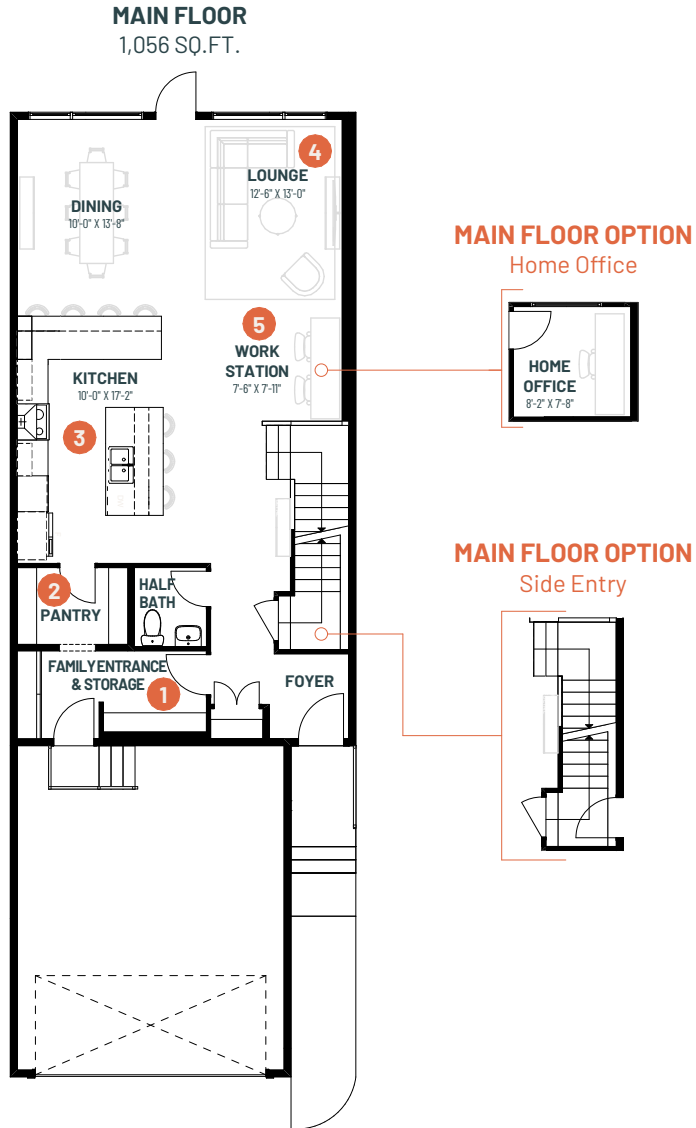

CAREER ACHIEVE 24

3 BEDROOMS | 2.5 BATHS | 2,275 SQ. FT. | 24' POCKET

Some may call you workaholics, but you wear that label with pride.

You work hard and focus on achieving your career aspirations, but you aren't afraid to reward yourself after a long day. Working from both the office and home is fluid, and after a productive day you reward yourself with a long relaxing shower or a glass of wine in your luxurious free-standing soaker tub. **Career Achieve** includes a spacious primary suite with expansive dressing room and a reward ensuite for melting away the stresses of the day. The kitchen has two breakfast bars for quick meal preps, and there's a main floor work station to support your work-from-home needs.

1 Functional family entrance for getting everyone in and out of the house with ease

2 Large walkthrough pantry for keeping your groceries and small appliances organized

3 Gourmet kitchen with two expansive eating bars for quick breakfasts and casual dining

4 Oversized lounge with space for everyone to put up their feet

5 Dedicated work station to help achieve your career aspirations

CAREER ACHIEVE 24

3 BEDROOMS | 2.5 BATHS | 2,275 SQ. FT. | 24' POCKET

UPPER FLOOR
1,218 SQ. FT.

SECOND FLOOR OPTION
Dressing Room

BASEMENT DEVELOPMENT OPTION
892 SQ. FT.

SECONDARY SUITE OPTION
Basement Development
874 SQ. FT.

- 6** Spacious central media room to unwind with a good movie and some popcorn
- 7** Oversized primary suite to provide extra space to rest and recuperate after a long day
- 8** Luxurious ensuite with free standing soaker tub to reward yourself after work hours are done
- 9** Dual sinks and a makeup vanity to streamline your morning routine
- 10** Large dressing room for seamless mornings