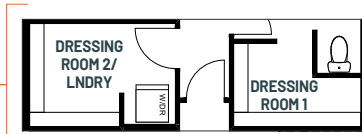

CAREER ACHIEVE 24

3 BEDROOMS | 2.5 BATHS | 2,275 SQ. FT. | 24' POCKET

Some may call you workaholics, but you wear that label with pride.

You work hard and focus on achieving your career aspirations, but you aren't afraid to reward yourself after a long day. Working from both the office and home is fluid, and after a productive day you reward yourself with a long relaxing shower or a glass of wine in your luxurious free-standing soaker tub. **Career Achieve** includes a spacious primary suite with expansive dressing room and a reward ensuite for melting away the stresses of the day. The kitchen has two breakfast bars for quick meal preps, and there's a main floor work station to support your work-from-home needs.

4 Oversized lounge with space for everyone to put up their feet

5 Dedicated work station to help achieve your career aspirations

CAREER ACHIEVE 24

3 BEDROOMS | 2.5 BATHS | 2,275 SQ. FT. | 24' POCKET

UPPER FLOOR
1,218 SQ. FT.

SECOND FLOOR OPTION
Dressing Room

BASEMENT DEVELOPMENT OPTION
892 SQ. FT.

SECONDARY SUITE OPTION
Basement Development
874 SQ. FT.

- 6** Spacious central media room to unwind with a good movie and some popcorn
- 7** Oversized primary suite to provide extra space to rest and recuperate after a long day
- 8** Luxurious ensuite with free standing soaker tub to reward yourself after work hours are done
- 9** Dual sinks and a makeup vanity to streamline your morning routine
- 10** Large dressing room for seamless mornings