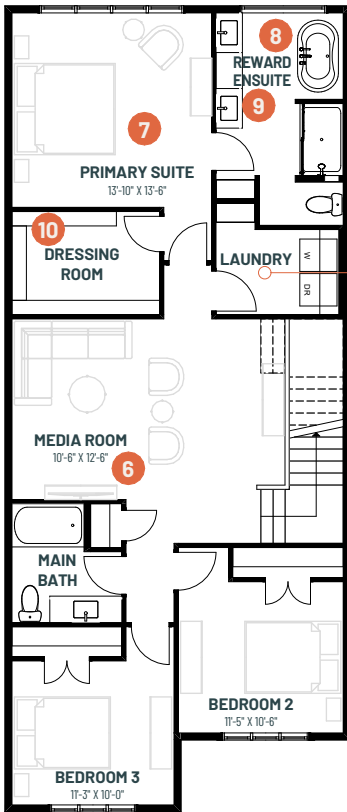

CAREER ACHIEVE 24

3 BEDROOMS | 2.5 BATHS | 2,275 SQ. FT. | 24' POCKET

Some may call you workaholics, but you wear that label with pride.

You work hard and focus on achieving your career aspirations, but you aren't afraid to reward yourself after a long day. Working from both the office and home is fluid, and after a productive day you reward yourself with a long relaxing shower or a glass of wine in your luxurious free-standing soaker tub. **Career Achieve** includes a spacious primary suite with expansive dressing room and a reward ensuite for melting away the stresses of the day. The kitchen has two breakfast bars for quick meal preps, and there's a main floor work station to support your work-from-home needs.

1 Functional family entrance for getting everyone in and out of the house with ease

2 Large walkthrough pantry for keeping your groceries and small appliances organized

3 Gourmet kitchen with two expansive eating bars for quick breakfasts and casual dining

4 Oversized lounge with space for everyone to put up their feet

5 Dedicated work station to help achieve your career aspirations

CAREER ACHIEVE 24

3 BEDROOMS | 2.5 BATHS | 2,275 SQ. FT. | 24' POCKET

UPPER FLOOR
1,218 SQ. FT.

SECOND FLOOR OPTION
Dressing Room

BASEMENT DEVELOPMENT OPTION
892 SQ. FT.

SECONDARY SUITE OPTION
Basement Development
874 SQ. FT.

- 6** Spacious central media room to unwind with a good movie and some popcorn
- 7** Oversized primary suite to provide extra space to rest and recuperate after a long day
- 8** Luxurious ensuite with free standing soaker tub to reward yourself after work hours are done
- 9** Dual sinks and a makeup vanity to streamline your morning routine
- 10** Large dressing room for seamless mornings