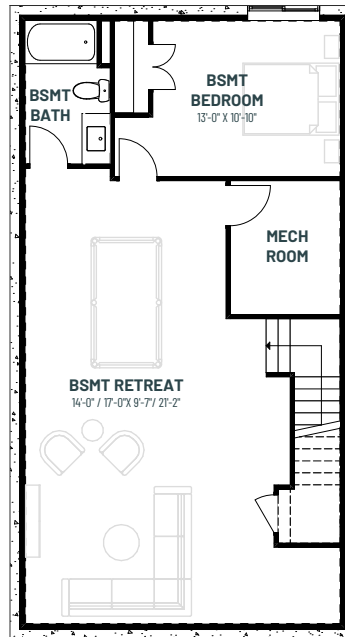

CAREER ACHIEVE 24

3 BEDROOMS | 2.5 BATHS | 2,275 SQ. FT. | 24' POCKET

Some may call you workaholics, but you wear that label with pride.

You work hard and focus on achieving your career aspirations, but you aren't afraid to reward yourself after a long day. Working from both the office and home is fluid, and after a productive day you reward yourself with a long relaxing shower or a glass of wine in your luxurious free-standing soaker tub. **Career Achieve** includes a spacious primary suite with expansive dressing room and a reward ensuite for melting away the stresses of the day. The kitchen has two breakfast bars for quick meal preps, and there's a main floor work station to support your work-from-home needs.

4 Oversized lounge with space for everyone to put up their feet

5 Dedicated work station to help achieve your career aspirations

CAREER ACHIEVE 24

3 BEDROOMS | 2.5 BATHS | 2,275 SQ. FT. | 24' POCKET

UPPER FLOOR
1,218 SQ. FT.

SECOND FLOOR OPTION
Dressing Room

BASEMENT DEVELOPMENT OPTION
892 SQ. FT.

SECONDARY SUITE OPTION
Basement Development
874 SQ. FT.

- 6** Spacious central media room to unwind with a good movie and some popcorn
- 7** Oversized primary suite to provide extra space to rest and recuperate after a long day
- 8** Luxurious ensuite with free standing soaker tub to reward yourself after work hours are done
- 9** Dual sinks and a makeup vanity to streamline your morning routine
- 10** Large dressing room for seamless mornings