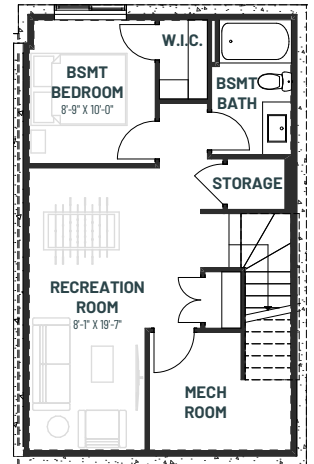

METRO DUPLEX 20

3 BEDROOM | 2.5 BATHS | 1458 SQ. FT. | DUPLEX

MAIN FLOOR
639 SQ.FT.

SECOND FLOOR
819 SQ.FT.

**BASEMENT
DEVELOPMENT OPTION**
507 SQ.FT.

**SECONDARY SUITE
DEVELOPMENT OPTION**
507 SQ.FT.