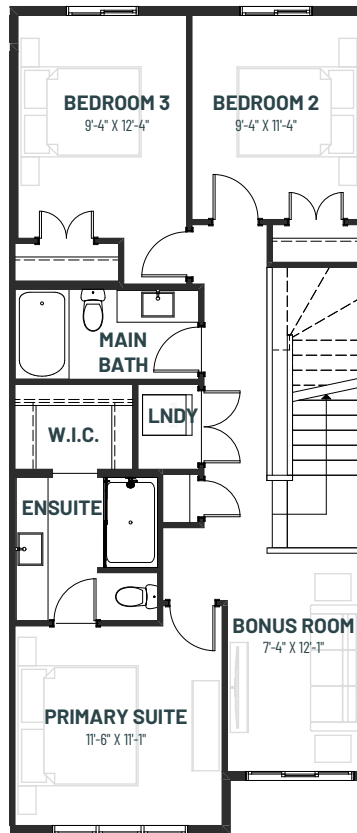

METRO DUPLEX 20

3 BEDROOM | 2.5 BATHS | 1458 SQ. FT. | DUPLEX

MAIN FLOOR
639 SQ.FT.

SECOND FLOOR
819 SQ.FT.

**BASEMENT
DEVELOPMENT OPTION**
507 SQ.FT.

**SECONDARY SUITE
DEVELOPMENT OPTION**
507 SQ.FT.