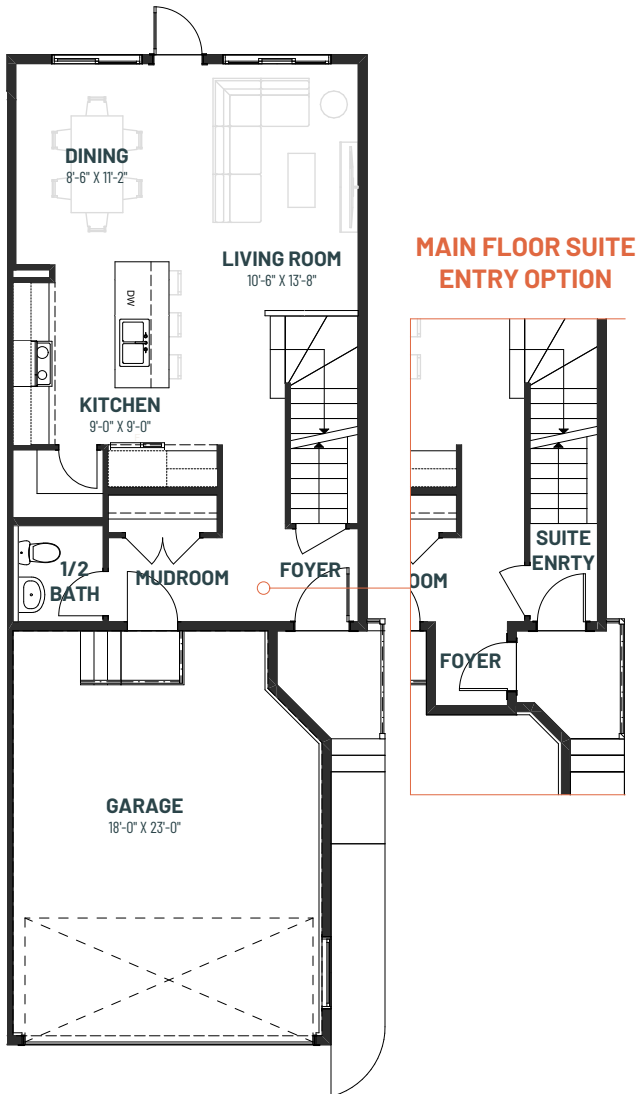

METRO DUPLEX 20

3 BEDROOM | 2.5 BATHS | 1458 SQ. FT. | DUPLEX

MAIN FLOOR
639 SQ.FT.

SECOND FLOOR
819 SQ.FT.

**BASEMENT
DEVELOPMENT OPTION**
507 SQ.FT.

**SECONDARY SUITE
DEVELOPMENT OPTION**
507 SQ.FT.