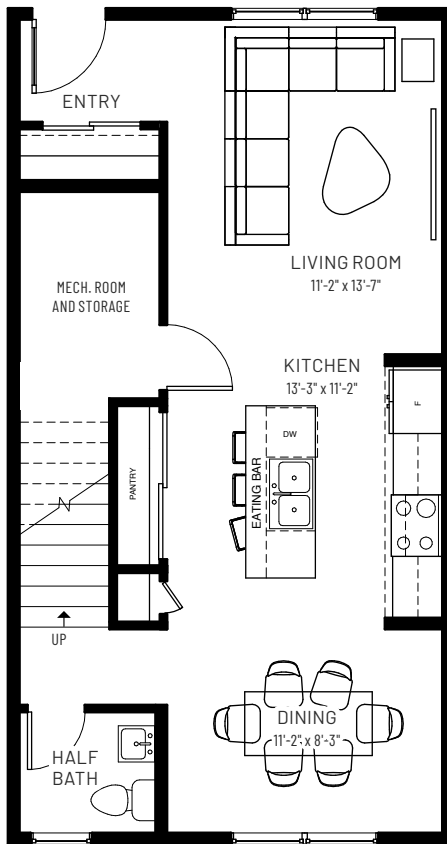

ARBOUR LAKE WEST

METRO SKY 18

MAIN FLOOR ENTRY

3 BEDROOMS | 2.5 BATHS | 1,202 SQ.FT.

MAIN FLOOR
623 SQ.FT.

UPPER FLOOR
579 SQ.FT.

Available in Buildings 6, 7, 9 and 10

cantiro.ca/arbours-lake-west

Rendering artists Interpretation ONLY & may not be exactly as shown. Floor plans, specifications and dimensions shown are approximate and subject to change without notice. Updated July 2024.