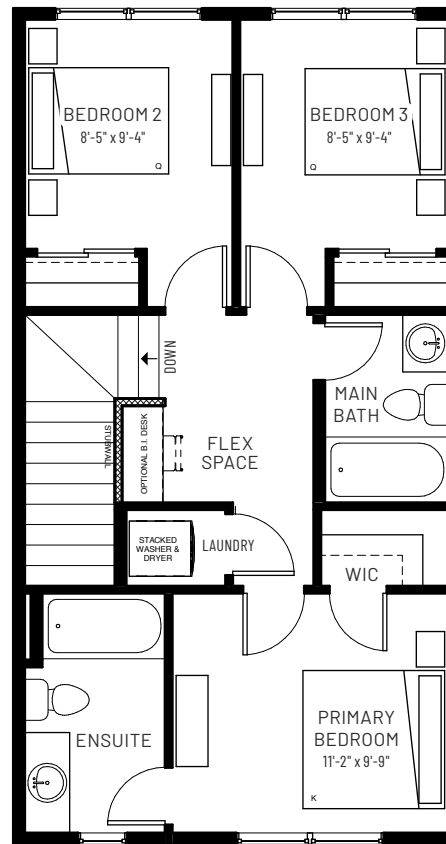

ARBOUR LAKE WEST

METRO SKY 18

MAIN FLOOR ENTRY

3 BEDROOMS | 2.5 BATHS | 1,202 SQ.FT.

MAIN FLOOR
623 SQ.FT.

UPPER FLOOR
579 SQ.FT.

Available in Buildings 6, 7, 9 and 10

cantiro.ca/arbours-lake-west

Rendering artists Interpretation ONLY & may not be exactly as shown. Floor plans, specifications and dimensions shown are approximate and subject to change without notice. Updated July 2024.