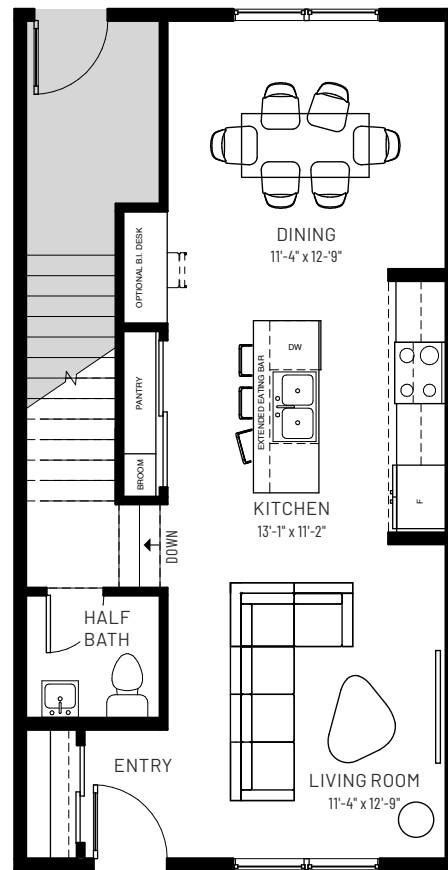

ARBOUR LAKE WEST

METRO AGILE 18

2 BEDROOMS | 2.5 BATHS | 1,005 SQ.FT.

BASEMENT
487 SQ.FT.

GROUND FLOOR
518 SQ.FT.

Available in Buildings 8 and 11

cantiro.ca/arbours-lake-west

Rendering artists Interpretation ONLY & may not be exactly as shown. Floor plans, specifications and dimensions shown are approximate and subject to change without notice. Updated July 2024.