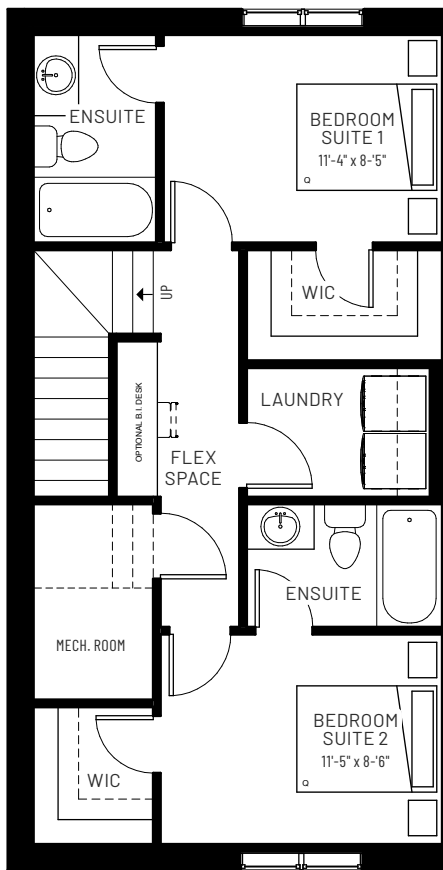

ARBOUR LAKE WEST

METRO AGILE 18

2 BEDROOMS | 2.5 BATHS | 1,005 SQ.FT.

BASEMENT
487 SQ.FT.

GROUND FLOOR
518 SQ.FT.

Available in Buildings 8 and 11

cantiro.ca/arbours-lake-west

Rendering artists Interpretation ONLY & may not be exactly as shown. Floor plans, specifications and dimensions shown are approximate and subject to change without notice. Updated July 2024.