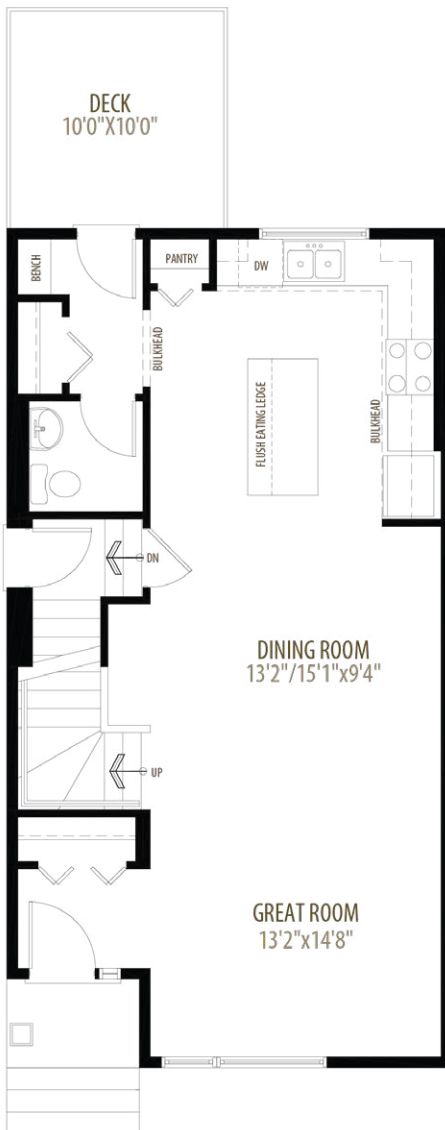

ASPEN

3 BEDROOMS | 2.5 BATHS | 1,487 SQ.FT. | TOWNHOME
RIVERSIDE | 207 REDWING WYND

MAIN FLOOR
738 SQ.FT.

UPPER FLOOR
749 SQ.FT.