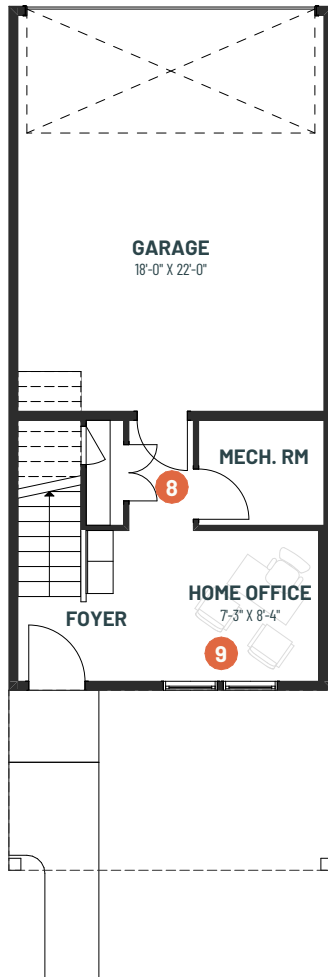

CAREER 3-STOREY 18

3 BEDROOMS | 2.5 BATHS | 1,665 SQ. FT. | 18' POCKET

The **Career 3-Storey 18** is meticulously crafted for families seeking a balance between work life and family life.

The ground floor welcomes you with a carefully designed and spacious home office, tailored for productivity and focus. The seamless transition to the main floor leads you from an expansive outdoor lounge to a well-appointed kitchen. Upstairs, discover two additional bedrooms and your personal haven - the primary suite. This retreat boasts an oversized dressing room and the reward ensuite, complete with a tiled shower, a freestanding soaker tub, dual sinks, and a built-in makeup vanity for effortless mornings and winding down after a long work day.

MAIN FLOOR
684 SQ.FT.

UPPER FLOOR
740 SQ.FT.

- 1 Large pantry for keeping your groceries and small appliances organized
- 2 Open kitchen to allow for quick meal prep and easy casual dining
- 3 Designated dining area that comfortably seats 6

- 7 Luxurious ensuite with tiled shower and makeup vanity for efficient mornings and relaxing evenings

CAREER 3-STOREY 18

3 BEDROOMS | 2.5 BATHS | 1,665 SQ. FT. | 18' POCKET

GROUND FLOOR
241 SQ. FT.

- 8** Functional family entrance for getting everyone in and out of the house with ease
- 9** Spacious home office for uninterrupted focus time