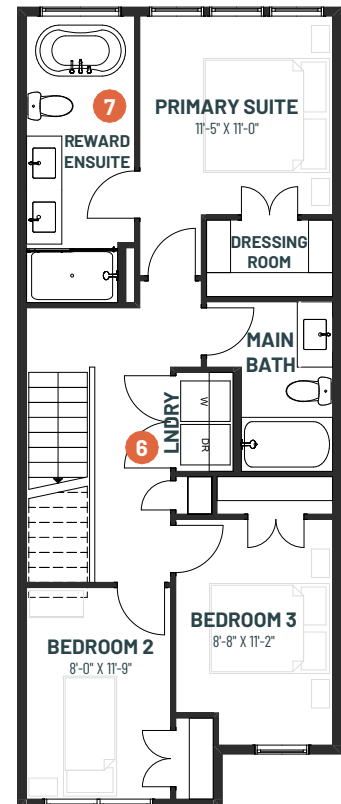

CAREER 3-STOREY 18

3 BEDROOMS | 2.5 BATHS | 1,665 SQ. FT. | 18' POCKET

The **Career 3-Storey 18** is meticulously crafted for families seeking a balance between work life and family life.

The ground floor welcomes you with a carefully designed and spacious home office, tailored for productivity and focus. The seamless transition to the main floor leads you from an expansive outdoor lounge to a well-appointed kitchen. Upstairs, discover two additional bedrooms and your personal haven - the primary suite. This retreat boasts an oversized dressing room and the reward ensuite, complete with a tiled shower, a freestanding soaker tub, dual sinks, and a built-in makeup vanity for effortless mornings and winding down after a long work day.

MAIN FLOOR
684 SQ.FT.

UPPER FLOOR
740 SQ.FT.

- 1 Large pantry for keeping your groceries and small appliances organized
- 2 Open kitchen to allow for quick meal prep and easy casual dining
- 3 Designated dining area that comfortably seats 6

- 4 Spacious lounge with space for everyone to put up their feet
- 5 Expansive outdoor lounge to enjoy the warm summer evenings
- 6 Convenient upper floor laundry and linen closet to make laundry a breeze

- 7 Luxurious ensuite with tiled shower and makeup vanity for efficient mornings and relaxing evenings

CAREER 3-STOREY 18

3 BEDROOMS | 2.5 BATHS | 1,665 SQ. FT. | 18' POCKET

GROUND FLOOR
241 SQ. FT.

- 8** Functional family entrance for getting everyone in and out of the house with ease
- 9** Spacious home office for uninterrupted focus time