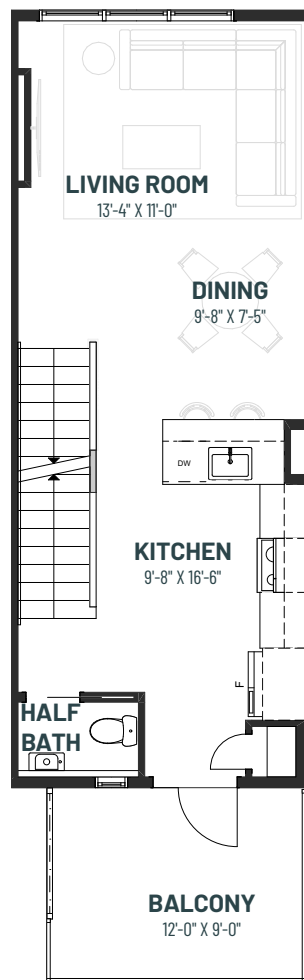

METRO FIT 14

2 BEDROOMS | 1.5 BATHS | 1,156 SQ. FT. | TOWNHOME

GROUND FLOOR
176 SQ.FT.

MAIN FLOOR
501 SQ.FT.

UPPER FLOOR
479 SQ.FT.