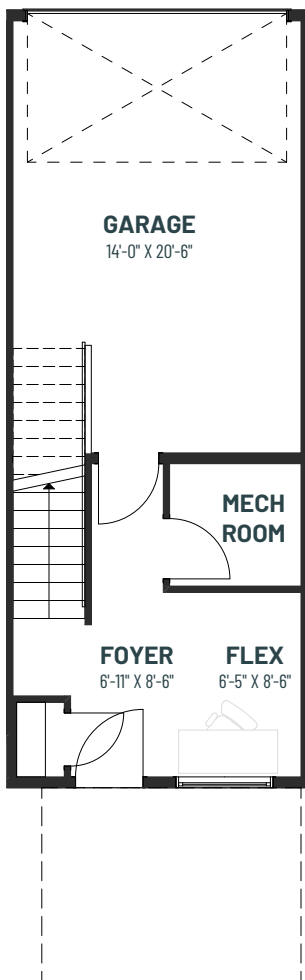

METRO FIT 14

2 BEDROOMS | 1.5 BATHS | 1,156 SQ. FT. | TOWNHOME

GROUND FLOOR
176 SQ.FT.

MAIN FLOOR
501 SQ.FT.

UPPER FLOOR
479 SQ.FT.