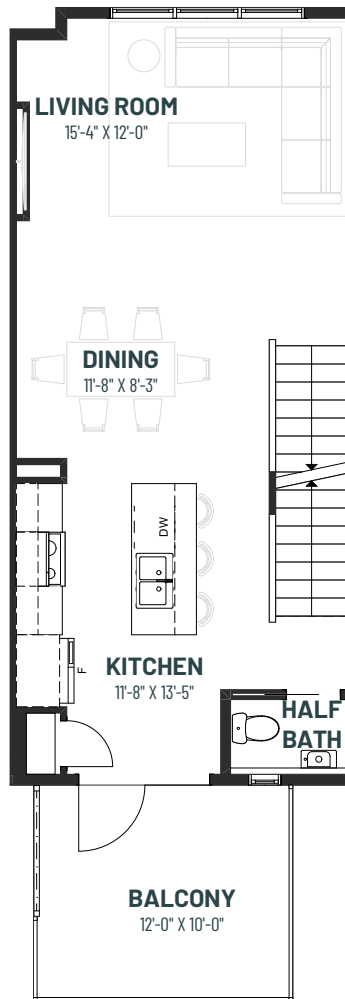

METRO DISTINCT 16

2 BEDROOMS | 2.5 BATHS | 1,282 SQ. FT. | TOWNHOME

GROUND FLOOR
190 SQ.FT.

MAIN FLOOR
571 SQ.FT.

UPPER FLOOR
521 SQ.FT.