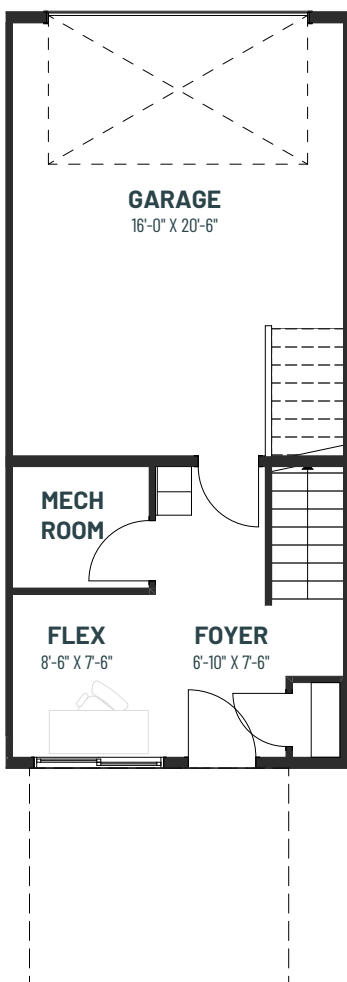

METRO DISTINCT 16

2 BEDROOMS | 2.5 BATHS | 1,282 SQ. FT. | TOWNHOME

GROUND FLOOR
190 SQ.FT.

MAIN FLOOR
571 SQ.FT.

UPPER FLOOR
521 SQ.FT.