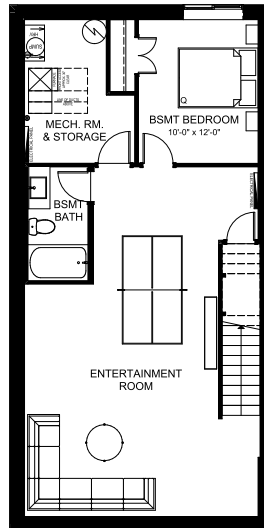

You can easily switch between formal and informal dining depending on the mood, and you love to be a part of the party. The home features an impressive open to below design above the piano area, allowing music to flow through the home. **Entertain Play** is planned to ensure the kitchen is integrated with the entertaining space, while a dedicated "play" or entertainment area large enough to comfortably fit a grand piano means you can keep the party going until the early hours of the morning. Upstairs you will find a large recreation room, a relaxing primary suite, and two full sized bedrooms for the kids or overnight guests.

**1** Large guest reception with ample storage to give your guests a warm welcome

**2** Tucked away guest bath for added privacy

**3** Oversized walkthrough pantry to make storing all your ingredients and kitchen tools easy and accessible

# ENTERTAIN PLAY 22

3 BEDROOMS | 2.5 BATHS | 2,070 SQ.FT. | 22' POCKET

**UPPER FLOOR**  
1,097 SQ.FT.

**UPPER FLOOR OPTION**  
Recreation Room 1,170 SQ.FT.

**BASEMENT  
DEVELOPMENT OPTION**  
775 SQ.FT.

**SECONDARY  
SUITE OPTION**  
Basement Development  
775 SQ.FT.

**UPPER FLOOR  
OPTION**  
Extended Open to  
Below 1,020 SQ.FT.

- 8 Recreation room with open to below to keep the fun flowing throughout the home
- 9 Relaxing primary suite to wind down after a night of hosting
- 10 Luxurious ensuite with free standing soaker tub and fully tiled shower to treat yourself after treating others