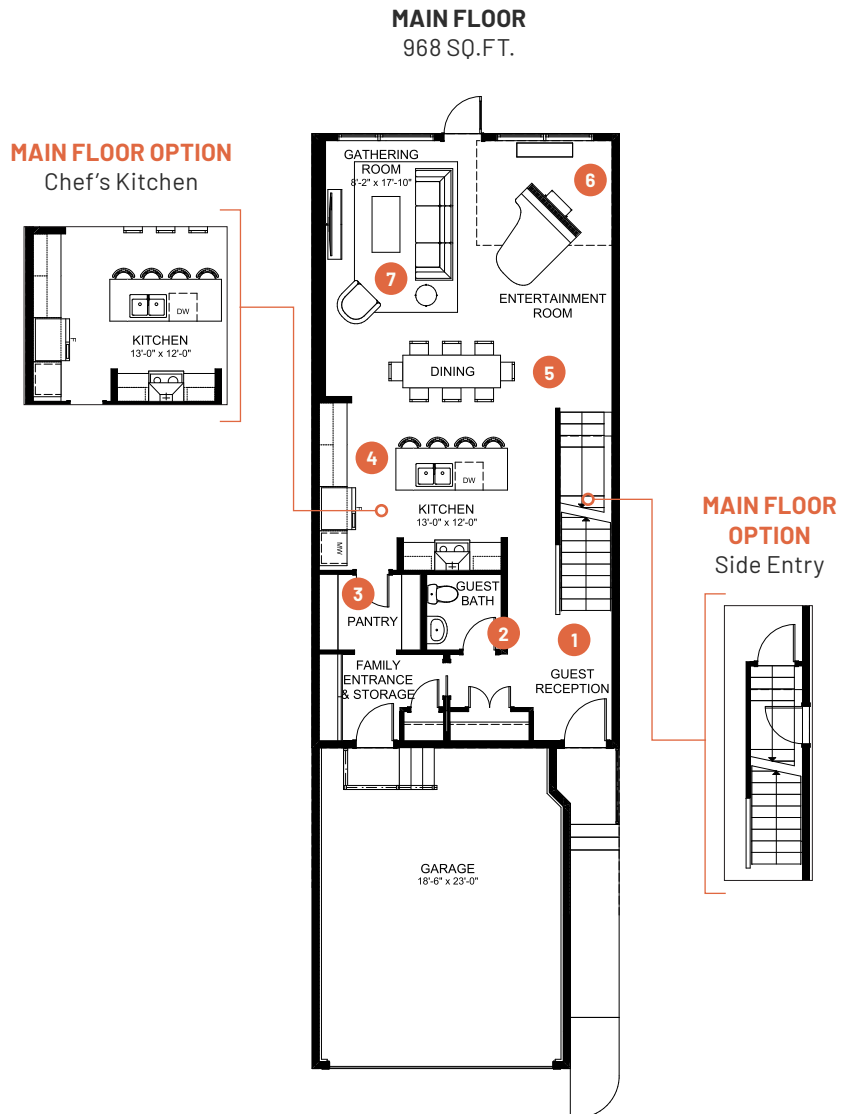

# ENTERTAIN PLAY 22

3 BEDROOMS | 2.5 BATHS | 2,070 SQ.FT. | 22' POCKET

**You are the host that's all about fun - whether it's gathering around the piano, shooting a round of pool, karaoke nights with the girls, or hosting a watch party.**

You can easily switch between formal and informal dining depending on the mood, and you love to be a part of the party. The home features an impressive open to below design above the piano area, allowing music to flow through the home. **Entertain Play** is planned to ensure the kitchen is integrated with the entertaining space, while a dedicated "play" or entertainment area large enough to comfortably fit a grand piano means you can keep the party going until the early hours of the morning. Upstairs you will find a large recreation room, a relaxing primary suite, and two full sized bedrooms for the kids or overnight guests.

**1** Large guest reception with ample storage to give your guests a warm welcome

**2** Tucked away guest bath for added privacy

**3** Oversized walkthrough pantry to make storing all your ingredients and kitchen tools easy and accessible

**4** Centrally located kitchen to integrate with the rest of the party

**5** Spacious dining area that easily fits 8 to host amazing dinner parties

**6** Dedicated entertainment room to host your favourite activity