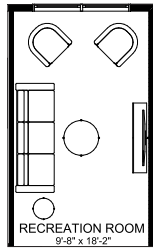

# ENTERTAIN PLAY 22

3 BEDROOMS | 2.5 BATHS | 2,070 SQ.FT. | 22' POCKET

**UPPER FLOOR**  
1,097 SQ.FT.

**UPPER FLOOR OPTION**  
Recreation Room 1,170 SQ.FT.

**BASEMENT  
DEVELOPMENT OPTION**  
775 SQ.FT.

**SECONDARY  
SUITE OPTION**  
Basement Development  
775 SQ.FT.

**UPPER FLOOR  
OPTION**  
Extended Open to  
Below 1,020 SQ.FT.

- 8 Recreation room with open to below to keep the fun flowing throughout the home
- 9 Relaxing primary suite to wind down after a night of hosting
- 10 Luxurious ensuite with free standing soaker tub and fully tiled shower to treat yourself after treating others