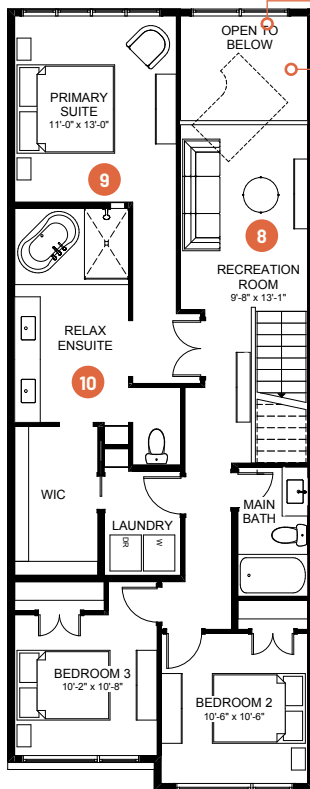

# ENTERTAIN PLAY 22

3 BEDROOMS | 2.5 BATHS | 2,070 SQ.FT. | 22' POCKET

**You are the host that's all about fun - whether it's gathering around the piano, shooting a round of pool, karaoke nights with the girls, or hosting a watch party.**

**1** Large guest reception with ample storage to give your guests a warm welcome

**2** Tucked away guest bath for added privacy

**3** Oversized walkthrough pantry to make storing all your ingredients and kitchen tools easy and accessible

# ENTERTAIN PLAY 22

3 BEDROOMS | 2.5 BATHS | 2,070 SQ.FT. | 22' POCKET

**UPPER FLOOR**  
1,097 SQ.FT.

**UPPER FLOOR OPTION**  
Recreation Room 1,170 SQ.FT.

**BASEMENT  
DEVELOPMENT OPTION**  
775 SQ.FT.

**SECONDARY  
SUITE OPTION**  
Basement Development  
775 SQ.FT.

**UPPER FLOOR  
OPTION**  
Extended Open to  
Below 1,020 SQ.FT.

- 8 Recreation room with open to below to keep the fun flowing throughout the home
- 9 Relaxing primary suite to wind down after a night of hosting
- 10 Luxurious ensuite with free standing soaker tub and fully tiled shower to treat yourself after treating others