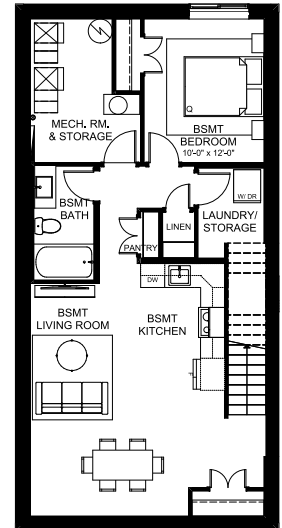

You can easily switch between formal and informal dining depending on the mood, and you love to be a part of the party. The home features an impressive open to below design above the piano area, allowing music to flow through the home. **Entertain Play** is planned to ensure the kitchen is integrated with the entertaining space, while a dedicated "play" or entertainment area large enough to comfortably fit a grand piano means you can keep the party going until the early hours of the morning. Upstairs you will find a large recreation room, a relaxing primary suite, and two full sized bedrooms for the kids or overnight guests.

**1** Large guest reception with ample storage to give your guests a warm welcome

**2** Tucked away guest bath for added privacy

**3** Oversized walkthrough pantry to make storing all your ingredients and kitchen tools easy and accessible

# ENTERTAIN PLAY 22

3 BEDROOMS | 2.5 BATHS | 2,070 SQ.FT. | 22' POCKET

**UPPER FLOOR**  
1,097 SQ.FT.

**UPPER FLOOR OPTION**  
Recreation Room 1,170 SQ.FT.

**BASEMENT  
DEVELOPMENT OPTION**  
775 SQ.FT.

**SECONDARY  
SUITE OPTION**  
Basement Development  
775 SQ.FT.

**UPPER FLOOR  
OPTION**  
Extended Open to  
Below 1,020 SQ.FT.

- 8 Recreation room with open to below to keep the fun flowing throughout the home
- 9 Relaxing primary suite to wind down after a night of hosting
- 10 Luxurious ensuite with free standing soaker tub and fully tiled shower to treat yourself after treating others