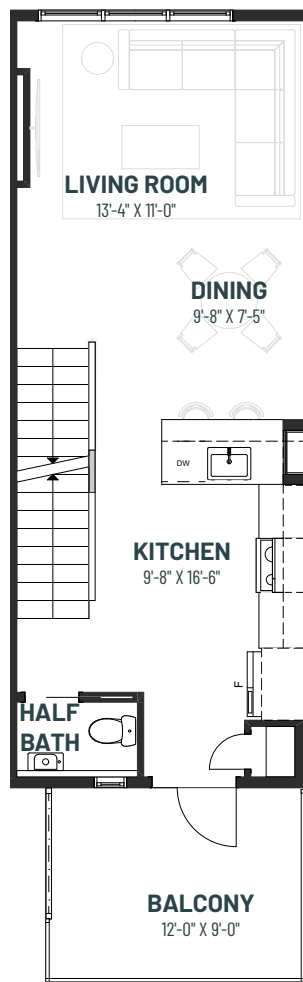

METRO FIT 14

2 BEDROOMS | 1.5 BATHS | 1,156 SQ. FT. | TOWNHOME

GROUND FLOOR
176 SQ.FT.

MAIN FLOOR
501 SQ.FT.

UPPER FLOOR
479 SQ.FT.