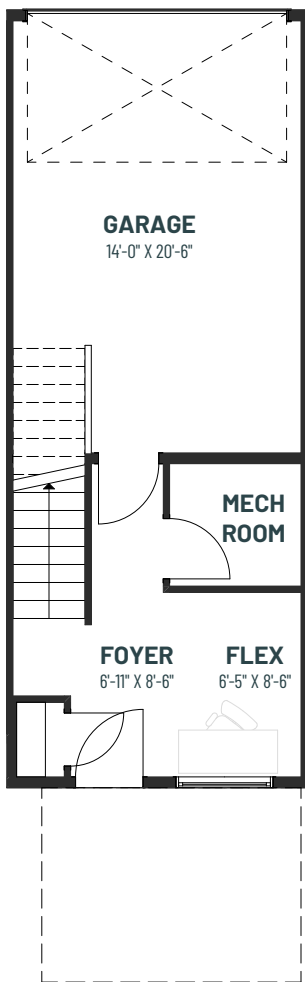

METRO FIT 14

2 BEDROOMS | 1.5 BATHS | 1,156 SQ. FT. | TOWNHOME

GROUND FLOOR
176 SQ.FT.

MAIN FLOOR
501 SQ.FT.

UPPER FLOOR
479 SQ.FT.