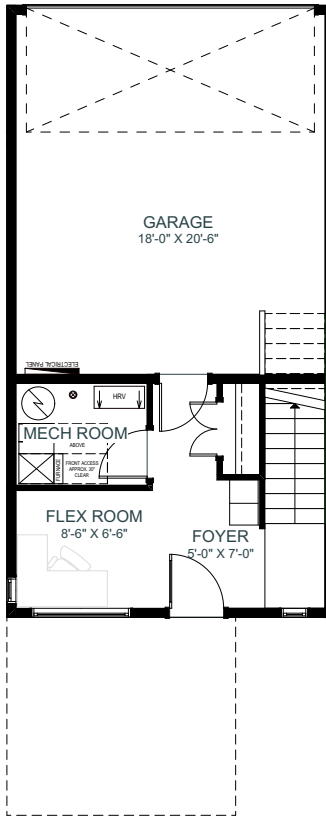

METRO TAILORED 18

3 BEDROOMS | 2.5 BATHS | 1,419 SQ. FT. | TOWNHOME

GROUND FLOOR
194 SQ.FT.

MAIN FLOOR
623 SQ.FT.

UPPER FLOOR
602 SQ.FT.

Updated August 2023
 Rendering artists Interpretation ONLY & may not be exactly as shown. Floor plans, specifications and dimensions shown are approximate and subject to change without notice.