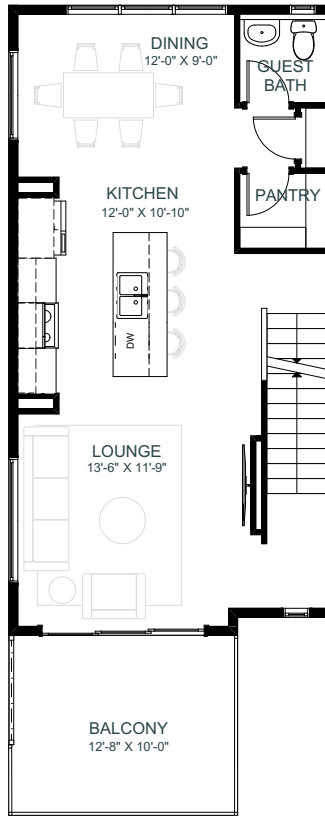

METRO TAILORED 18

3 BEDROOMS | 2.5 BATHS | 1,419 SQ. FT. | TOWNHOME

GROUND FLOOR
194 SQ.FT.

MAIN FLOOR
623 SQ.FT.

UPPER FLOOR
602 SQ.FT.

Updated August 2023
 Rendering artists Interpretation ONLY & may not be exactly as shown. Floor plans, specifications and dimensions shown are approximate and subject to change without notice.