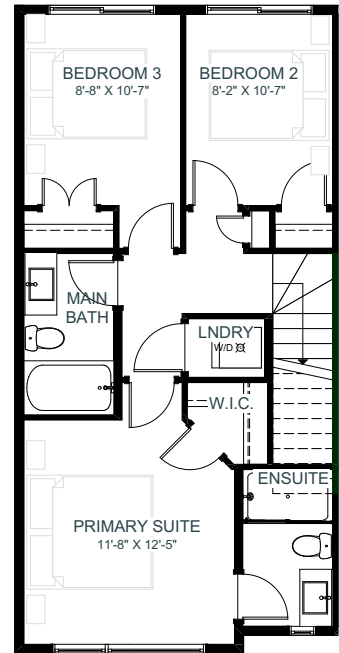

METRO TAILORED 18

3 BEDROOMS | 2.5 BATHS | 1,419 SQ. FT. | TOWNHOME

GROUND FLOOR
194 SQ.FT.

MAIN FLOOR
623 SQ.FT.

UPPER FLOOR
602 SQ.FT.

Updated August 2023
 Rendering artists Interpretation ONLY & may not be exactly as shown. Floor plans, specifications and dimensions shown are approximate and subject to change without notice.