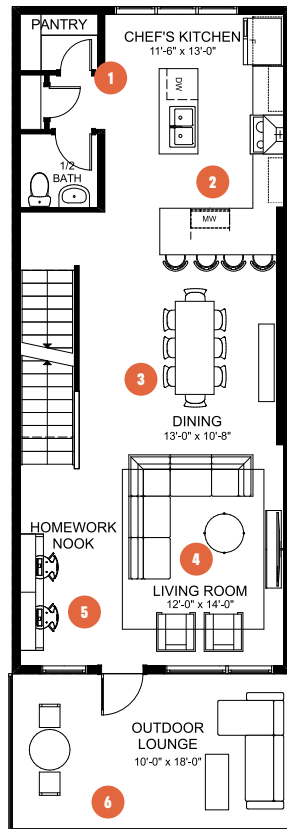

FAMILY PARK VIEW 18

3 BEDROOMS | 2.5 BATHS | 1,981 SQ. FT. | 18' POCKET

The **Family Park View** home is designed to simplify busy family life to allow for more memorable moments shared together.

Beginning on the ground floor, the wider garage and functional mudroom allows for ease of movement while unloading kids and groceries. You'll also find a spacious play room that was built for movie nights and game time with the family. The main floor is an expansive open concept space that includes a flex space for a homework nook, and two large eating bars for quick meal preps and great conversations. The upper floor includes a luxurious primary suite complete with oversized walk-in closet, tiled shower, and free-standing soaker tub to recharge your batteries after a busy day.

MAIN FLOOR
774 SQ. FT.

UPPER FLOOR
775 SQ. FT.

UPPER FLOOR OPTION
Family Room

- 1 Large pantry and handy closets for keeping your groceries and small appliances organized
- 2 Gourmet kitchen with two expansive eating bars for easy meal prep or grab-and-go meals
- 3 Designated dining area that comfortably seats 8 for great family dinners

- 4 Oversized living room with space for everyone to put up their feet
- 5 Dedicated homework nook for space for the kids to focus
- 6 Expansive outdoor lounge to enjoy the warm summer evenings

- 7 Convenient upper floor laundry space to make laundry a breeze
- 8 Luxurious primary suite to recharge your batteries after a busy day

FAMILY PARK VIEW 18

3 BEDROOMS | 2.5 BATHS | 1,981 SQ. FT. | 18' POCKET

- Three finished floors of functional living space
- Floor-to-ceiling windows on every level for natural light and amazing views
- Expansive second level outdoor lounge
- 30 acres of parkland right outside your front door
- Attached garage
- Landscaping included
- No condo fees