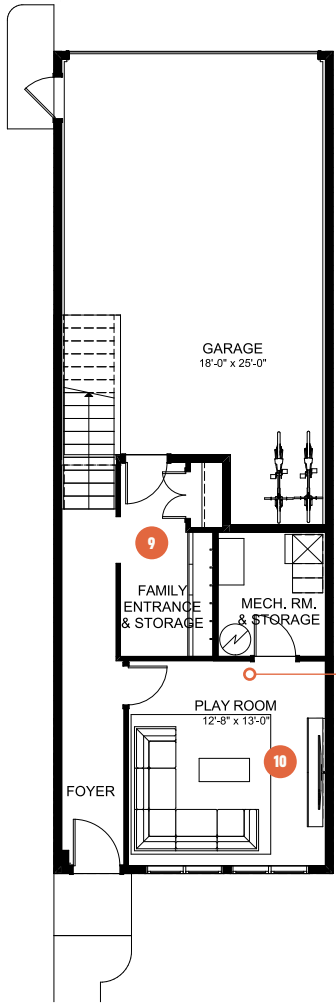

GROUND FLOOR 432 SQ. FT.