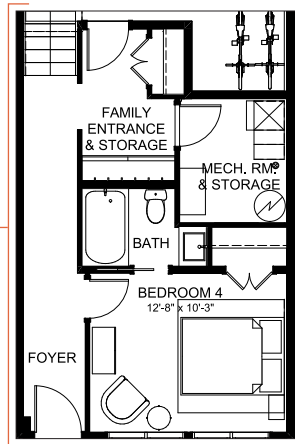

FAMILY PARK VIEW 18

3 BEDROOMS | 2.5 BATHS | 1,981 SQ. FT. | 18' POCKET

The **Family Park View** home is designed to simplify busy family life to allow for more memorable moments shared together.

Beginning on the ground floor, the wider garage and functional mudroom allows for ease of movement while unloading kids and groceries. You'll also find a spacious play room that was built for movie nights and game time with the family. The main floor is an expansive open concept space that includes a flex space for a homework nook, and two large eating bars for quick meal preps and great conversations. The upper floor includes a luxurious primary suite complete with oversized walk-in closet, tiled shower, and free-standing soaker tub to recharge your batteries after a busy day.

MAIN FLOOR
774 SQ. FT.

UPPER FLOOR
775 SQ. FT.

UPPER FLOOR OPTION
Family Room

- 1 Large pantry and handy closets for keeping your groceries and small appliances organized
- 2 Gourmet kitchen with two expansive eating bars for easy meal prep or grab-and-go meals
- 3 Designated dining area that comfortably seats 8 for great family dinners

FAMILY PARK VIEW 18

3 BEDROOMS | 2.5 BATHS | 1,981 SQ. FT. | 18' POCKET

- Three finished floors of functional living space
- Floor-to-ceiling windows on every level for natural light and amazing views
- Expansive second level outdoor lounge
- 30 acres of parkland right outside your front door
- Attached garage
- Landscaping included
- No condo fees

GROUND FLOOR 432 SQ. FT.

GROUND FLOOR OPTION Bed & Bath

9 Functional family entrance for getting everyone in and out of the house with ease

10 Spacious play room designed for movie nights and game time with the family