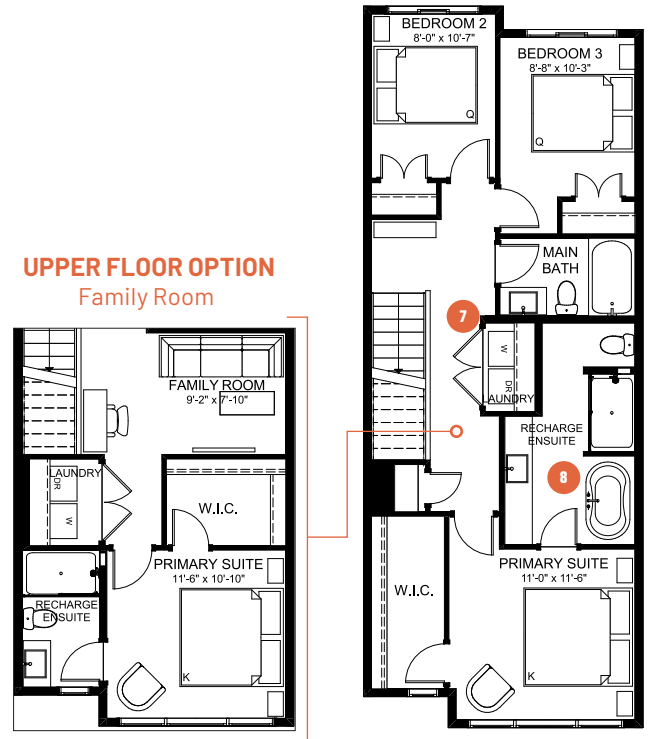

FAMILY PARK VIEW 18

3 BEDROOMS | 2.5 BATHS | 1,981 SQ. FT. | 18' POCKET

The **Family Park View** home is designed to simplify busy family life to allow for more memorable moments shared together.

Beginning on the ground floor, the wider garage and functional mudroom allows for ease of movement while unloading kids and groceries. You'll also find a spacious play room that was built for movie nights and game time with the family. The main floor is an expansive open concept space that includes a flex space for a homework nook, and two large eating bars for quick meal preps and great conversations. The upper floor includes a luxurious primary suite complete with oversized walk-in closet, tiled shower, and free-standing soaker tub to recharge your batteries after a busy day.

MAIN FLOOR
774 SQ. FT.

UPPER FLOOR
775 SQ. FT.

UPPER FLOOR OPTION
Family Room

- 1 Large pantry and handy closets for keeping your groceries and small appliances organized
- 2 Gourmet kitchen with two expansive eating bars for easy meal prep or grab-and-go meals
- 3 Designated dining area that comfortably seats 8 for great family dinners

- 4 Oversized living room with space for everyone to put up their feet
- 5 Dedicated homework nook for space for the kids to focus
- 6 Expansive outdoor lounge to enjoy the warm summer evenings

- 7 Convenient upper floor laundry space to make laundry a breeze
- 8 Luxurious primary suite to recharge your batteries after a busy day

FAMILY PARK VIEW 18

3 BEDROOMS | 2.5 BATHS | 1,981 SQ. FT. | 18' POCKET

- Three finished floors of functional living space
- Floor-to-ceiling windows on every level for natural light and amazing views
- Expansive second level outdoor lounge
- 30 acres of parkland right outside your front door
- Attached garage
- Landscaping included
- No condo fees