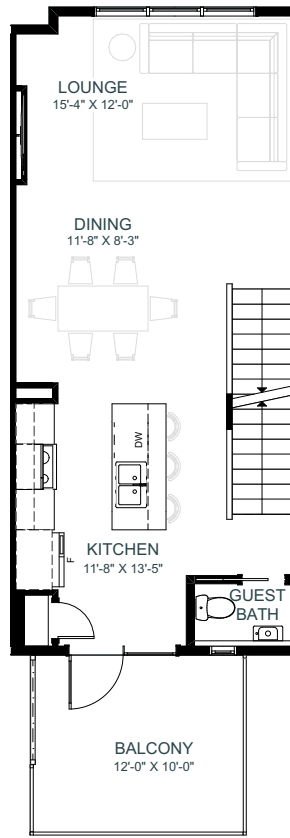

METRO DISTINCT 16

2 BEDROOMS | 2.5 BATHS | 1,282 SQ. FT. | TOWNHOME

GROUND FLOOR
190 SQ.FT.

MAIN FLOOR
571 SQ.FT.

UPPER FLOOR
521 SQ.FT.