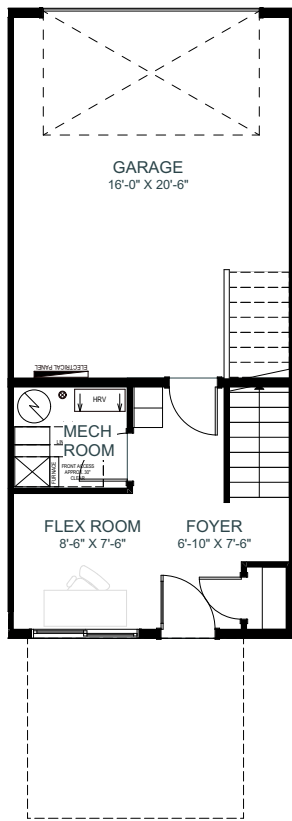

METRO DISTINCT 16

2 BEDROOMS | 2.5 BATHS | 1,282 SQ. FT. | TOWNHOME

GROUND FLOOR
190 SQ.FT.

MAIN FLOOR
571 SQ.FT.

UPPER FLOOR
521 SQ.FT.