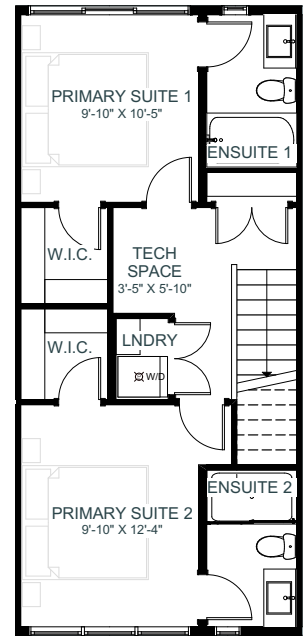

METRO DISTINCT 16

2 BEDROOMS | 2.5 BATHS | 1,282 SQ. FT. | TOWNHOME

GROUND FLOOR
190 SQ.FT.

MAIN FLOOR
571 SQ.FT.

UPPER FLOOR
521 SQ.FT.