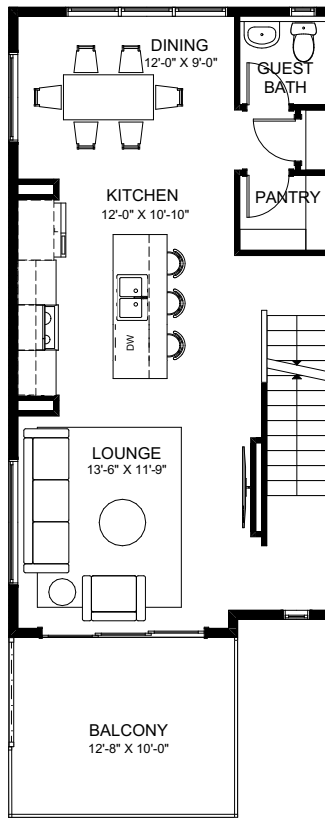

METRO TAILORED 18

3 BEDROOMS | 2.5 BATHS | 1,419 SQ. FT. | TOWNHOME

GROUND FLOOR
194 SQ.FT.

MAIN FLOOR
623 SQ.FT.

UPPER FLOOR
602 SQ.FT.