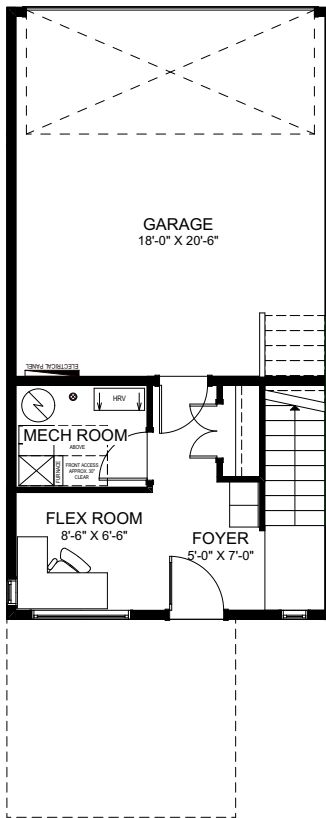

METRO TAILORED 18

3 BEDROOMS | 2.5 BATHS | 1,419 SQ. FT. | TOWNHOME

GROUND FLOOR
194 SQ.FT.

MAIN FLOOR
623 SQ.FT.

UPPER FLOOR
602 SQ.FT.