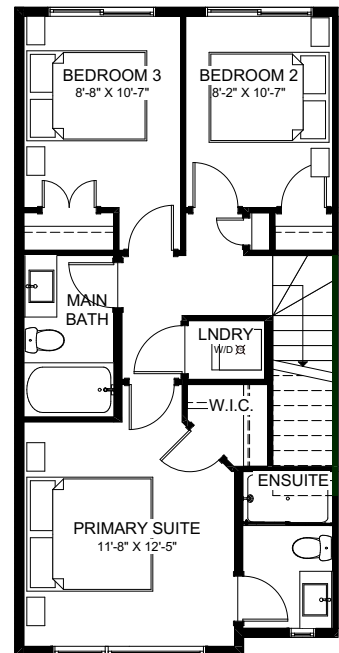

METRO TAILORED 18

3 BEDROOMS | 2.5 BATHS | 1,419 SQ. FT. | TOWNHOME

GROUND FLOOR
194 SQ.FT.

MAIN FLOOR
623 SQ.FT.

UPPER FLOOR
602 SQ.FT.