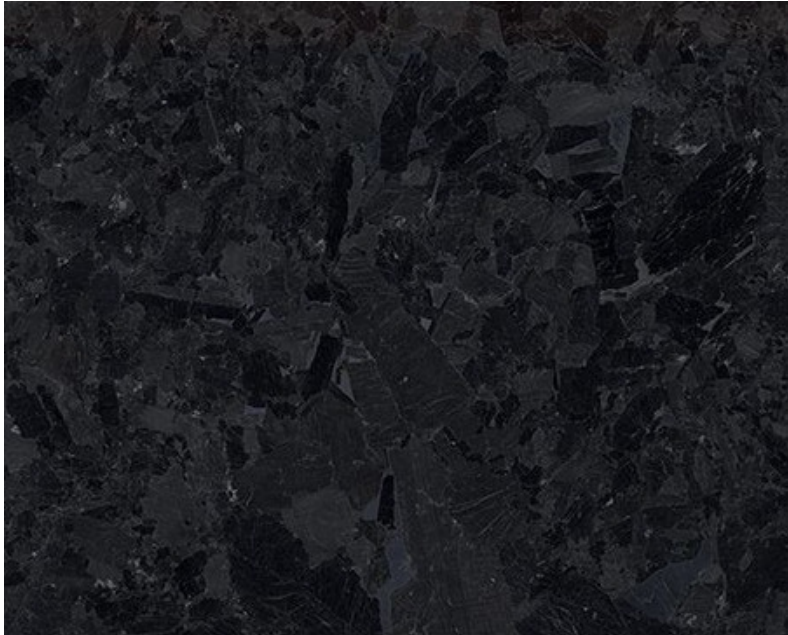

HALF BATH FLOOR TILE 32X32