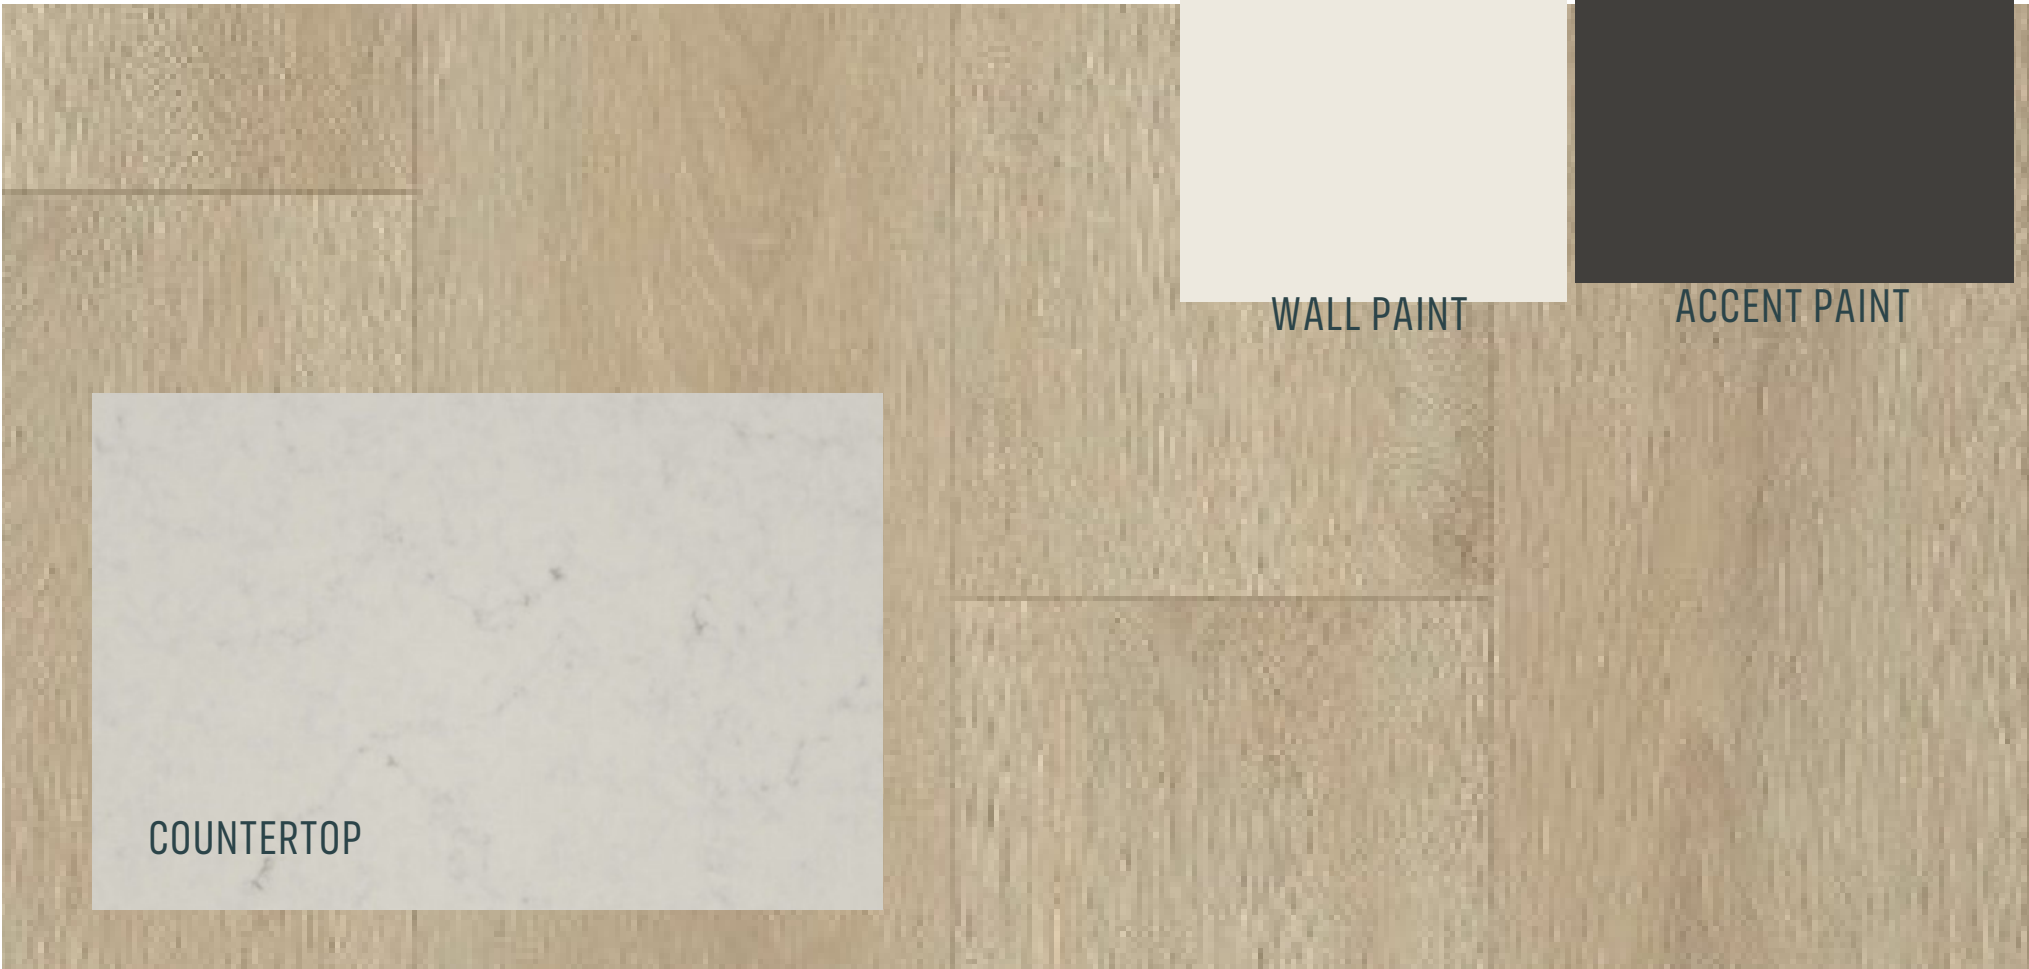

# DUSK

**A bold, shadowed & moody design paired with soft curves, muted colours & patterns. Plays on tonal light and texture. Impactful.**

This interior style is all about balance – darker elements offset by lighter ones. Bold, carbon cabinets, grounded by European white oak flooring. The 'artisan crafted' elongated subway backsplash pairs perfectly with the soft, opaque, light grey countertops traversed with soft charcoal veins to achieve a luxurious look-and-feel. The organic lines of the lighting are pulled together with black accents as a grounding touch throughout the home.

# DUSK

CABINETS

BACKSPLASH 3X9

VINYL PLANK

COUNTERTOP

WALL PAINT

ACCENT PAINT

MAIN BATH & ENSUITE  
WALL TILE 8X8