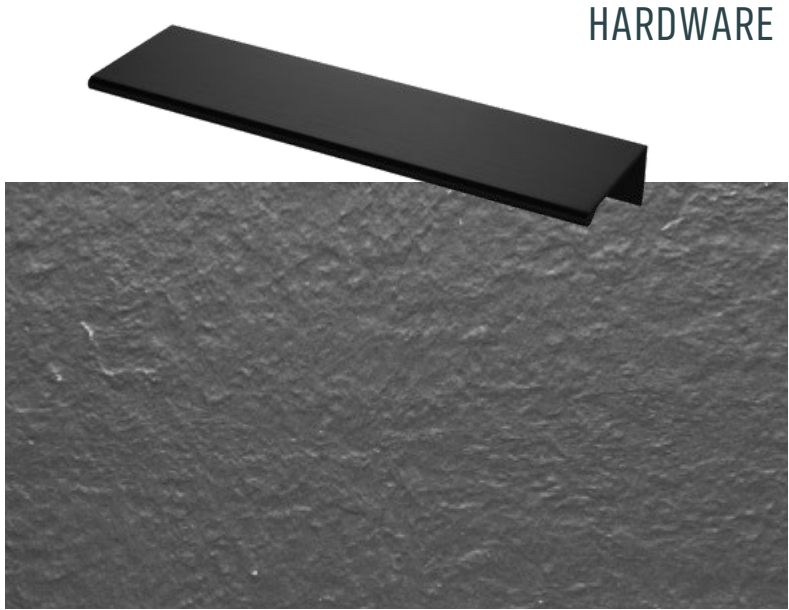

FIREPLACE TILE 12x24