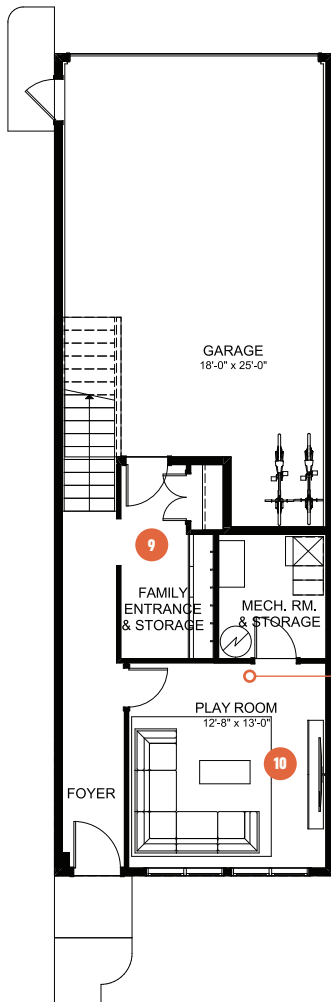

FAMILY SKY VIEW 18

3 BEDROOMS | 2.5 BATHS | 1,981 SQ. FT. | 18' POCKET

The **Family Sky View** home is designed to simplify busy family life to allow for more memorable moments shared together.

Beginning on the ground floor, the wider garage and functional mudroom allows for ease of movement while unloading kids and groceries. You'll also find a spacious play room that was built for movie nights and game time with the family. The main floor is an expansive open concept space that includes a flex space for a homework nook, and two large eating bars for quick meal preps and great conversations. The upper floor includes a luxurious primary suite complete with oversized walk-in closet, tiled shower, and free-standing soaker tub to recharge your batteries after a busy day.

MAIN FLOOR
774 SQ. FT.

UPPER FLOOR
775 SQ. FT.

UPPER FLOOR OPTION
Family Room

- 1** Large pantry and handy closets for keeping your groceries and small appliances organized
- 2** Gourmet kitchen with two expansive eating bars for easy meal prep or grab-and-go meals
- 3** Designated dining area that comfortably seats 8 for great family dinners
- 4** Oversized living room with space for everyone to put up their feet
- 5** Dedicated homework nook for space for the kids to focus
- 6** Expansive outdoor lounge to enjoy the warm summer evenings
- 7** Convenient upper floor laundry space to make laundry a breeze
- 8** Luxurious primary suite to recharge your batteries after a busy day

FAMILY SKY VIEW 18

3 BEDROOMS | 2.5 BATHS | 1,981 SQ. FT. | 18' POCKET

- Three finished floors of functional living space
- Floor-to-ceiling windows on every level for natural light and amazing views
- Expansive second level outdoor lounge
- Attached garage
- Landscaping included
- No condo fees

GROUND FLOOR 432 SQ. FT.

GROUND FLOOR OPTION Bed & Bath

9 Functional family entrance for getting everyone in and out of the house with ease

10 Spacious play room designed for movie nights and game time with the family