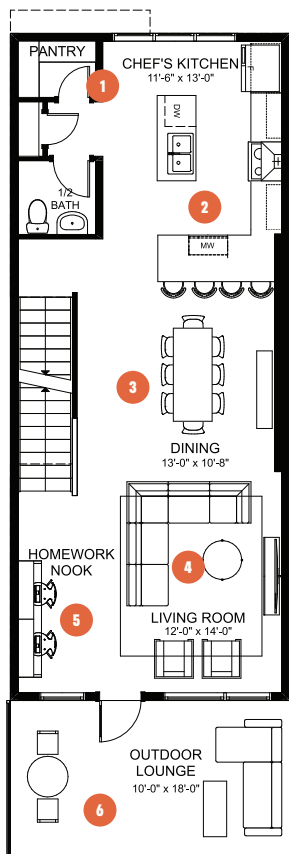

FAMILY SKY VIEW 18

3 BEDROOMS | 2.5 BATHS | 1,981 SQ. FT. | 18' POCKET

The **Family Sky View** home is designed to simplify busy family life to allow for more memorable moments shared together.

Beginning on the ground floor, the wider garage and functional mudroom allows for ease of movement while unloading kids and groceries. You'll also find a spacious play room that was built for movie nights and game time with the family. The main floor is an expansive open concept space that includes a flex space for a homework nook, and two large eating bars for quick meal preps and great conversations. The upper floor includes a luxurious primary suite complete with oversized walk-in closet, tiled shower, and free-standing soaker tub to recharge your batteries after a busy day.

MAIN FLOOR
774 SQ. FT.

UPPER FLOOR
775 SQ. FT.

UPPER FLOOR OPTION
Family Room

- 1** Large pantry and handy closets for keeping your groceries and small appliances organized
- 2** Gourmet kitchen with two expansive eating bars for easy meal prep or grab-and-go meals
- 3** Designated dining area that comfortably seats 8 for great family dinners
- 4** Oversized living room with space for everyone to put up their feet
- 5** Dedicated homework nook for space for the kids to focus
- 6** Expansive outdoor lounge to enjoy the warm summer evenings
- 7** Convenient upper floor laundry space to make laundry a breeze
- 8** Luxurious primary suite to recharge your batteries after a busy day

FAMILY SKY VIEW 18

3 BEDROOMS | 2.5 BATHS | 1,981 SQ. FT. | 18' POCKET

- Three finished floors of functional living space
- Floor-to-ceiling windows on every level for natural light and amazing views
- Expansive second level outdoor lounge
- Attached garage
- Landscaping included
- No condo fees

GROUND FLOOR 432 SQ. FT.

GROUND FLOOR OPTION Bed & Bath

9 Functional family entrance for getting everyone in and out of the house with ease

10 Spacious play room designed for movie nights and game time with the family