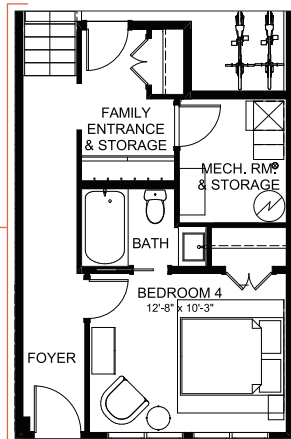

FAMILY SKY VIEW 18

3 BEDROOMS | 2.5 BATHS | 1,981 SQ. FT. | 18' POCKET

The **Family Sky View** home is designed to simplify busy family life to allow for more memorable moments shared together.

Beginning on the ground floor, the wider garage and functional mudroom allows for ease of movement while unloading kids and groceries. You'll also find a spacious play room that was built for movie nights and game time with the family. The main floor is an expansive open concept space that includes a flex space for a homework nook, and two large eating bars for quick meal preps and great conversations. The upper floor includes a luxurious primary suite complete with oversized walk-in closet, tiled shower, and free-standing soaker tub to recharge your batteries after a busy day.

MAIN FLOOR
774 SQ. FT.

UPPER FLOOR
775 SQ. FT.

UPPER FLOOR OPTION
Family Room

- 1** Large pantry and handy closets for keeping your groceries and small appliances organized
- 2** Gourmet kitchen with two expansive eating bars for easy meal prep or grab-and-go meals
- 3** Designated dining area that comfortably seats 8 for great family dinners
- 4** Oversized living room with space for everyone to put up their feet
- 5** Dedicated homework nook for space for the kids to focus
- 6** Expansive outdoor lounge to enjoy the warm summer evenings
- 7** Convenient upper floor laundry space to make laundry a breeze
- 8** Luxurious primary suite to recharge your batteries after a busy day

FAMILY SKY VIEW 18

3 BEDROOMS | 2.5 BATHS | 1,981 SQ. FT. | 18' POCKET

- Three finished floors of functional living space
- Floor-to-ceiling windows on every level for natural light and amazing views
- Expansive second level outdoor lounge
- Attached garage
- Landscaping included
- No condo fees

GROUND FLOOR 432 SQ. FT.

GROUND FLOOR OPTION Bed & Bath

9 Functional family entrance for getting everyone in and out of the house with ease

10 Spacious play room designed for movie nights and game time with the family