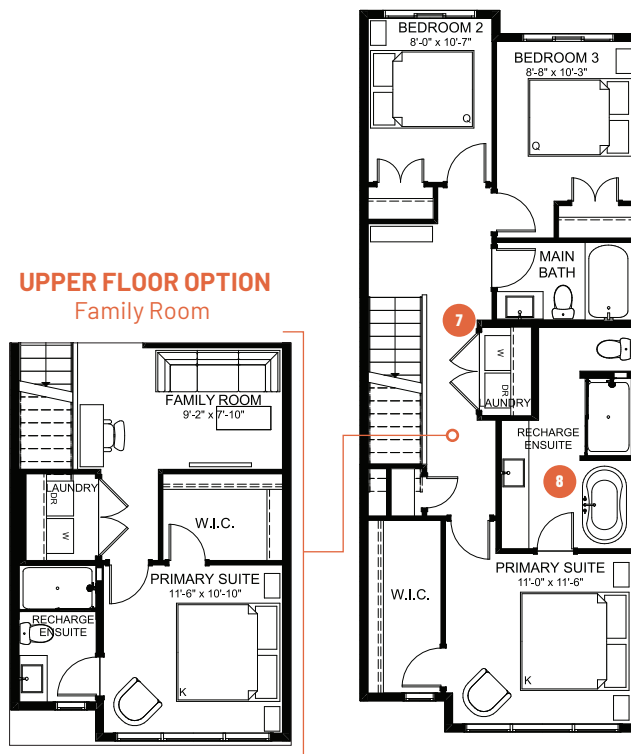

FAMILY SKY VIEW 18

3 BEDROOMS | 2.5 BATHS | 1,981 SQ. FT. | 18' POCKET

The **Family Sky View** home is designed to simplify busy family life to allow for more memorable moments shared together.

Beginning on the ground floor, the wider garage and functional mudroom allows for ease of movement while unloading kids and groceries. You'll also find a spacious play room that was built for movie nights and game time with the family. The main floor is an expansive open concept space that includes a flex space for a homework nook, and two large eating bars for quick meal preps and great conversations. The upper floor includes a luxurious primary suite complete with oversized walk-in closet, tiled shower, and free-standing soaker tub to recharge your batteries after a busy day.

MAIN FLOOR
774 SQ. FT.

UPPER FLOOR
775 SQ. FT.

UPPER FLOOR OPTION
Family Room

- 1** Large pantry and handy closets for keeping your groceries and small appliances organized
- 2** Gourmet kitchen with two expansive eating bars for easy meal prep or grab-and-go meals
- 3** Designated dining area that comfortably seats 8 for great family dinners
- 4** Oversized living room with space for everyone to put up their feet
- 5** Dedicated homework nook for space for the kids to focus
- 6** Expansive outdoor lounge to enjoy the warm summer evenings
- 7** Convenient upper floor laundry space to make laundry a breeze
- 8** Luxurious primary suite to recharge your batteries after a busy day

FAMILY SKY VIEW 18

3 BEDROOMS | 2.5 BATHS | 1,981 SQ. FT. | 18' POCKET

- Three finished floors of functional living space
- Floor-to-ceiling windows on every level for natural light and amazing views
- Expansive second level outdoor lounge
- Attached garage
- Landscaping included
- No condo fees

GROUND FLOOR 432 SQ. FT.

GROUND FLOOR OPTION Bed & Bath

9 Functional family entrance for getting everyone in and out of the house with ease

10 Spacious play room designed for movie nights and game time with the family