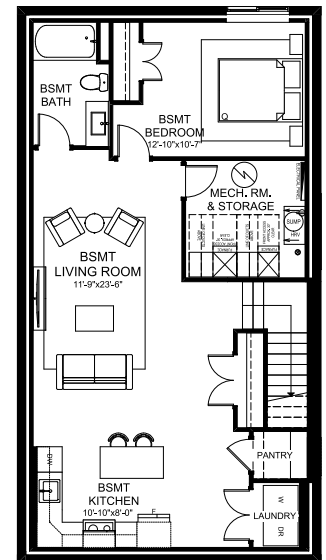

CAREER ACHIEVE 24

3 BEDROOMS | 2.5 BATHS | 2,274 SQ. FT. | 24' POCKET

MAIN FLOOR

1,056 SQ. FT.

Some may call you workaholics, but you wear that label with pride.

You work hard and focus on achieving your career aspirations, but you aren't afraid to reward yourself after a long day. Working from both the office and home is fluid, and after a productive day you reward yourself with a long relaxing shower or a glass of wine in your luxurious free-standing soaker tub. **Career Achieve** includes a spacious primary suite with expansive dressing room and a reward ensuite for melting away the stresses of the day. The kitchen has two breakfast bars for quick meal preps, and there's a main floor work station to support your work-from-home needs.

1 Functional family entrance for getting everyone in and out of the house with ease

2 Large walkthrough pantry for keeping your groceries and small appliances organized

3 Gourmet kitchen with two expansive eating bars for quick breakfasts and casual dining

4 Oversized lounge with space for everyone to put up their feet

5 Dedicated work station to help achieve your career aspirations

CAREER ACHIEVE 24

3 BEDROOMS | 2.5 BATHS | 2,274 SQ. FT. | 24' POCKET

SECOND FLOOR 1,218 SQ. FT.

SECOND FLOOR OPTION Dressing Room

BASEMENT DEVELOPMENT OPTION 898 SQ. FT.

SECONDARY SUITE OPTION Basement Development 879 SQ. FT.

- 6** Spacious central media room to unwind with a good movie and some popcorn
- 7** Oversized primary suite to provide extra space to rest and recuperate after a long day
- 8** Luxurious ensuite with free standing soaker tub to reward yourself after work hours are done
- 9** Dual sinks and a makeup vanity to streamline your morning routine
- 10** Large dressing room for seamless mornings