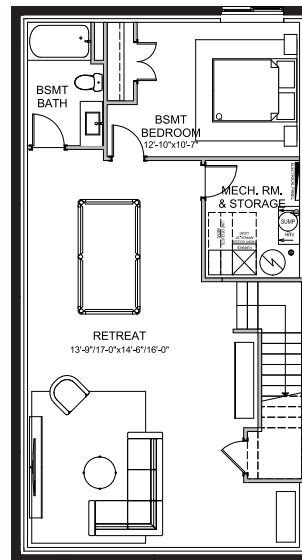

CAREER ACHIEVE 24

3 BEDROOMS | 2.5 BATHS | 2,274 SQ. FT. | 24' POCKET

MAIN FLOOR

1,056 SQ. FT.

Some may call you workaholics, but you wear that label with pride.

You work hard and focus on achieving your career aspirations, but you aren't afraid to reward yourself after a long day. Working from both the office and home is fluid, and after a productive day you reward yourself with a long relaxing shower or a glass of wine in your luxurious free-standing soaker tub. **Career Achieve** includes a spacious primary suite with expansive dressing room and a reward ensuite for melting away the stresses of the day. The kitchen has two breakfast bars for quick meal preps, and there's a main floor work station to support your work-from-home needs.

1 Functional family entrance for getting everyone in and out of the house with ease

2 Large walkthrough pantry for keeping your groceries and small appliances organized

3 Gourmet kitchen with two expansive eating bars for quick breakfasts and casual dining

4 Oversized lounge with space for everyone to put up their feet

5 Dedicated work station to help achieve your career aspirations

CAREER ACHIEVE 24

3 BEDROOMS | 2.5 BATHS | 2,274 SQ. FT. | 24' POCKET

SECOND FLOOR 1,218 SQ. FT.

SECOND FLOOR OPTION Dressing Room

BASEMENT DEVELOPMENT OPTION 898 SQ. FT.

SECONDARY SUITE OPTION Basement Development 879 SQ. FT.

- 6** Spacious central media room to unwind with a good movie and some popcorn
- 7** Oversized primary suite to provide extra space to rest and recuperate after a long day
- 8** Luxurious ensuite with free standing soaker tub to reward yourself after work hours are done
- 9** Dual sinks and a makeup vanity to streamline your morning routine
- 10** Large dressing room for seamless mornings