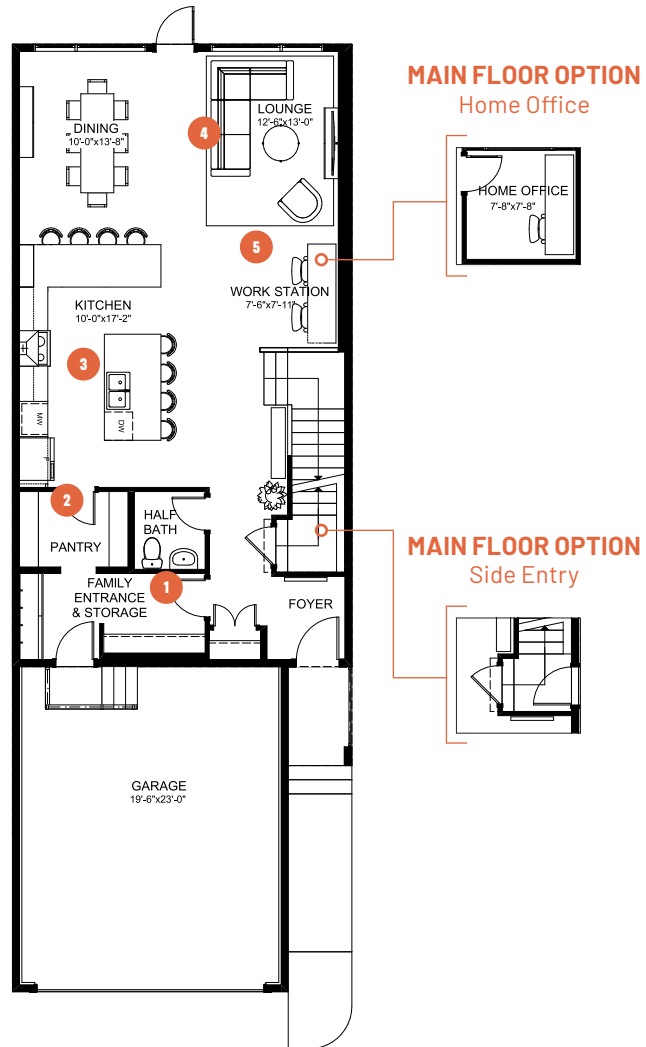

CAREER ACHIEVE 24

3 BEDROOMS | 2.5 BATHS | 2,274 SQ. FT. | 24' POCKET

MAIN FLOOR

1,056 SQ. FT.

Some may call you workaholics, but you wear that label with pride.

You work hard and focus on achieving your career aspirations, but you aren't afraid to reward yourself after a long day. Working from both the office and home is fluid, and after a productive day you reward yourself with a long relaxing shower or a glass of wine in your luxurious free-standing soaker tub. **Career Achieve** includes a spacious primary suite with expansive dressing room and a reward ensuite for melting away the stresses of the day. The kitchen has two breakfast bars for quick meal preps, and there's a main floor work station to support your work-from-home needs.

1 Functional family entrance for getting everyone in and out of the house with ease

2 Large walkthrough pantry for keeping your groceries and small appliances organized

3 Gourmet kitchen with two expansive eating bars for quick breakfasts and casual dining

4 Oversized lounge with space for everyone to put up their feet

5 Dedicated work station to help achieve your career aspirations

CAREER ACHIEVE 24

3 BEDROOMS | 2.5 BATHS | 2,274 SQ. FT. | 24' POCKET

SECOND FLOOR 1,218 SQ. FT.

SECOND FLOOR OPTION Dressing Room

BASEMENT DEVELOPMENT OPTION 898 SQ. FT.

SECONDARY SUITE OPTION Basement Development 879 SQ. FT.

- 6** Spacious central media room to unwind with a good movie and some popcorn
- 7** Oversized primary suite to provide extra space to rest and recuperate after a long day
- 8** Luxurious ensuite with free standing soaker tub to reward yourself after work hours are done
- 9** Dual sinks and a makeup vanity to streamline your morning routine
- 10** Large dressing room for seamless mornings