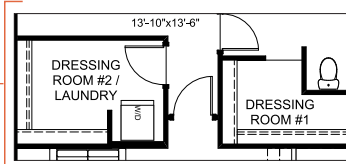

CAREER ACHIEVE 24

3 BEDROOMS | 2.5 BATHS | 2,274 SQ. FT. | 24' POCKET

MAIN FLOOR

1,056 SQ. FT.

Some may call you workaholics, but you wear that label with pride.

You work hard and focus on achieving your career aspirations, but you aren't afraid to reward yourself after a long day. Working from both the office and home is fluid, and after a productive day you reward yourself with a long relaxing shower or a glass of wine in your luxurious free-standing soaker tub. **Career Achieve** includes a spacious primary suite with expansive dressing room and a reward ensuite for melting away the stresses of the day. The kitchen has two breakfast bars for quick meal preps, and there's a main floor work station to support your work-from-home needs.

4 Oversized lounge with space for everyone to put up their feet

5 Dedicated work station to help achieve your career aspirations

CAREER ACHIEVE 24

3 BEDROOMS | 2.5 BATHS | 2,274 SQ. FT. | 24' POCKET

SECOND FLOOR 1,218 SQ. FT.

SECOND FLOOR OPTION Dressing Room

BASEMENT DEVELOPMENT OPTION 898 SQ. FT.

SECONDARY SUITE OPTION Basement Development 879 SQ. FT.

- 6** Spacious central media room to unwind with a good movie and some popcorn
- 7** Oversized primary suite to provide extra space to rest and recuperate after a long day
- 8** Luxurious ensuite with free standing soaker tub to reward yourself after work hours are done
- 9** Dual sinks and a makeup vanity to streamline your morning routine
- 10** Large dressing room for seamless mornings