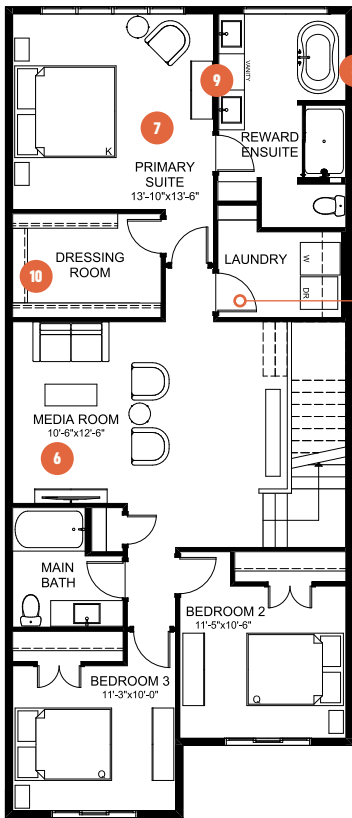

CAREER ACHIEVE 24

3 BEDROOMS | 2.5 BATHS | 2,274 SQ. FT. | 24' POCKET

MAIN FLOOR

1,056 SQ. FT.

Some may call you workaholics, but you wear that label with pride.

You work hard and focus on achieving your career aspirations, but you aren't afraid to reward yourself after a long day. Working from both the office and home is fluid, and after a productive day you reward yourself with a long relaxing shower or a glass of wine in your luxurious free-standing soaker tub. **Career Achieve** includes a spacious primary suite with expansive dressing room and a reward ensuite for melting away the stresses of the day. The kitchen has two breakfast bars for quick meal preps, and there's a main floor work station to support your work-from-home needs.

1 Functional family entrance for getting everyone in and out of the house with ease

2 Large walkthrough pantry for keeping your groceries and small appliances organized

3 Gourmet kitchen with two expansive eating bars for quick breakfasts and casual dining

4 Oversized lounge with space for everyone to put up their feet

5 Dedicated work station to help achieve your career aspirations

CAREER ACHIEVE 24

3 BEDROOMS | 2.5 BATHS | 2,274 SQ. FT. | 24' POCKET

SECOND FLOOR 1,218 SQ. FT.

SECOND FLOOR OPTION Dressing Room

BASEMENT DEVELOPMENT OPTION 898 SQ. FT.

SECONDARY SUITE OPTION Basement Development 879 SQ. FT.

- 6** Spacious central media room to unwind with a good movie and some popcorn
- 7** Oversized primary suite to provide extra space to rest and recuperate after a long day
- 8** Luxurious ensuite with free standing soaker tub to reward yourself after work hours are done
- 9** Dual sinks and a makeup vanity to streamline your morning routine
- 10** Large dressing room for seamless mornings