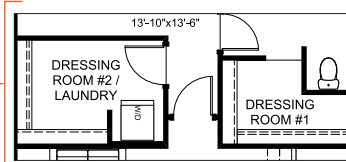

MAIN FLOOR

1,056 SQ. FT.

MAIN FLOOR OPTION Chef's Kitchen

MAIN FLOOR OPTION Home Office

MAIN FLOOR OPTION Side Entry

1 Functional family entrance for getting everyone in and out of the house with ease

2 Large walkthrough pantry for keeping your groceries and small appliances organized

CAREER ACHIEVE 24

3 BEDROOMS | 2.5 BATHS | 2,274 SQ. FT. | 24' POCKET

SECOND FLOOR 1,218 SQ. FT.

SECOND FLOOR OPTION Dressing Room

BASEMENT DEVELOPMENT OPTION 898 SQ. FT.

SECONDARY SUITE OPTION Basement Development 879 SQ. FT.

- 6** Spacious central media room to unwind with a good movie and some popcorn
- 7** Oversized primary suite to provide extra space to rest and recuperate after a long day
- 8** Luxurious ensuite with free standing soaker tub to reward yourself after work hours are done
- 9** Dual sinks and a makeup vanity to streamline your morning routine
- 10** Large dressing room for seamless mornings