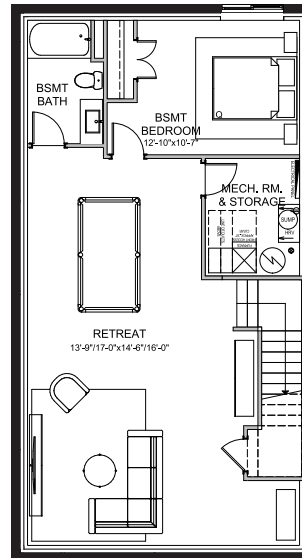

CAREER ACHIEVE 24

3 BEDROOMS | 2.5 BATHS | 2,274 SQ. FT. | 24' POCKET

Some may call you workaholics, but you wear that label with pride.

You work hard and focus on achieving your career aspirations, but you aren't afraid to reward yourself after a long day. Working from both the office and home is fluid, and after a productive day you reward yourself with a long relaxing shower or a glass of wine in your luxurious free-standing soaker tub. **Career Achieve** includes a spacious primary suite with expansive dressing room and a reward ensuite for melting away the stresses of the day. The kitchen has two breakfast bars for quick meal preps, and there's a main floor work station to support your work-from-home needs.

MAIN FLOOR

1,056 SQ. FT.

MAIN FLOOR OPTION Chef's Kitchen

MAIN FLOOR OPTION Home Office

MAIN FLOOR OPTION Side Entry

1 Functional family entrance for getting everyone in and out of the house with ease

2 Large walkthrough pantry for keeping your groceries and small appliances organized

CAREER ACHIEVE 24

3 BEDROOMS | 2.5 BATHS | 2,274 SQ. FT. | 24' POCKET

SECOND FLOOR 1,218 SQ. FT.

SECOND FLOOR OPTION Dressing Room

BASEMENT DEVELOPMENT OPTION 898 SQ. FT.

SECONDARY SUITE OPTION Basement Development 879 SQ. FT.

- 6** Spacious central media room to unwind with a good movie and some popcorn
- 7** Oversized primary suite to provide extra space to rest and recuperate after a long day
- 8** Luxurious ensuite with free standing soaker tub to reward yourself after work hours are done
- 9** Dual sinks and a makeup vanity to streamline your morning routine
- 10** Large dressing room for seamless mornings