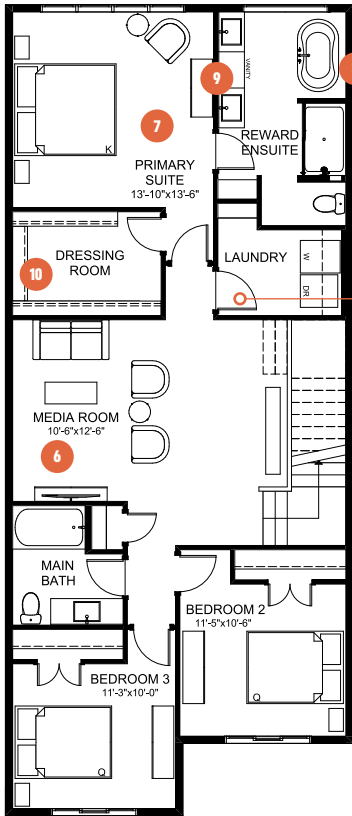

CAREER ACHIEVE 24

3 BEDROOMS | 2.5 BATHS | 2,274 SQ. FT. | 24' POCKET

Some may call you workaholics, but you wear that label with pride.

You work hard and focus on achieving your career aspirations, but you aren't afraid to reward yourself after a long day. Working from both the office and home is fluid, and after a productive day you reward yourself with a long relaxing shower or a glass of wine in your luxurious free-standing soaker tub. **Career Achieve** includes a spacious primary suite with expansive dressing room and a reward ensuite for melting away the stresses of the day. The kitchen has two breakfast bars for quick meal preps, and there's a main floor work station to support your work-from-home needs.

MAIN FLOOR

1,056 SQ. FT.

MAIN FLOOR OPTION Chef's Kitchen

MAIN FLOOR OPTION Home Office

MAIN FLOOR OPTION Side Entry

1 Functional family entrance for getting everyone in and out of the house with ease

2 Large walkthrough pantry for keeping your groceries and small appliances organized

CAREER ACHIEVE 24

3 BEDROOMS | 2.5 BATHS | 2,274 SQ. FT. | 24' POCKET

SECOND FLOOR 1,218 SQ. FT.

SECOND FLOOR OPTION Dressing Room

BASEMENT DEVELOPMENT OPTION 898 SQ. FT.

SECONDARY SUITE OPTION Basement Development 879 SQ. FT.

- 6** Spacious central media room to unwind with a good movie and some popcorn
- 7** Oversized primary suite to provide extra space to rest and recuperate after a long day
- 8** Luxurious ensuite with free standing soaker tub to reward yourself after work hours are done
- 9** Dual sinks and a makeup vanity to streamline your morning routine
- 10** Large dressing room for seamless mornings