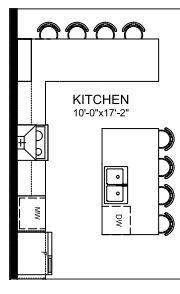

CAREER ACHIEVE 24

3 BEDROOMS | 2.5 BATHS | 2,274 SQ. FT. | 24' POCKET

Some may call you workaholics, but you wear that label with pride.

You work hard and focus on achieving your career aspirations, but you aren't afraid to reward yourself after a long day. Working from both the office and home is fluid, and after a productive day you reward yourself with a long relaxing shower or a glass of wine in your luxurious free-standing soaker tub. **Career Achieve** includes a spacious primary suite with expansive dressing room and a reward ensuite for melting away the stresses of the day. The kitchen has two breakfast bars for quick meal preps, and there's a main floor work station to support your work-from-home needs.

MAIN FLOOR

1,056 SQ. FT.

MAIN FLOOR OPTION Chef's Kitchen

MAIN FLOOR OPTION Home Office

MAIN FLOOR OPTION Side Entry

1 Functional family entrance for getting everyone in and out of the house with ease

2 Large walkthrough pantry for keeping your groceries and small appliances organized

CAREER ACHIEVE 24

3 BEDROOMS | 2.5 BATHS | 2,274 SQ. FT. | 24' POCKET

SECOND FLOOR 1,218 SQ. FT.

SECOND FLOOR OPTION Dressing Room

BASEMENT DEVELOPMENT OPTION 898 SQ. FT.

SECONDARY SUITE OPTION Basement Development 879 SQ. FT.