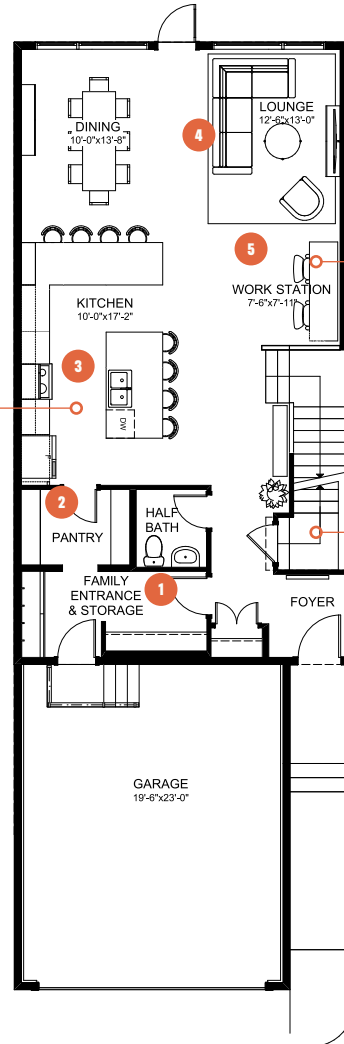

CAREER ACHIEVE 24

3 BEDROOMS | 2.5 BATHS | 2,274 SQ. FT. | 24' POCKET

Some may call you workaholics, but you wear that label with pride.

You work hard and focus on achieving your career aspirations, but you aren't afraid to reward yourself after a long day. Working from both the office and home is fluid, and after a productive day you reward yourself with a long relaxing shower or a glass of wine in your luxurious free-standing soaker tub. **Career Achieve** includes a spacious primary suite with expansive dressing room and a reward ensuite for melting away the stresses of the day. The kitchen has two breakfast bars for quick meal preps, and there's a main floor work station to support your work-from-home needs.

MAIN FLOOR

1,056 SQ. FT.

MAIN FLOOR OPTION Chef's Kitchen

MAIN FLOOR OPTION Home Office

MAIN FLOOR OPTION Side Entry

1 Functional family entrance for getting everyone in and out of the house with ease

2 Large walkthrough pantry for keeping your groceries and small appliances organized

CAREER ACHIEVE 24

3 BEDROOMS | 2.5 BATHS | 2,274 SQ. FT. | 24' POCKET

SECOND FLOOR 1,218 SQ. FT.

SECOND FLOOR OPTION Dressing Room

BASEMENT DEVELOPMENT OPTION 898 SQ. FT.

SECONDARY SUITE OPTION Basement Development 879 SQ. FT.

- 6** Spacious central media room to unwind with a good movie and some popcorn
- 7** Oversized primary suite to provide extra space to rest and recuperate after a long day
- 8** Luxurious ensuite with free standing soaker tub to reward yourself after work hours are done
- 9** Dual sinks and a makeup vanity to streamline your morning routine
- 10** Large dressing room for seamless mornings