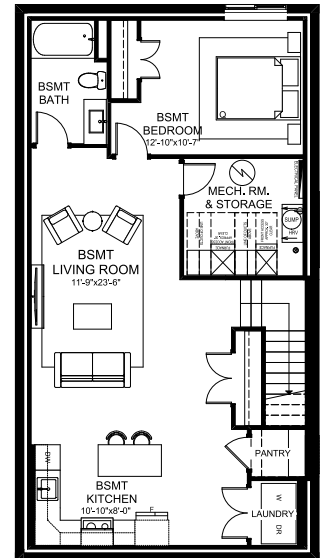

CAREER ACHIEVE 24

3 BEDROOMS | 2.5 BATHS | 2,274 SQ. FT. | 24' POCKET

Some may call you workaholics, but you wear that label with pride.

You work hard and focus on achieving your career aspirations, but you aren't afraid to reward yourself after a long day. Working from both the office and home is fluid, and after a productive day you reward yourself with a long relaxing shower or a glass of wine in your luxurious free-standing soaker tub. **Career Achieve** includes a spacious primary suite with expansive dressing room and a reward ensuite for melting away the stresses of the day. The kitchen has two breakfast bars for quick meal preps, and there's a main floor work station to support your work-from-home needs.

MAIN FLOOR

1,056 SQ. FT.

MAIN FLOOR OPTION Chef's Kitchen

MAIN FLOOR OPTION Home Office

MAIN FLOOR OPTION Side Entry

1 Functional family entrance for getting everyone in and out of the house with ease

2 Large walkthrough pantry for keeping your groceries and small appliances organized

CAREER ACHIEVE 24

3 BEDROOMS | 2.5 BATHS | 2,274 SQ. FT. | 24' POCKET

SECOND FLOOR 1,218 SQ. FT.

SECOND FLOOR OPTION Dressing Room

BASEMENT DEVELOPMENT OPTION 898 SQ. FT.

SECONDARY SUITE OPTION Basement Development 879 SQ. FT.

- 6** Spacious central media room to unwind with a good movie and some popcorn
- 7** Oversized primary suite to provide extra space to rest and recuperate after a long day
- 8** Luxurious ensuite with free standing soaker tub to reward yourself after work hours are done
- 9** Dual sinks and a makeup vanity to streamline your morning routine
- 10** Large dressing room for seamless mornings