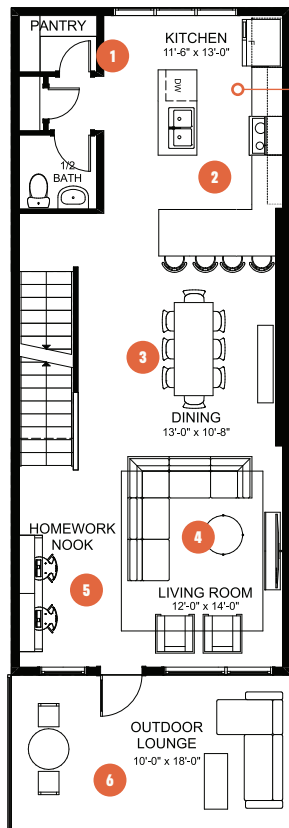

FAMILY SKY VIEW 18

2 BEDROOMS | 2.5 BATHS | 1,981 SQ. FT. | 18' POCKET

The **Family Sky View** home is designed to simplify busy family life to allow for more memorable moments shared together.

Beginning on the ground floor, the wider garage and functional mudroom allows for ease of movement while unloading kids and groceries. You'll also find a spacious play room that was built for movie nights and game time with the family. The main floor is an expansive open concept space that includes a flex space for a homework nook, and two large eating bars for quick meal preps and great conversations. The upper floor includes a luxurious primary suite complete with oversized walk-in closet, tiled shower, and free-standing soaker tub to recharge your batteries after a busy day.

MAIN FLOOR
774 SQ. FT.

MAIN FLOOR OPTION
Chef's Kitchen

UPPER FLOOR OPTION
Family Room

UPPER FLOOR
775 SQ. FT.

- 1** Large pantry and handy closets for keeping your groceries and small appliances organized
- 2** Gourmet kitchen with two expansive eating bars for easy meal prep or grab-and-go meals
- 3** Designated dining area that comfortably seats 8 for great family dinners

FAMILY SKY VIEW 18

2 BEDROOMS | 2.5 BATHS | 1,981 SQ. FT. | 18' POCKET

- Three finished floors of functional living space
- Floor-to-ceiling windows on every level for natural light and amazing views
- Expansive second level outdoor lounge
- Attached garage
- Landscaping included
- No condo fees

GROUND FLOOR 432 SQ. FT.

GROUND FLOOR OPTION Bed & Bath

9 Functional family entrance for getting everyone in and out of the house with ease

10 Spacious play room designed for movie nights and game time with the family