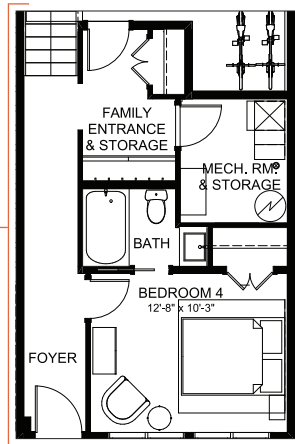

FAMILY SKY VIEW 18

2 BEDROOMS | 2.5 BATHS | 1,981 SQ. FT. | 18' POCKET

The **Family Sky View** home is designed to simplify busy family life to allow for more memorable moments shared together.

Beginning on the ground floor, the wider garage and functional mudroom allows for ease of movement while unloading kids and groceries. You'll also find a spacious play room that was built for movie nights and game time with the family. The main floor is an expansive open concept space that includes a flex space for a homework nook, and two large eating bars for quick meal preps and great conversations. The upper floor includes a luxurious primary suite complete with oversized walk-in closet, tiled shower, and free-standing soaker tub to recharge your batteries after a busy day.

MAIN FLOOR
774 SQ. FT.

MAIN FLOOR OPTION
Chef's Kitchen

UPPER FLOOR OPTION
Family Room

UPPER FLOOR
775 SQ. FT.

- 1** Large pantry and handy closets for keeping your groceries and small appliances organized
- 2** Gourmet kitchen with two expansive eating bars for easy meal prep or grab-and-go meals
- 3** Designated dining area that comfortably seats 8 for great family dinners

FAMILY SKY VIEW 18

2 BEDROOMS | 2.5 BATHS | 1,981 SQ. FT. | 18' POCKET

- Three finished floors of functional living space
- Floor-to-ceiling windows on every level for natural light and amazing views
- Expansive second level outdoor lounge
- Attached garage
- Landscaping included
- No condo fees

GROUND FLOOR 432 SQ. FT.

GROUND FLOOR OPTION Bed & Bath

9 Functional family entrance for getting everyone in and out of the house with ease

10 Spacious play room designed for movie nights and game time with the family