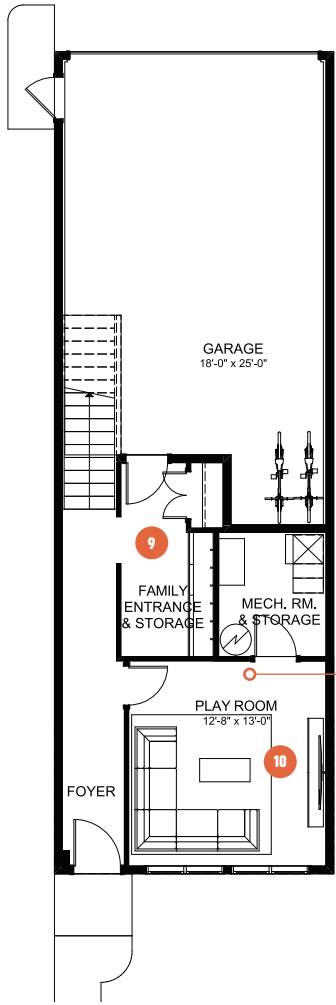

GROUND FLOOR 432 SQ. FT.