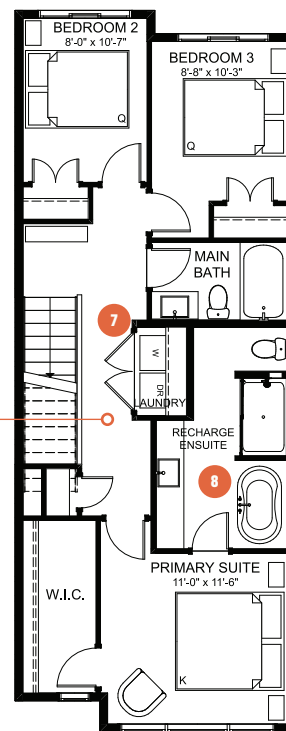

FAMILY SKY VIEW 18

2 BEDROOMS | 2.5 BATHS | 1,981 SQ. FT. | 18' POCKET

The **Family Sky View** home is designed to simplify busy family life to allow for more memorable moments shared together.

Beginning on the ground floor, the wider garage and functional mudroom allows for ease of movement while unloading kids and groceries. You'll also find a spacious play room that was built for movie nights and game time with the family. The main floor is an expansive open concept space that includes a flex space for a homework nook, and two large eating bars for quick meal preps and great conversations. The upper floor includes a luxurious primary suite complete with oversized walk-in closet, tiled shower, and free-standing soaker tub to recharge your batteries after a busy day.

MAIN FLOOR
774 SQ. FT.

MAIN FLOOR OPTION
Chef's Kitchen

UPPER FLOOR OPTION
Family Room

UPPER FLOOR
775 SQ. FT.

- 1** Large pantry and handy closets for keeping your groceries and small appliances organized
- 2** Gourmet kitchen with two expansive eating bars for easy meal prep or grab-and-go meals
- 3** Designated dining area that comfortably seats 8 for great family dinners

- 4** Oversized living room with space for everyone to put up their feet
- 5** Dedicated homework nook for space for the kids to focus
- 6** Expansive outdoor lounge to enjoy the warm summer evenings

- 7** Convenient upper floor laundry space to make laundry a breeze
- 8** Luxurious primary suite to recharge your batteries after a busy day

FAMILY SKY VIEW 18

2 BEDROOMS | 2.5 BATHS | 1,981 SQ. FT. | 18' POCKET

- Three finished floors of functional living space
- Floor-to-ceiling windows on every level for natural light and amazing views
- Expansive second level outdoor lounge
- Attached garage
- Landscaping included
- No condo fees