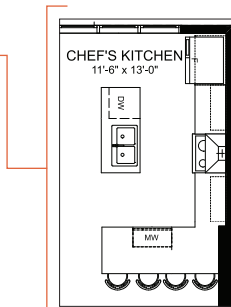

FAMILY SKY VIEW 18

2 BEDROOMS | 2.5 BATHS | 1,981 SQ. FT. | 18' POCKET

The **Family Sky View** home is designed to simplify busy family life to allow for more memorable moments shared together.

Beginning on the ground floor, the wider garage and functional mudroom allows for ease of movement while unloading kids and groceries. You'll also find a spacious play room that was built for movie nights and game time with the family. The main floor is an expansive open concept space that includes a flex space for a homework nook, and two large eating bars for quick meal preps and great conversations. The upper floor includes a luxurious primary suite complete with oversized walk-in closet, tiled shower, and free-standing soaker tub to recharge your batteries after a busy day.

MAIN FLOOR
774 SQ. FT.

MAIN FLOOR OPTION
Chef's Kitchen

UPPER FLOOR OPTION
Family Room

UPPER FLOOR
775 SQ. FT.

- 1** Large pantry and handy closets for keeping your groceries and small appliances organized
- 2** Gourmet kitchen with two expansive eating bars for easy meal prep or grab-and-go meals
- 3** Designated dining area that comfortably seats 8 for great family dinners

FAMILY SKY VIEW 18

2 BEDROOMS | 2.5 BATHS | 1,981 SQ. FT. | 18' POCKET

- Three finished floors of functional living space
- Floor-to-ceiling windows on every level for natural light and amazing views
- Expansive second level outdoor lounge
- Attached garage
- Landscaping included
- No condo fees