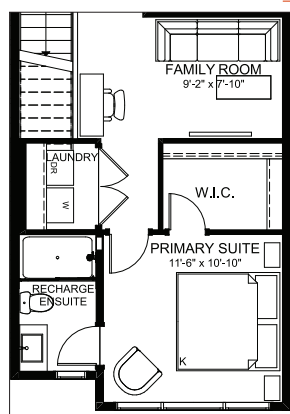

FAMILY SKY VIEW 18

2 BEDROOMS | 2.5 BATHS | 1,981 SQ. FT. | 18' POCKET

The **Family Sky View** home is designed to simplify busy family life to allow for more memorable moments shared together.

Beginning on the ground floor, the wider garage and functional mudroom allows for ease of movement while unloading kids and groceries. You'll also find a spacious play room that was built for movie nights and game time with the family. The main floor is an expansive open concept space that includes a flex space for a homework nook, and two large eating bars for quick meal preps and great conversations. The upper floor includes a luxurious primary suite complete with oversized walk-in closet, tiled shower, and free-standing soaker tub to recharge your batteries after a busy day.

MAIN FLOOR
774 SQ. FT.

MAIN FLOOR OPTION
Chef's Kitchen

UPPER FLOOR OPTION
Family Room

UPPER FLOOR
775 SQ. FT.

- 1** Large pantry and handy closets for keeping your groceries and small appliances organized
- 2** Gourmet kitchen with two expansive eating bars for easy meal prep or grab-and-go meals
- 3** Designated dining area that comfortably seats 8 for great family dinners

- 4** Oversized living room with space for everyone to put up their feet
- 5** Dedicated homework nook for space for the kids to focus
- 6** Expansive outdoor lounge to enjoy the warm summer evenings

- 7** Convenient upper floor laundry space to make laundry a breeze
- 8** Luxurious primary suite to recharge your batteries after a busy day

FAMILY SKY VIEW 18

2 BEDROOMS | 2.5 BATHS | 1,981 SQ. FT. | 18' POCKET

- Three finished floors of functional living space
- Floor-to-ceiling windows on every level for natural light and amazing views
- Expansive second level outdoor lounge
- Attached garage
- Landscaping included
- No condo fees