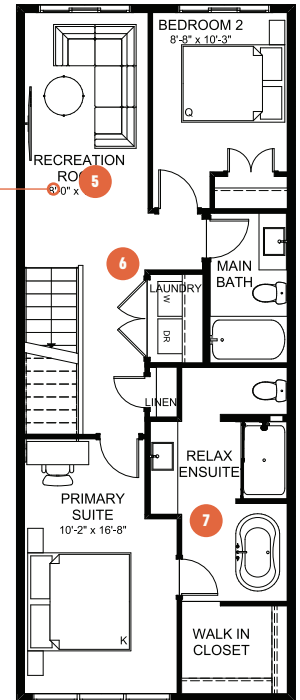

ENTERTAIN SKY VIEW 18

2 BEDROOMS | 2.5 BATHS | 1,877 SQ. FT. | 18' POCKET

The **Entertain Sky View** home is designed for those who love to host and put the experiences of their guests first.

Starting from the ground floor level, you can conveniently welcome guests through both the front foyer or garage entry. An expansive entertainment room for your TV, poker table or foosball is the ideal space for creating fun memories with your guests. On the main floor, the space is designed for hosting; with a kitchen at the heart of the party and a large dining room that flows onto the outdoor lounge, guests are able to move from cocktails and dinner appies, to engaging conversations with ease. The upper floor continues the party upstairs with a recreation room, and a primary suite with tiled shower and free-standing soaker allows you to put your feet up after all you do for others.

MAIN FLOOR 442 SQ. FT.

MAIN FLOOR OPTION Chef's Kitchen

UPPER FLOOR OPTION Three Bedroom

UPPER FLOOR 772 SQ. FT.

- 1 Spacious gathering room to enjoy great company and conversations
- 2 Central open kitchen that is the heart of the party
- 3 Designated dining area that comfortably seats 8

- 7 Luxurious ensuite with tiled shower and free standing soaker tub to put up your feet after a great night of hosting

ENTERTAIN SKY VIEW 18

2 BEDROOMS | 2.5 BATHS | 1,877 SQ. FT. | 18' POCKET

- Three finished floors of functional living space
- Floor-to-ceiling windows on every level for natural light and amazing views
- Expansive second level outdoor lounge
- Attached garage
- Landscaping included
- No condo fees

GROUND FLOOR
326 SQ. FT.

GROUND FLOOR OPTION
Bed & Bath

- 8 Guest reception area with ample storage to give a warm welcome
- 9 Expansive entertainment room that is the ideal space for creating fun memories with your guests