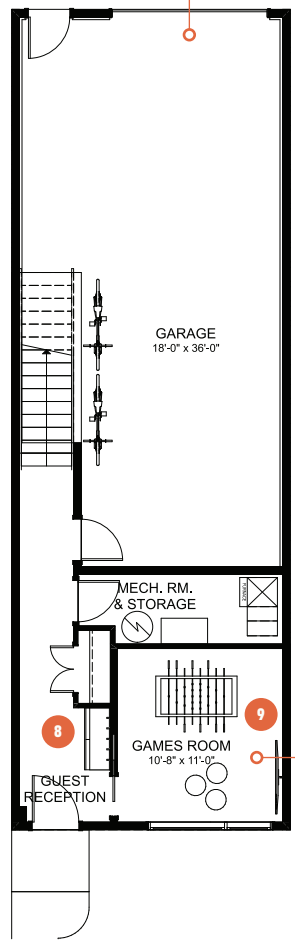

ENTERTAIN SKY VIEW 18

2 BEDROOMS | 2.5 BATHS | 1,877 SQ. FT. | 18' POCKET

The **Entertain Sky View** home is designed for those who love to host and put the experiences of their guests first.

Starting from the ground floor level, you can conveniently welcome guests through both the front foyer or garage entry. An expansive entertainment room for your TV, poker table or foosball is the ideal space for creating fun memories with your guests. On the main floor, the space is designed for hosting; with a kitchen at the heart of the party and a large dining room that flows onto the outdoor lounge, guests are able to move from cocktails and dinner appies, to engaging conversations with ease. The upper floor continues the party upstairs with a recreation room, and a primary suite with tiled shower and free-standing soaker allows you to put your feet up after all you do for others.

MAIN FLOOR 442 SQ. FT.

MAIN FLOOR OPTION Chef's Kitchen

UPPER FLOOR OPTION Three Bedroom

UPPER FLOOR 772 SQ. FT.

- 1 Spacious gathering room to enjoy great company and conversations
- 2 Central open kitchen that is the heart of the party
- 3 Designated dining area that comfortably seats 8

- 7 Luxurious ensuite with tiled shower and free standing soaker tub to put up your feet after a great night of hosting

ENTERTAIN SKY VIEW 18

2 BEDROOMS | 2.5 BATHS | 1,877 SQ. FT. | 18' POCKET

- Three finished floors of functional living space
- Floor-to-ceiling windows on every level for natural light and amazing views
- Expansive second level outdoor lounge
- Attached garage
- Landscaping included
- No condo fees

GROUND FLOOR
326 SQ. FT.

GROUND FLOOR OPTION
Bed & Bath

- 8 Guest reception area with ample storage to give a warm welcome
- 9 Expansive entertainment room that is the ideal space for creating fun memories with your guests