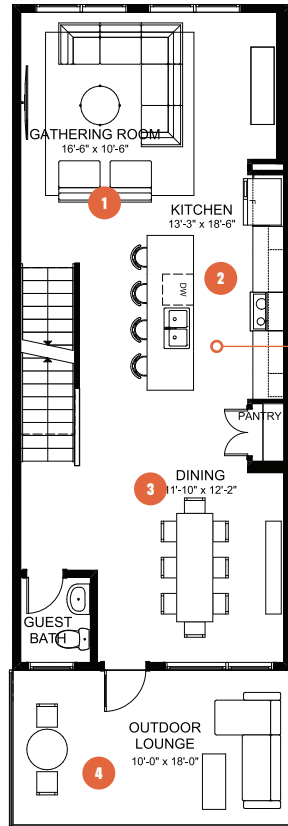

ENTERTAIN SKY VIEW 18

2 BEDROOMS | 2.5 BATHS | 1,877 SQ. FT. | 18' POCKET

The **Entertain Sky View** home is designed for those who love to host and put the experiences of their guests first.

Starting from the ground floor level, you can conveniently welcome guests through both the front foyer or garage entry. An expansive entertainment room for your TV, poker table or foosball is the ideal space for creating fun memories with your guests. On the main floor, the space is designed for hosting; with a kitchen at the heart of the party and a large dining room that flows onto the outdoor lounge, guests are able to move from cocktails and dinner appies, to engaging conversations with ease. The upper floor continues the party upstairs with a recreation room, and a primary suite with tiled shower and free-standing soaker allows you to put your feet up after all you do for others.

MAIN FLOOR 442 SQ. FT.

MAIN FLOOR OPTION Chef's Kitchen

UPPER FLOOR OPTION Three Bedroom

UPPER FLOOR 772 SQ. FT.

- 1 Spacious gathering room to enjoy great company and conversations
- 2 Central open kitchen that is the heart of the party
- 3 Designated dining area that comfortably seats 8

- 7 Luxurious ensuite with tiled shower and free standing soaker tub to put up your feet after a great night of hosting

ENTERTAIN SKY VIEW 18

2 BEDROOMS | 2.5 BATHS | 1,877 SQ. FT. | 18' POCKET

- Three finished floors of functional living space
- Floor-to-ceiling windows on every level for natural light and amazing views
- Expansive second level outdoor lounge
- Attached garage
- Landscaping included
- No condo fees

GROUND FLOOR
326 SQ. FT.

GROUND FLOOR OPTION
Bed & Bath

- 8 Guest reception area with ample storage to give a warm welcome
- 9 Expansive entertainment room that is the ideal space for creating fun memories with your guests