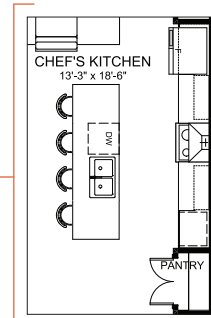

ENTERTAIN SKY VIEW 18

2 BEDROOMS | 2.5 BATHS | 1,877 SQ. FT. | 18' POCKET

The **Entertain Sky View** home is designed for those who love to host and put the experiences of their guests first.

Starting from the ground floor level, you can conveniently welcome guests through both the front foyer or garage entry. An expansive entertainment room for your TV, poker table or foosball is the ideal space for creating fun memories with your guests. On the main floor, the space is designed for hosting; with a kitchen at the heart of the party and a large dining room that flows onto the outdoor lounge, guests are able to move from cocktails and dinner appies, to engaging conversations with ease. The upper floor continues the party upstairs with a recreation room, and a primary suite with tiled shower and free-standing soaker allows you to put your feet up after all you do for others.

MAIN FLOOR 442 SQ. FT.

MAIN FLOOR OPTION Chef's Kitchen

UPPER FLOOR OPTION Three Bedroom

UPPER FLOOR 772 SQ. FT.

- 1 Spacious gathering room to enjoy great company and conversations
- 2 Central open kitchen that is the heart of the party
- 3 Designated dining area that comfortably seats 8

- 7 Luxurious ensuite with tiled shower and free standing soaker tub to put up your feet after a great night of hosting

ENTERTAIN SKY VIEW 18

2 BEDROOMS | 2.5 BATHS | 1,877 SQ. FT. | 18' POCKET

- Three finished floors of functional living space
- Floor-to-ceiling windows on every level for natural light and amazing views
- Expansive second level outdoor lounge
- Attached garage
- Landscaping included
- No condo fees