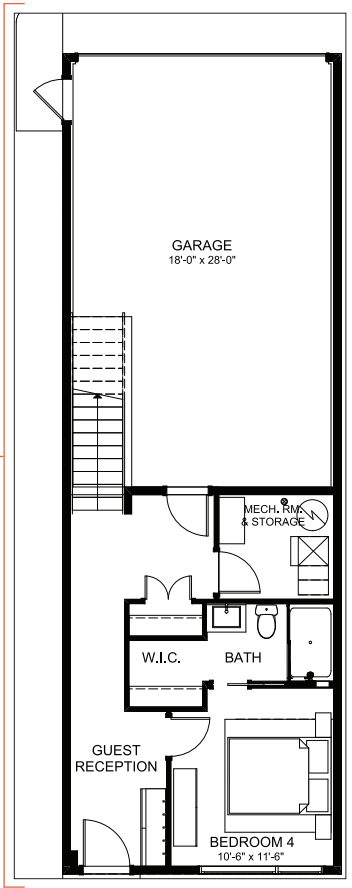

ENTERTAIN SKY VIEW 18

2 BEDROOMS | 2.5 BATHS | 1,877 SQ. FT. | 18' POCKET

The **Entertain Sky View** home is designed for those who love to host and put the experiences of their guests first.

Starting from the ground floor level, you can conveniently welcome guests through both the front foyer or garage entry. An expansive entertainment room for your TV, poker table or foosball is the ideal space for creating fun memories with your guests. On the main floor, the space is designed for hosting; with a kitchen at the heart of the party and a large dining room that flows onto the outdoor lounge, guests are able to move from cocktails and dinner appies, to engaging conversations with ease. The upper floor continues the party upstairs with a recreation room, and a primary suite with tiled shower and free-standing soaker allows you to put your feet up after all you do for others.

MAIN FLOOR 442 SQ. FT.

MAIN FLOOR OPTION Chef's Kitchen

UPPER FLOOR OPTION Three Bedroom

UPPER FLOOR 772 SQ. FT.

- 1 Spacious gathering room to enjoy great company and conversations
- 2 Central open kitchen that is the heart of the party
- 3 Designated dining area that comfortably seats 8

- 7 Luxurious ensuite with tiled shower and free standing soaker tub to put up your feet after a great night of hosting

ENTERTAIN SKY VIEW 18

2 BEDROOMS | 2.5 BATHS | 1,877 SQ. FT. | 18' POCKET

- Three finished floors of functional living space
- Floor-to-ceiling windows on every level for natural light and amazing views
- Expansive second level outdoor lounge
- Attached garage
- Landscaping included
- No condo fees

GROUND FLOOR
326 SQ. FT.

GROUND FLOOR OPTION
Bed & Bath

- 8 Guest reception area with ample storage to give a warm welcome
- 9 Expansive entertainment room that is the ideal space for creating fun memories with your guests