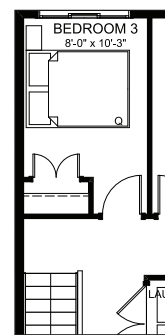

ENTERTAIN SKY VIEW 18

2 BEDROOMS | 2.5 BATHS | 1,877 SQ. FT. | 18' POCKET

The **Entertain Sky View** home is designed for those who love to host and put the experiences of their guests first.

Starting from the ground floor level, you can conveniently welcome guests through both the front foyer or garage entry. An expansive entertainment room for your TV, poker table or foosball is the ideal space for creating fun memories with your guests. On the main floor, the space is designed for hosting; with a kitchen at the heart of the party and a large dining room that flows onto the outdoor lounge, guests are able to move from cocktails and dinner appies, to engaging conversations with ease. The upper floor continues the party upstairs with a recreation room, and a primary suite with tiled shower and free-standing soaker allows you to put your feet up after all you do for others.

MAIN FLOOR 442 SQ. FT.

MAIN FLOOR OPTION Chef's Kitchen

UPPER FLOOR OPTION Three Bedroom

UPPER FLOOR 772 SQ. FT.

- 1 Spacious gathering room to enjoy great company and conversations
- 2 Central open kitchen that is the heart of the party
- 3 Designated dining area that comfortably seats 8

- 7 Luxurious ensuite with tiled shower and free standing soaker tub to put up your feet after a great night of hosting

ENTERTAIN SKY VIEW 18

2 BEDROOMS | 2.5 BATHS | 1,877 SQ. FT. | 18' POCKET

- Three finished floors of functional living space
- Floor-to-ceiling windows on every level for natural light and amazing views
- Expansive second level outdoor lounge
- Attached garage
- Landscaping included
- No condo fees

GROUND FLOOR
326 SQ. FT.

GROUND FLOOR OPTION
Bed & Bath

- 8 Guest reception area with ample storage to give a warm welcome
- 9 Expansive entertainment room that is the ideal space for creating fun memories with your guests