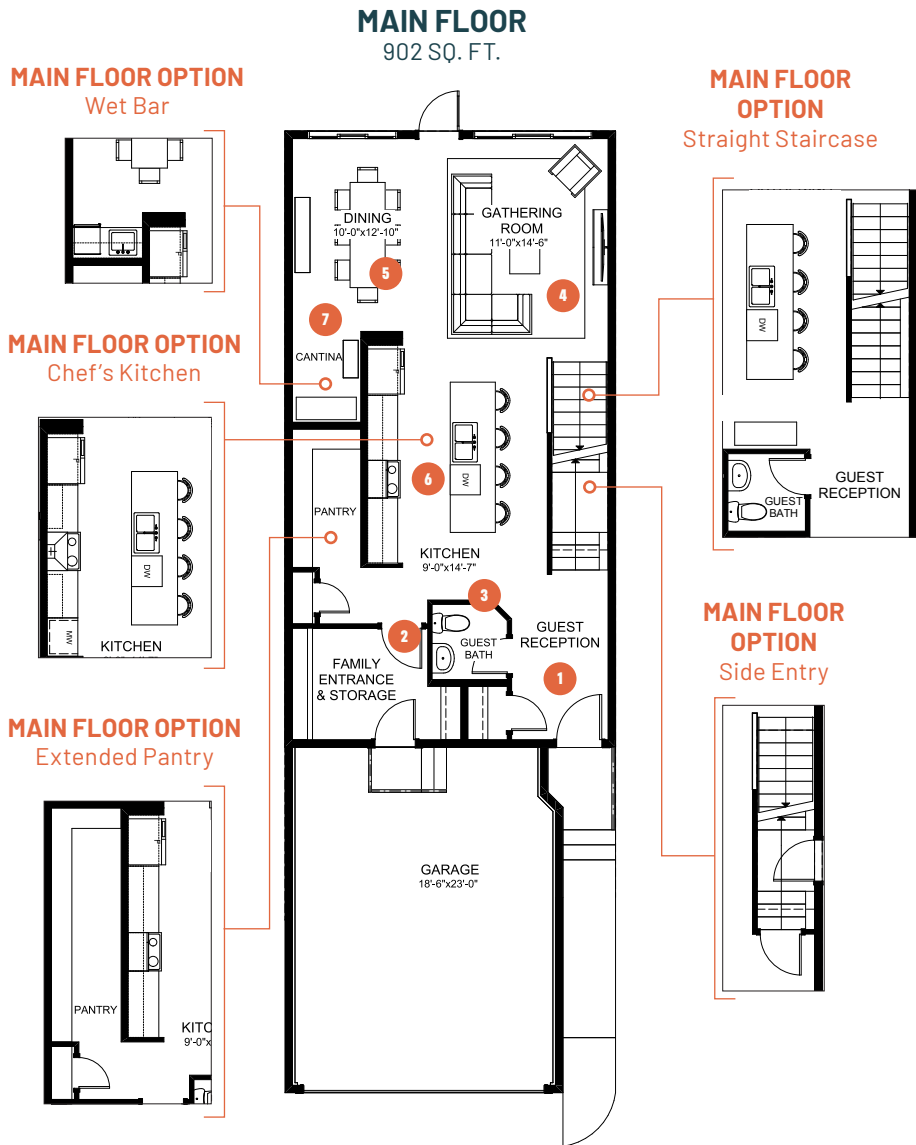

ENTERTAIN IMPRESSION 22

3 BEDROOMS | 2.5 BATHS | 1,997 SQ. FT. | 22' POCKET

Creating a standout impression is everything to you, so you believe in putting your best foot forward whenever you have guests over.

You're proud of your home and you're not afraid to show it off a little. You elevate your hosting game by thinking of every tiny detail like handwritten name plates, lush floral arrangements, a chef-inspired menu and drinks to match. **Entertain Impression** includes an oversized kitchen island and a large, dedicated dining space perfect for preparing and showcasing meals. The main floor flex area or "cantina" can be used as a bar or wine collection room. An upstairs recreation room works for more casual gatherings or a place for the kids to have a party of their own. Three bedrooms, including a primary suite with ensuite, are also located on the home's second floor.

- 1** Open guest reception with storage to give your guests a great first impression
- 2** Closed off family entrance and pantry to store your ingredients and kitchen tools away from the main entertaining space
- 3** Tucked away guest bath for added privacy
- 4** Spacious gathering room to enjoy great company and conversations
- 5** Dedicated dining space for showcasing your favourite recipes
- 6** Kitchen with large countertop space to make cooking and serving your guests effortless
- 7** A flex area, or "Cantina", makes the perfect serving prep room or display of your favourite wines

3 BEDROOMS | 2.5 BATHS | 1,997 SQ. FT. | 22' POCKET

SECOND FLOOR
1,095 SQ. FT.

BASEMENT DEVELOPMENT OPTION
700 SQ. FT.

SECONDARY SUITE OPTION
Basement Development
700 SQ. FT.

- 8** Large central recreation room lets you bring the fun upstairs
- 9** Relaxing primary suite with extra space to wind down after a night of hosting
- 10** Luxurious ensuite with free standing soaker tub and fully tiled shower to treat yourself after treating others