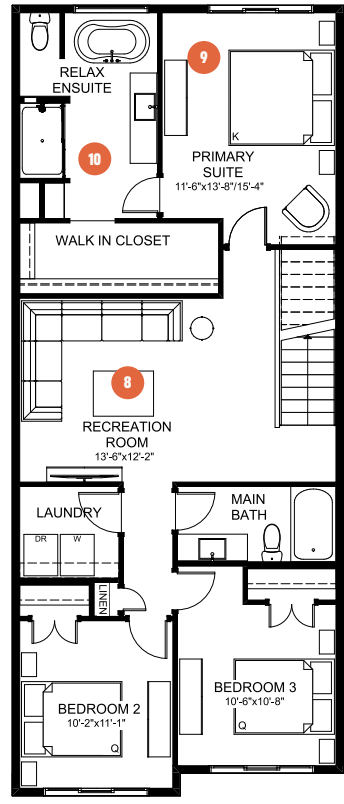

ENTERTAIN IMPRESSION 22

3 BEDROOMS | 2.5 BATHS | 1,997 SQ. FT. | 22' POCKET

Creating a standout impression is everything to you, so you believe in putting your best foot forward whenever you have guests over.

You're proud of your home and you're not afraid to show it off a little. You elevate your hosting game by thinking of every tiny detail like handwritten name plates, lush floral arrangements, a chef-inspired menu and drinks to match. **Entertain Impression** includes an oversized kitchen island and a large, dedicated dining space perfect for preparing and showcasing meals. The main floor flex area or "cantina" can be used as a bar or wine collection room. An upstairs recreation room works for more casual gatherings or a place for the kids to have a party of their own. Three bedrooms, including a primary suite with ensuite, are also located on the home's second floor.

Updated December 23, 2021

Rendering artists Interpretation ONLY & may not be exactly as shown. Floorplans, specifications and dimensions shown are approximate and subject to change without notice.

ENTERTAIN IMPRESSION 22

3 BEDROOMS | 2.5 BATHS | 1,997 SQ. FT. | 22' POCKET

SECOND FLOOR
1,095 SQ. FT.

BASEMENT DEVELOPMENT OPTION
700 SQ. FT.

SECONDARY SUITE OPTION
Basement Development
700 SQ. FT.

- 8** Large central recreation room lets you bring the fun upstairs
- 9** Relaxing primary suite with extra space to wind down after a night of hosting
- 10** Luxurious ensuite with free standing soaker tub and fully tiled shower to treat yourself after treating others