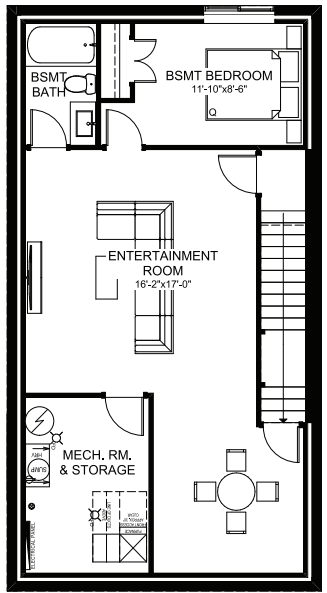

ENTERTAIN IMPRESSION 22

3 BEDROOMS | 2.5 BATHS | 1,997 SQ. FT. | 22' POCKET

Creating a standout impression is everything to you, so you believe in putting your best foot forward whenever you have guests over.

You're proud of your home and you're not afraid to show it off a little. You elevate your hosting game by thinking of every tiny detail like handwritten name plates, lush floral arrangements, a chef-inspired menu and drinks to match. **Entertain Impression** includes an oversized kitchen island and a large, dedicated dining space perfect for preparing and showcasing meals. The main floor flex area or "cantina" can be used as a bar or wine collection room. An upstairs recreation room works for more casual gatherings or a place for the kids to have a party of their own. Three bedrooms, including a primary suite with ensuite, are also located on the home's second floor.

Updated December 23, 2021

Rendering artists Interpretation ONLY & may not be exactly as shown. Floorplans, specifications and dimensions shown are approximate and subject to change without notice.

ENTERTAIN IMPRESSION 22

3 BEDROOMS | 2.5 BATHS | 1,997 SQ. FT. | 22' POCKET

SECOND FLOOR
1,095 SQ. FT.

BASEMENT DEVELOPMENT OPTION
700 SQ. FT.

SECONDARY SUITE OPTION
Basement Development
700 SQ. FT.

- 8** Large central recreation room lets you bring the fun upstairs
- 9** Relaxing primary suite with extra space to wind down after a night of hosting
- 10** Luxurious ensuite with free standing soaker tub and fully tiled shower to treat yourself after treating others