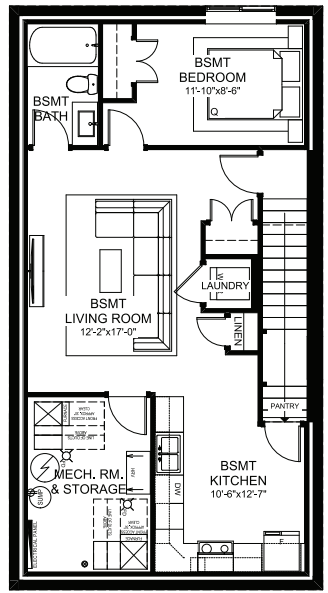

ENTERTAIN IMPRESSION 22

3 BEDROOMS | 2.5 BATHS | 1,997 SQ. FT. | 22' POCKET

Creating a standout impression is everything to you, so you believe in putting your best foot forward whenever you have guests over.

You're proud of your home and you're not afraid to show it off a little. You elevate your hosting game by thinking of every tiny detail like handwritten name plates, lush floral arrangements, a chef-inspired menu and drinks to match. **Entertain Impression** includes an oversized kitchen island and a large, dedicated dining space perfect for preparing and showcasing meals. The main floor flex area or "cantina" can be used as a bar or wine collection room. An upstairs recreation room works for more casual gatherings or a place for the kids to have a party of their own. Three bedrooms, including a primary suite with ensuite, are also located on the home's second floor.

- 1** Open guest reception with storage to give your guests a great first impression
- 2** Closed off family entrance and pantry to store your ingredients and kitchen tools away from the main entertaining space
- 3** Tucked away guest bath for added privacy
- 4** Spacious gathering room to enjoy great company and conversations
- 5** Dedicated dining space for showcasing your favourite recipes
- 6** Kitchen with large countertop space to make cooking and serving your guests effortless
- 7** A flex area, or "Cantina", makes the perfect serving prep room or display of your favourite wines

3 BEDROOMS | 2.5 BATHS | 1,997 SQ. FT. | 22' POCKET

SECOND FLOOR
1,095 SQ. FT.

BASEMENT DEVELOPMENT OPTION
700 SQ. FT.

SECONDARY SUITE OPTION
Basement Development
700 SQ. FT.

- 8** Large central recreation room lets you bring the fun upstairs
- 9** Relaxing primary suite with extra space to wind down after a night of hosting
- 10** Luxurious ensuite with free standing soaker tub and fully tiled shower to treat yourself after treating others