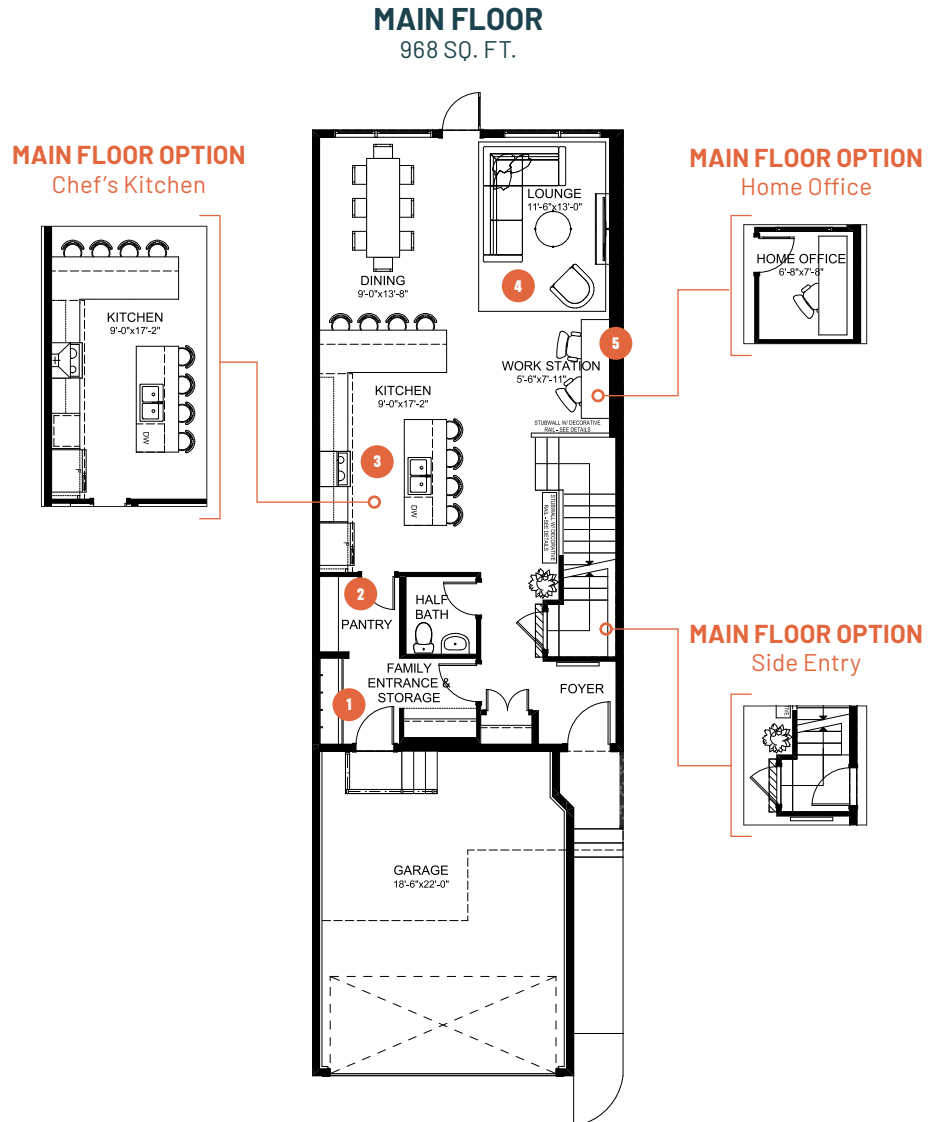

# CAREER ACHIEVE 22

3 BEDROOMS | 2.5 BATHS | 2,079 SQ. FT. | 22' POCKET

Some may call you workaholics, but you wear that label with pride.

You work hard and focus on achieving your career aspirations, but you aren't afraid to reward yourself after a long day. Working from both the office and home is fluid, and after a productive day you reward yourself with a long relaxing shower or a glass of wine in your luxurious free-standing soaker tub. **Career Achieve** includes a spacious primary suite with expansive dressing room and a reward ensuite for melting away the stresses of the day. The kitchen has two breakfast bars for quick meal preps, and there's a main floor work station to support your work-from-home needs.

**1** Functional family entrance for getting everyone in and out of the house with ease

**2** Large walkthrough pantry for keeping your groceries and small appliances organized

**3** Gourmet kitchen with two expansive eating bars for quick breakfasts and casual dining

### SECOND FLOOR OPTION Dressing Room

## SECONDARY SUITE OPTION Basement Development 798 SQ. FT.

- 6** Spacious central media room to unwind with a good movie and some popcorn
- 7** Oversized primary suite to provide extra space to rest and recuperate after a long day
- 8** Luxurious ensuite with free standing soaker tub to reward yourself after work hours are done
- 9** Dual sinks and a makeup vanity to streamline your morning routine
- 10** Large dressing room for seamless mornings