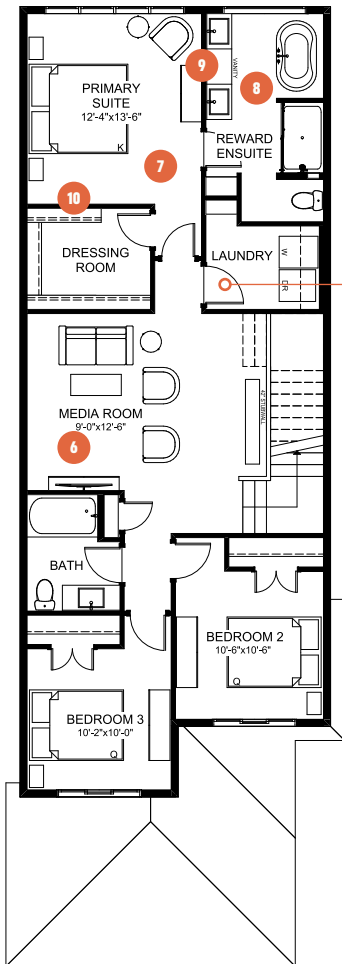

# CAREER ACHIEVE 22

3 BEDROOMS | 2.5 BATHS | 2,079 SQ. FT. | 22' POCKET

Some may call you workaholics, but you wear that label with pride.

You work hard and focus on achieving your career aspirations, but you aren't afraid to reward yourself after a long day. Working from both the office and home is fluid, and after a productive day you reward yourself with a long relaxing shower or a glass of wine in your luxurious free-standing soaker tub. **Career Achieve** includes a spacious primary suite with expansive dressing room and a reward ensuite for melting away the stresses of the day. The kitchen has two breakfast bars for quick meal preps, and there's a main floor work station to support your work-from-home needs.

# CAREER ACHIEVE 22

3 BEDROOMS | 2.5 BATHS | 2,079 SQ. FT. | 22' POCKET

## SECOND FLOOR 1,111 SQ. FT.

## SECONDARY SUITE OPTION Basement Development 798 SQ. FT.

- 6** Spacious central media room to unwind with a good movie and some popcorn
- 7** Oversized primary suite to provide extra space to rest and recuperate after a long day
- 8** Luxurious ensuite with free standing soaker tub to reward yourself after work hours are done
- 9** Dual sinks and a makeup vanity to streamline your morning routine
- 10** Large dressing room for seamless mornings