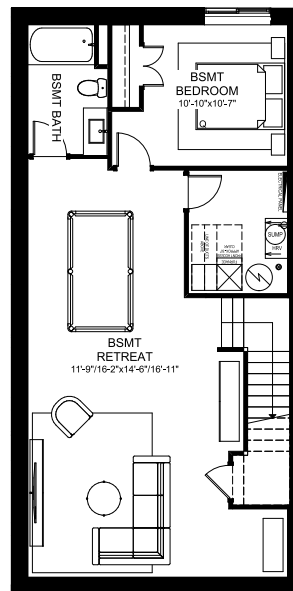

# CAREER ACHIEVE 22

3 BEDROOMS | 2.5 BATHS | 2,079 SQ. FT. | 22' POCKET

Some may call you workaholics, but you wear that label with pride.

You work hard and focus on achieving your career aspirations, but you aren't afraid to reward yourself after a long day. Working from both the office and home is fluid, and after a productive day you reward yourself with a long relaxing shower or a glass of wine in your luxurious free-standing soaker tub. **Career Achieve** includes a spacious primary suite with expansive dressing room and a reward ensuite for melting away the stresses of the day. The kitchen has two breakfast bars for quick meal preps, and there's a main floor work station to support your work-from-home needs.

# CAREER ACHIEVE 22

3 BEDROOMS | 2.5 BATHS | 2,079 SQ. FT. | 22' POCKET

## SECOND FLOOR 1,111 SQ. FT.

## SECONDARY SUITE OPTION Basement Development 798 SQ. FT.

- 6** Spacious central media room to unwind with a good movie and some popcorn
- 7** Oversized primary suite to provide extra space to rest and recuperate after a long day
- 8** Luxurious ensuite with free standing soaker tub to reward yourself after work hours are done
- 9** Dual sinks and a makeup vanity to streamline your morning routine
- 10** Large dressing room for seamless mornings