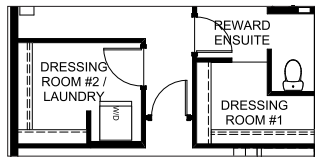

SECOND FLOOR OPTION Dressing Room