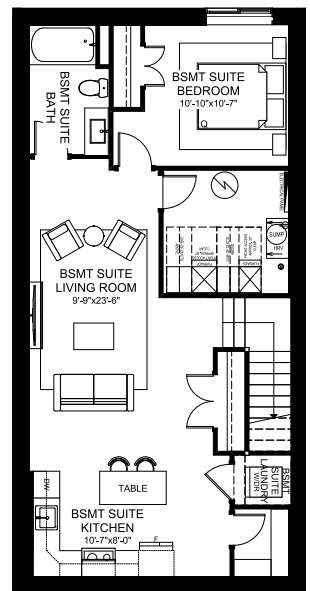

# CAREER ACHIEVE 22

3 BEDROOMS | 2.5 BATHS | 2,079 SQ. FT. | 22' POCKET

Some may call you workaholics, but you wear that label with pride.

You work hard and focus on achieving your career aspirations, but you aren't afraid to reward yourself after a long day. Working from both the office and home is fluid, and after a productive day you reward yourself with a long relaxing shower or a glass of wine in your luxurious free-standing soaker tub. **Career Achieve** includes a spacious primary suite with expansive dressing room and a reward ensuite for melting away the stresses of the day. The kitchen has two breakfast bars for quick meal preps, and there's a main floor work station to support your work-from-home needs.

## SECOND FLOOR 1,111 SQ. FT.

### SECOND FLOOR OPTION Dressing Room

## SECONDARY SUITE OPTION Basement Development 798 SQ. FT.

- 6** Spacious central media room to unwind with a good movie and some popcorn
- 7** Oversized primary suite to provide extra space to rest and recuperate after a long day
- 8** Luxurious ensuite with free standing soaker tub to reward yourself after work hours are done
- 9** Dual sinks and a makeup vanity to streamline your morning routine
- 10** Large dressing room for seamless mornings