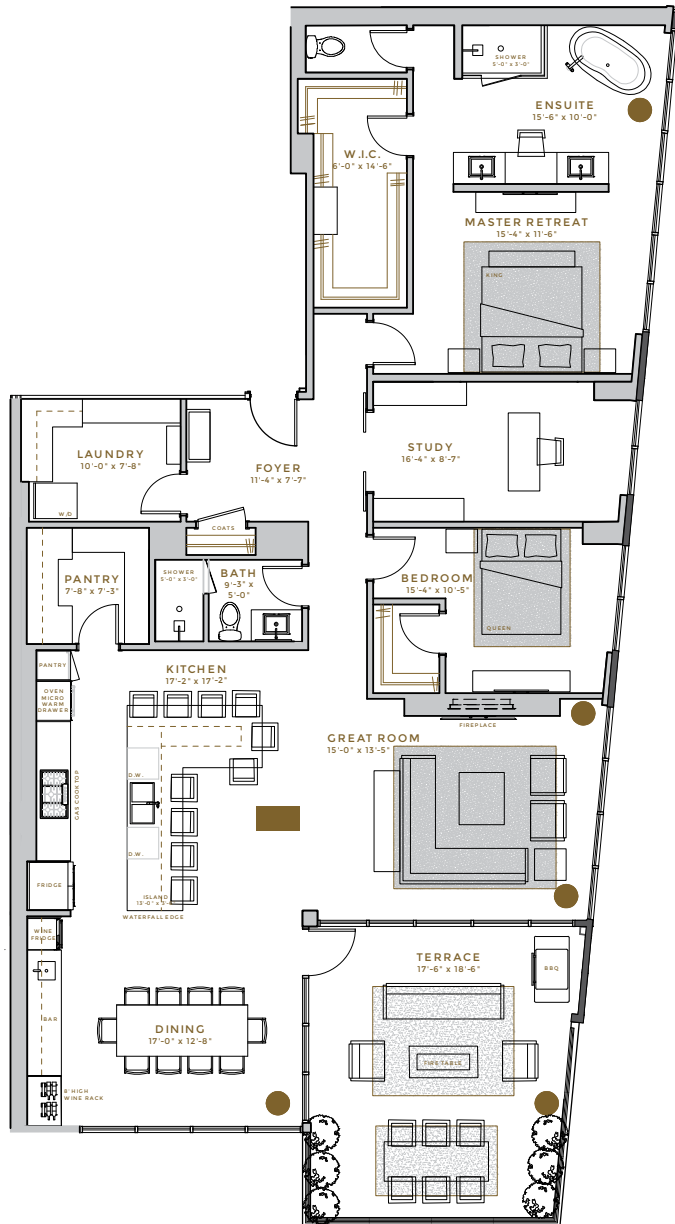

# CENTRAL PARK EAST

Interior	2,024 sq.ft
Terrace	328 sq.ft.
Bedrooms	2 Bed + Den
Bathrooms	2
Exposure	SE

\*Interior square footage and dimensions are based on preliminary architectural drawings and measurements. All measurements are estimated and may vary from the final.