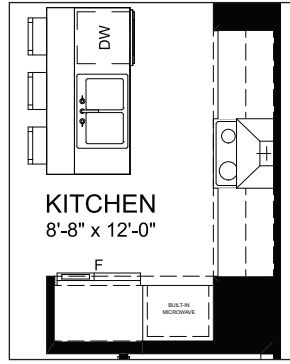

MODERN

GREENBURY'S BROWNSTONE

ROSENTHAL

VENETO 20

2-3 BEDROOMS | 2.5 BATHS | 1354 SQ. FT.

MAIN FLOOR

617 SQ. FT.

UPPER FLOOR

737 SQ. FT.

Rendering artists Interpretation ONLY & may not be exactly as shown. Floor plans, specifications and dimensions shown are approximate and subject to change without notice.

MAIN FLOOR OPTIONS