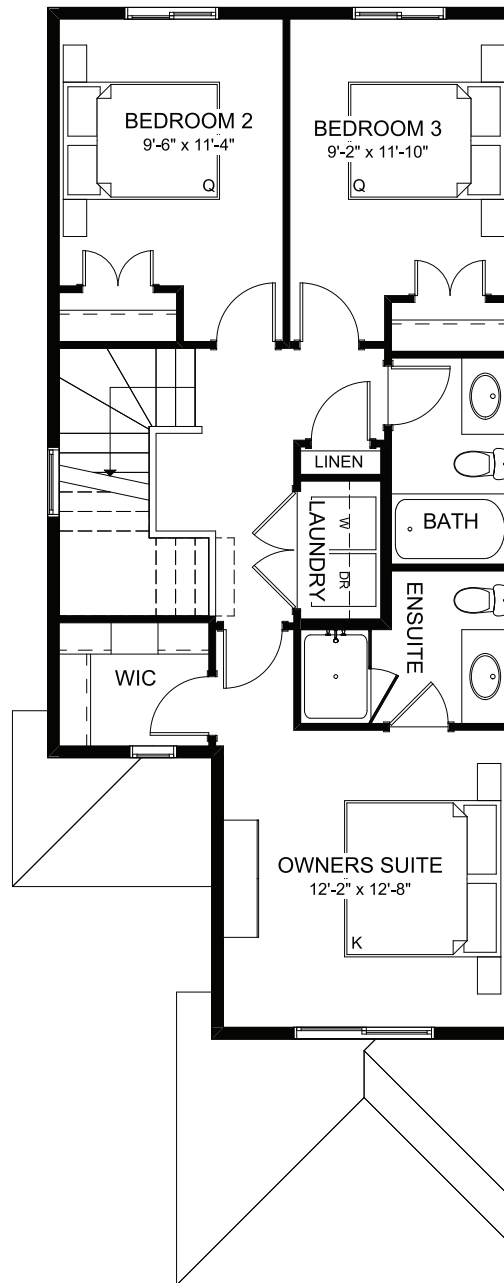

MODERN

GREENBURY'S BROWNSTONE

ROSENTHAL

VENETO 20

2-3 BEDROOMS | 2.5 BATHS | 1354 SQ. FT.

MAIN FLOOR

617 SQ. FT.

UPPER FLOOR

737 SQ. FT.

Rendering artists Interpretation ONLY & may not be exactly as shown. Floor plans, specifications and dimensions shown are approximate and subject to change without notice.

MAIN FLOOR OPTIONS

1 Chef's Kitchen

UPPER FLOOR OPTIONS

2 Dual Master Suites