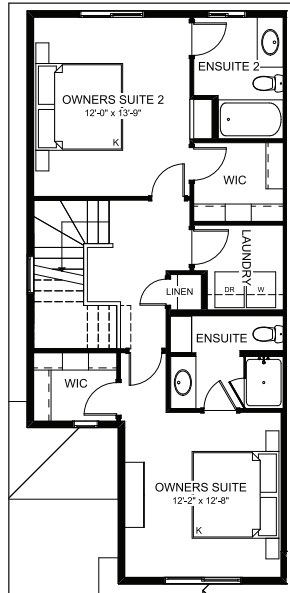

MODERN

GREENBURY'S BROWNSTONE

ROSENTHAL

VENETO 20

2-3 BEDROOMS | 2.5 BATHS | 1354 SQ. FT.

MAIN FLOOR

617 SQ. FT.

UPPER FLOOR

737 SQ. FT.

Rendering artists Interpretation ONLY & may not be exactly as shown. Floor plans, specifications and dimensions shown are approximate and subject to change without notice.

MAIN FLOOR OPTIONS

1 Chef's Kitchen

UPPER FLOOR OPTIONS

2 Dual Master Suites