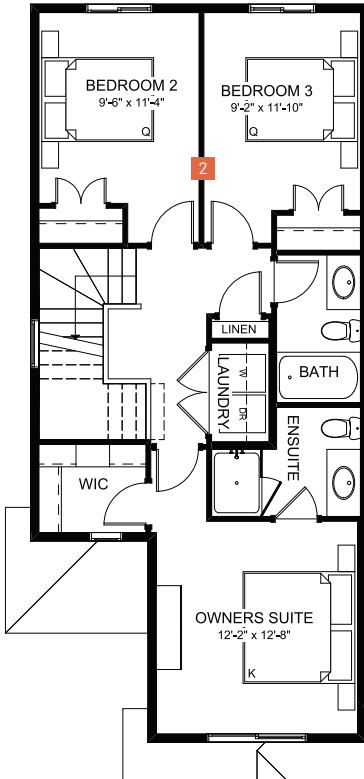

MODERN

GREENBURY'S BROWNSTONE

ROSENTHAL

VENETO 20

2-3 BEDROOMS | 2.5 BATHS | 1354 SQ. FT.

MAIN FLOOR

617 SQ. FT.

UPPER FLOOR

737 SQ. FT.

Rendering artists Interpretation ONLY & may not be exactly as shown. Floor plans, specifications and dimensions shown are approximate and subject to change without notice.

MAIN FLOOR OPTIONS

1 Chef's Kitchen

UPPER FLOOR OPTIONS

2 Dual Master Suites