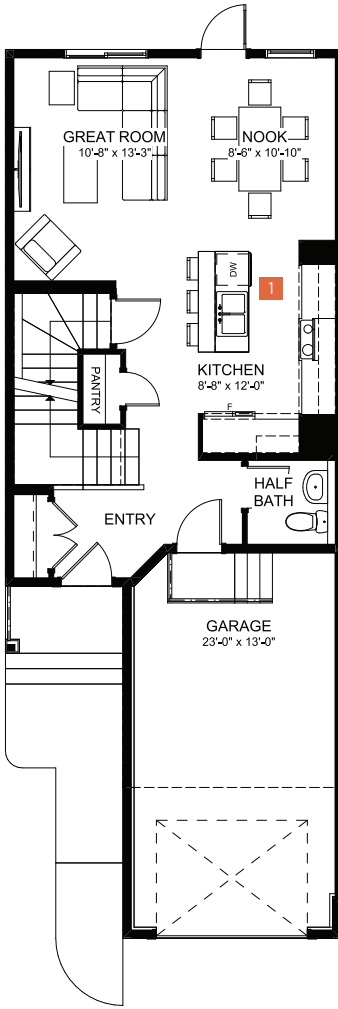

MODERN

GREENBURY'S BROWNSTONE

ROSENTHAL

VENETO 20

2-3 BEDROOMS | 2.5 BATHS | 1354 SQ. FT.

MAIN FLOOR

617 SQ. FT.

UPPER FLOOR

737 SQ. FT.

Rendering artists Interpretation ONLY & may not be exactly as shown. Floor plans, specifications and dimensions shown are approximate and subject to change without notice.

MAIN FLOOR OPTIONS

1 Chef's Kitchen

UPPER FLOOR OPTIONS

2 Dual Master Suites