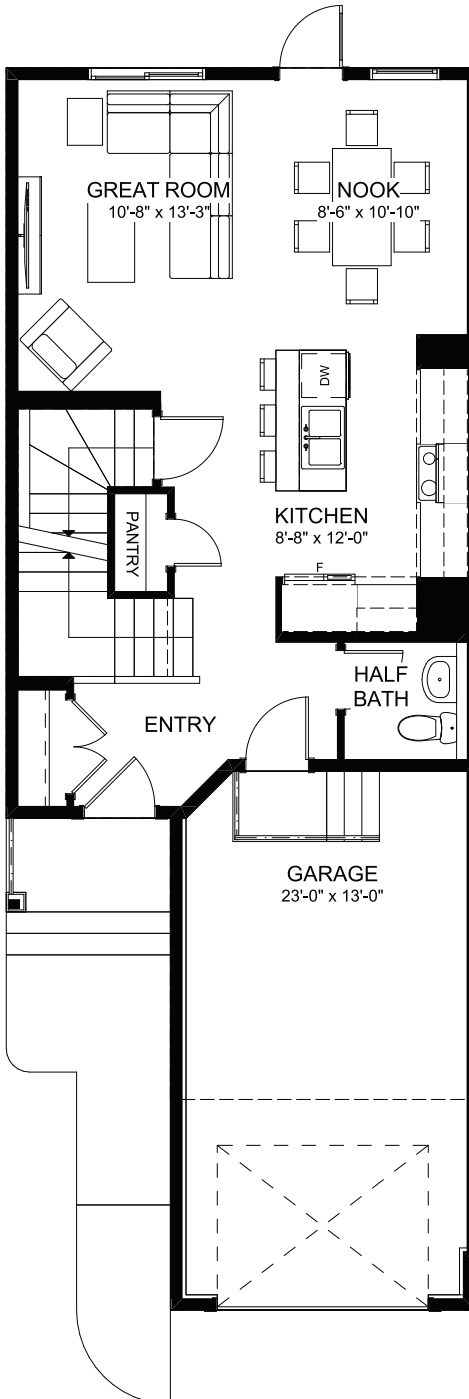

MODERN

GREENBURY'S BROWNSTONE

ROSENTHAL

VENETO 20

2-3 BEDROOMS | 2.5 BATHS | 1354 SQ. FT.

MAIN FLOOR

617 SQ. FT.

UPPER FLOOR

737 SQ. FT.

Rendering artists Interpretation ONLY & may not be exactly as shown. Floor plans, specifications and dimensions shown are approximate and subject to change without notice.

MAIN FLOOR OPTIONS

1 Chef's Kitchen

UPPER FLOOR OPTIONS

2 Dual Master Suites