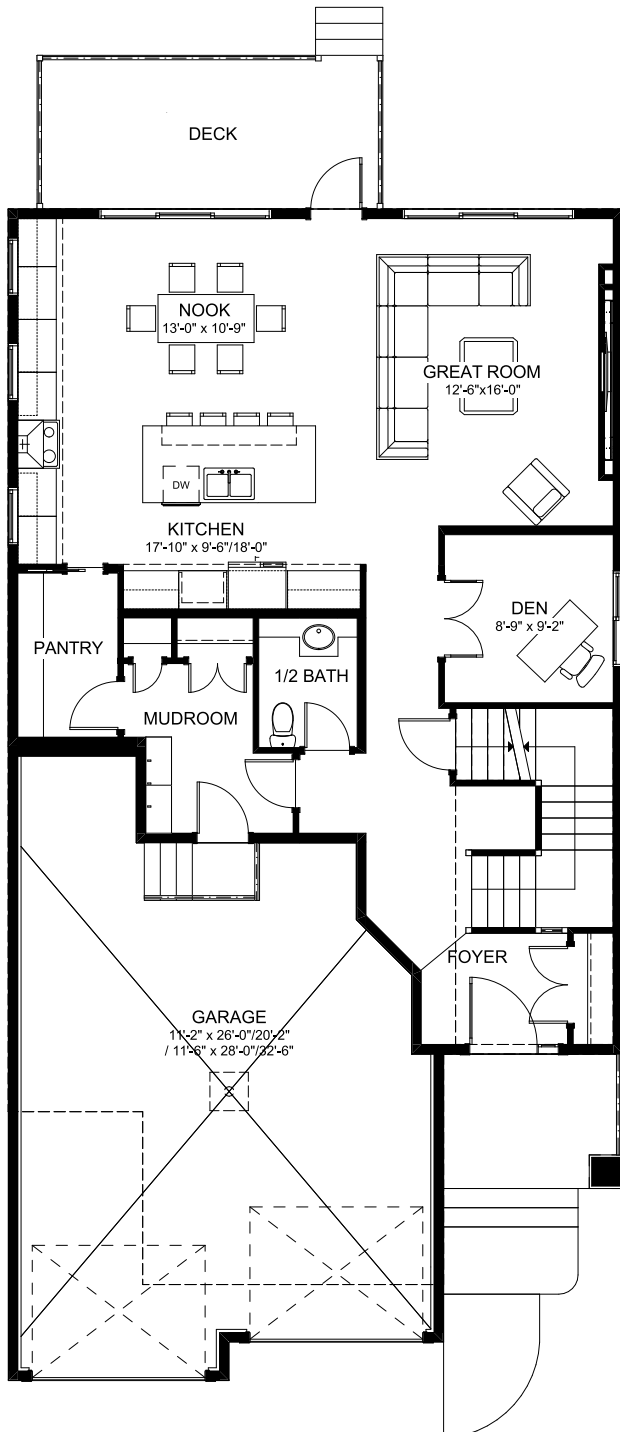

NAVELLI 32

3 BEDROOMS | 2.5 BATHS | 2634 SQ. FT. | 32' POCKET

MAIN FLOOR

1161 SQ. FT.

UPPER FLOOR

1473 SQ. FT.

Rendering artists Interpretation ONLY & may not be exactly as shown. Floorplans, specifications and dimensions shown are approximate and subject to change without notice.

UPPER FLOOR OPTIONS

1 Double Sided Fireplace

UPGRADE BASEMENT DEVELOPMENT

933 sq. ft.