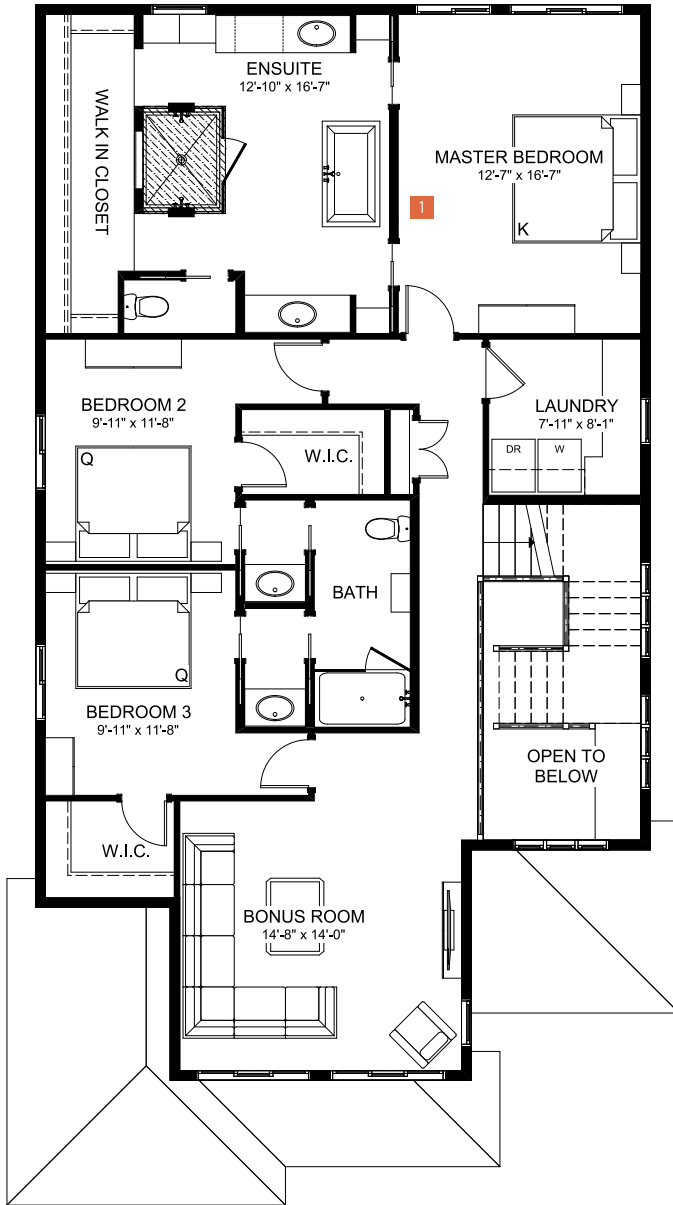

NAVELLI 32

3 BEDROOMS | 2.5 BATHS | 2634 SQ. FT. | 32' POCKET

MAIN FLOOR

1161 SQ. FT.

UPPER FLOOR

1473 SQ. FT.

Rendering artists Interpretation ONLY & may not be exactly as shown. Floorplans, specifications and dimensions shown are approximate and subject to change without notice.

UPPER FLOOR OPTIONS

1 Double Sided Fireplace

UPGRADE BASEMENT DEVELOPMENT

933 sq. ft.