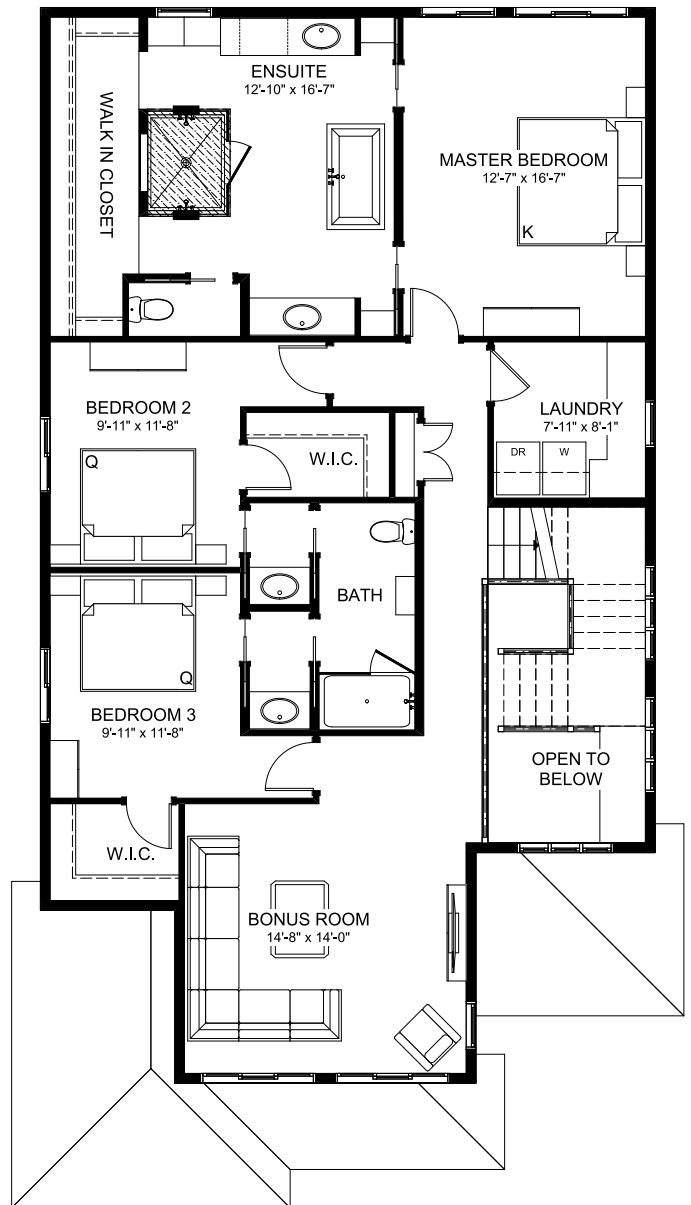

NAVELLI 32

3 BEDROOMS | 2.5 BATHS | 2634 SQ. FT. | 32' POCKET

MAIN FLOOR

1161 SQ. FT.

UPPER FLOOR

1473 SQ. FT.

Rendering artists Interpretation ONLY & may not be exactly as shown. Floorplans, specifications and dimensions shown are approximate and subject to change without notice.

UPPER FLOOR OPTIONS

1 Double Sided Fireplace

UPGRADE BASEMENT DEVELOPMENT

933 sq. ft.