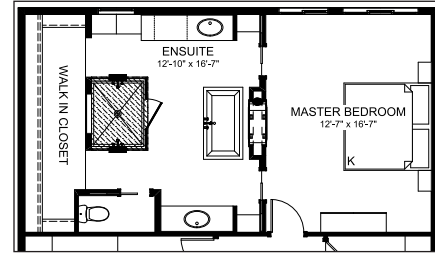

NAVELLI 32

3 BEDROOMS | 2.5 BATHS | 2634 SQ. FT. | 32' POCKET

MAIN FLOOR

1161 SQ. FT.

UPPER FLOOR

1473 SQ. FT.

Rendering artists Interpretation ONLY & may not be exactly as shown. Floorplans, specifications and dimensions shown are approximate and subject to change without notice.

UPPER FLOOR OPTIONS

1 Double Sided Fireplace

UPGRADE BASEMENT DEVELOPMENT

933 sq. ft.