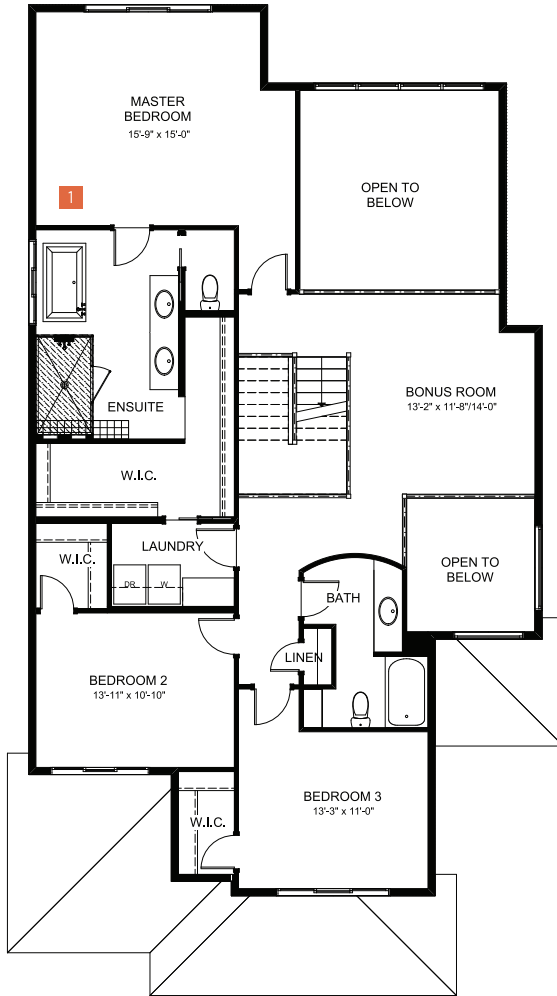

GENOA 36

3 BEDROOMS | 2.5 BATHS | 2097 SQ. FT.

MAIN FLOOR

1373 SQ. FT.

UPPER FLOOR

1524 SQ. FT.

Rendering artists Interpretation ONLY & may not be exactly as shown. Floor plans, specifications and dimensions shown are approximate and subject to change without notice.

UPPER FLOOR OPTIONS

1 Two-way Fireplace in Master Bedroom

OPTIONAL BASEMENT
DEVELOPMENT
1062 SQ. FT.