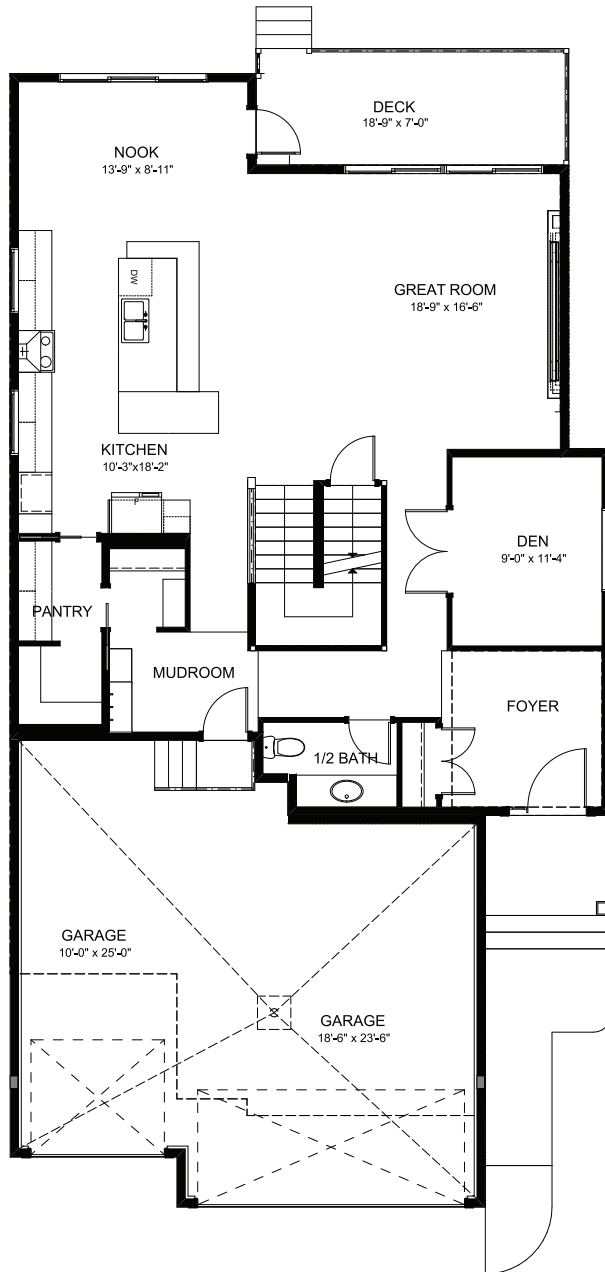

GENOA 36

3 BEDROOMS | 2.5 BATHS | 2097 SQ. FT.

MAIN FLOOR

1373 SQ. FT.

UPPER FLOOR

1524 SQ. FT.

Rendering artists Interpretation ONLY & may not be exactly as shown. Floor plans, specifications and dimensions shown are approximate and subject to change without notice.

UPPER FLOOR OPTIONS

1 Two-way Fireplace in Master Bedroom

OPTIONAL BASEMENT
DEVELOPMENT
1062 SQ. FT.