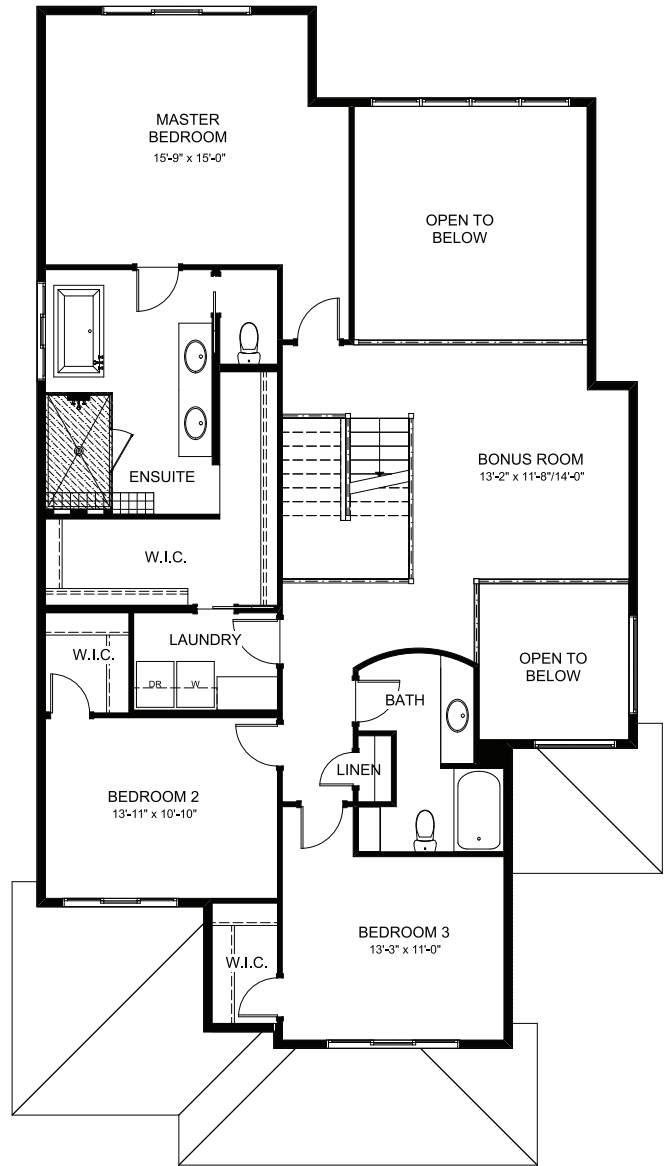

GENOA 36

3 BEDROOMS | 2.5 BATHS | 2097 SQ. FT.

MAIN FLOOR

1373 SQ. FT.

UPPER FLOOR

1524 SQ. FT.

Rendering artists Interpretation ONLY & may not be exactly as shown. Floor plans, specifications and dimensions shown are approximate and subject to change without notice.

UPPER FLOOR OPTIONS

1 Two-way Fireplace in Master Bedroom

OPTIONAL BASEMENT
DEVELOPMENT
1062 SQ. FT.