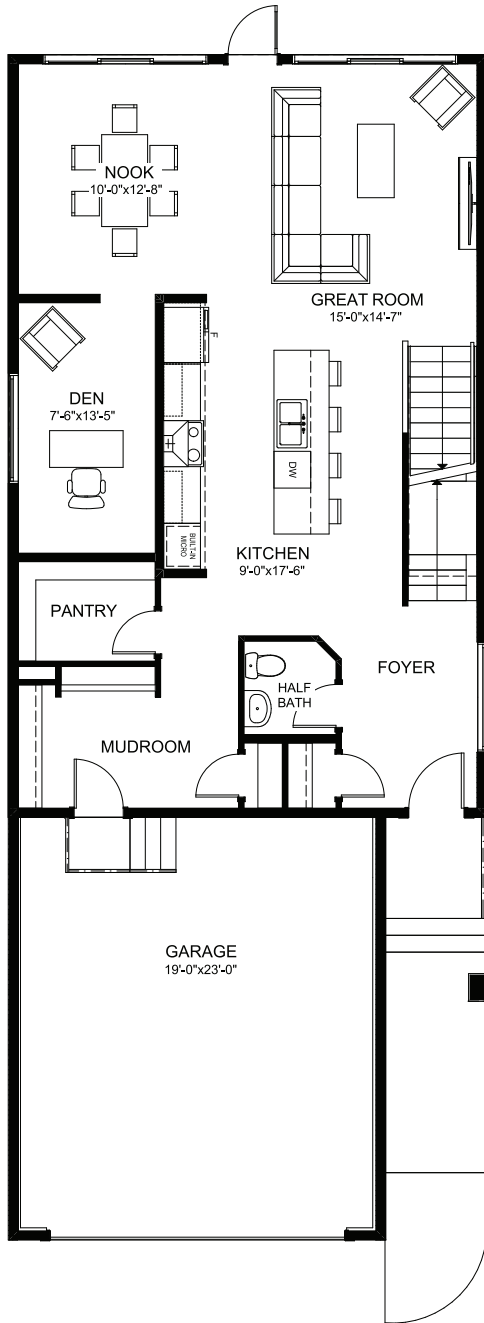

MODERN

PRAIRIE

ENTERTAIN IMPRESSION 26

3 BEDROOMS | 2.5 BATHS | 2,429 SQ. FT. | 26' POCKET

MAIN FLOOR

1,079 SQ. FT.

UPPER FLOOR

1,350 SQ. FT.

Updated December 2022

Rendering artists Interpretation ONLY & may not be exactly as shown. Floor plans, specifications and dimensions shown are approximate and subject to change without notice.

MAIN FLOOR OPTIONS

1 Vantage Patio Door

2 Side Entry

OPTIONAL BASEMENT DEVELOPMENT

870 sq. ft.

UPGRADE BASEMENT DEVELOPMENT TO SECONDARY SUITE

870 sq. ft.