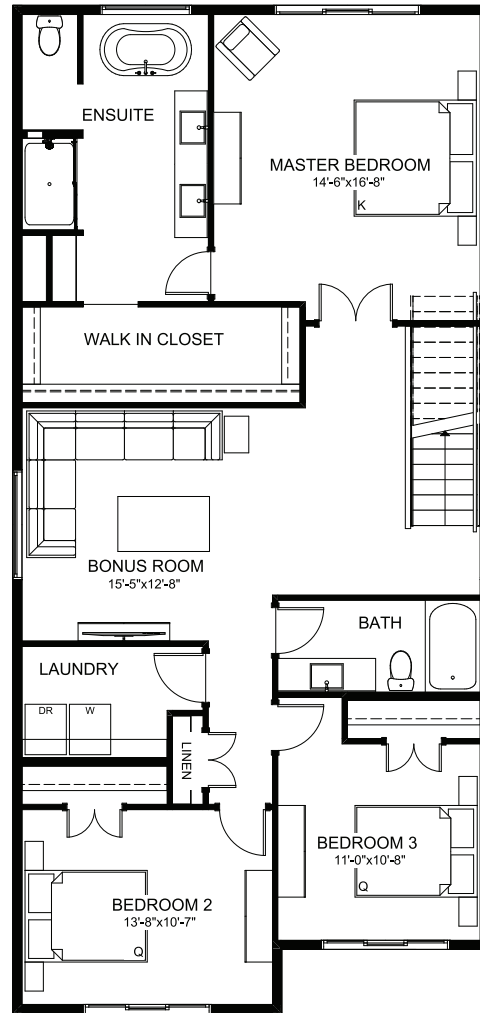

MODERN

PRAIRIE

ENTERTAIN IMPRESSION 26

3 BEDROOMS | 2.5 BATHS | 2,429 SQ. FT. | 26' POCKET

MAIN FLOOR

1,079 SQ. FT.

UPPER FLOOR

1,350 SQ. FT.

Updated December 2022

Rendering artists Interpretation ONLY & may not be exactly as shown. Floor plans, specifications and dimensions shown are approximate and subject to change without notice.

MAIN FLOOR OPTIONS

1 Vantage Patio Door

2 Side Entry

OPTIONAL BASEMENT DEVELOPMENT

870 sq. ft.

UPGRADE BASEMENT DEVELOPMENT TO SECONDARY SUITE

870 sq. ft.