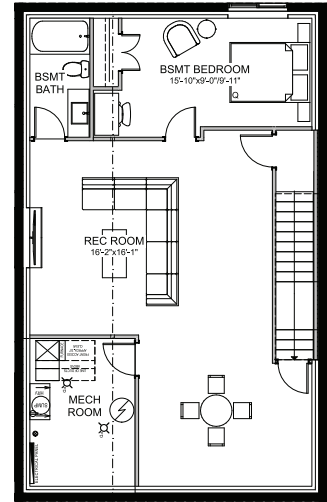

MODERN

PRAIRIE

ENTERTAIN IMPRESSION 26

3 BEDROOMS | 2.5 BATHS | 2,429 SQ. FT. | 26' POCKET

MAIN FLOOR

1,079 SQ. FT.

UPPER FLOOR

1,350 SQ. FT.

Updated December 2022

Rendering artists Interpretation ONLY & may not be exactly as shown. Floor plans, specifications and dimensions shown are approximate and subject to change without notice.

MAIN FLOOR OPTIONS

1 Vantage Patio Door

2 Side Entry

OPTIONAL BASEMENT DEVELOPMENT

870 sq. ft.

UPGRADE BASEMENT DEVELOPMENT TO SECONDARY SUITE

870 sq. ft.