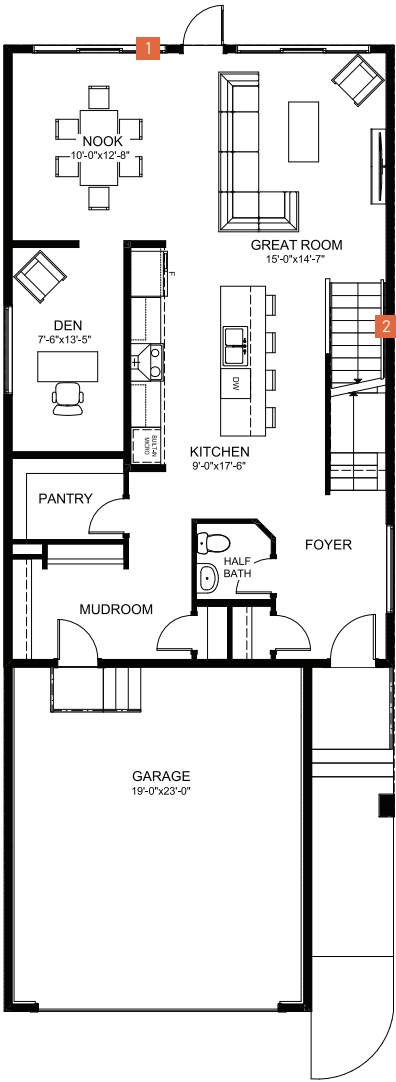

MODERN

PRAIRIE

ENTERTAIN IMPRESSION 26

3 BEDROOMS | 2.5 BATHS | 2,429 SQ. FT. | 26' POCKET

MAIN FLOOR

1,079 SQ. FT.

UPPER FLOOR

1,350 SQ. FT.

Updated December 2022

Rendering artists Interpretation ONLY & may not be exactly as shown. Floor plans, specifications and dimensions shown are approximate and subject to change without notice.

MAIN FLOOR OPTIONS

1 Vantage Patio Door

2 Side Entry

OPTIONAL BASEMENT DEVELOPMENT

870 sq. ft.

UPGRADE BASEMENT DEVELOPMENT TO SECONDARY SUITE

870 sq. ft.