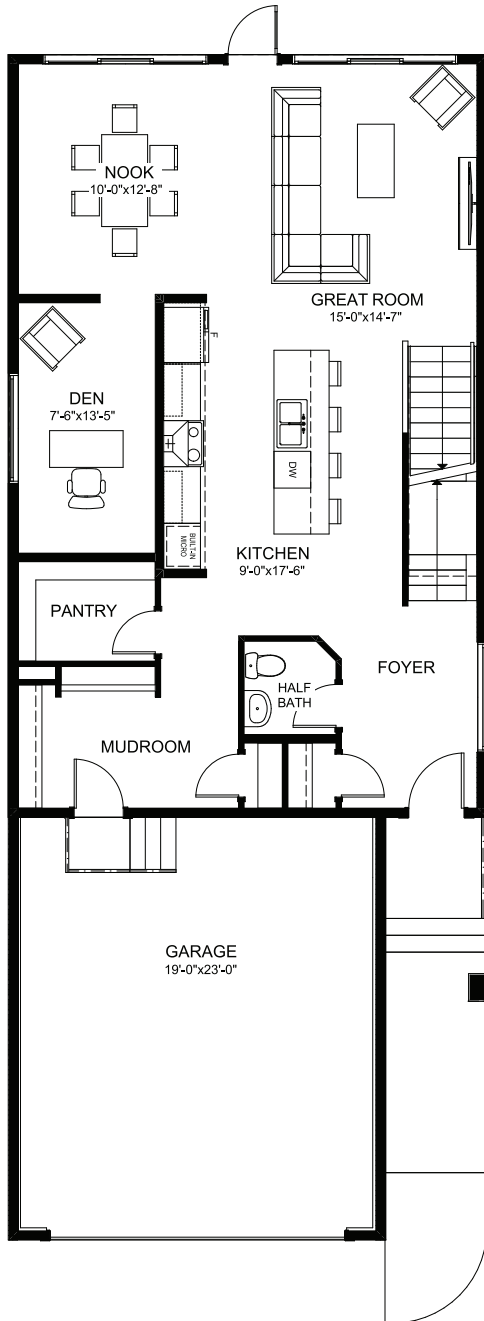

# ENTERTAIN IMPRESSION 26

3 BEDROOMS | 2.5 BATHS | 2,429 SQ. FT. | 26' POCKET

## MAIN FLOOR

1,079 SQ. FT.

## UPPER FLOOR

1,350 SQ. FT.

Updated December 2022

Rendering artists Interpretation ONLY & may not be exactly as shown. Floor plans, specifications and dimensions shown are approximate and subject to change without notice.

MAIN FLOOR OPTIONS

1 Vantage Patio Door

2 Side Entry

OPTIONAL BASEMENT DEVELOPMENT

870 sq. ft.

UPGRADE BASEMENT DEVELOPMENT TO SECONDARY SUITE

870 sq. ft.