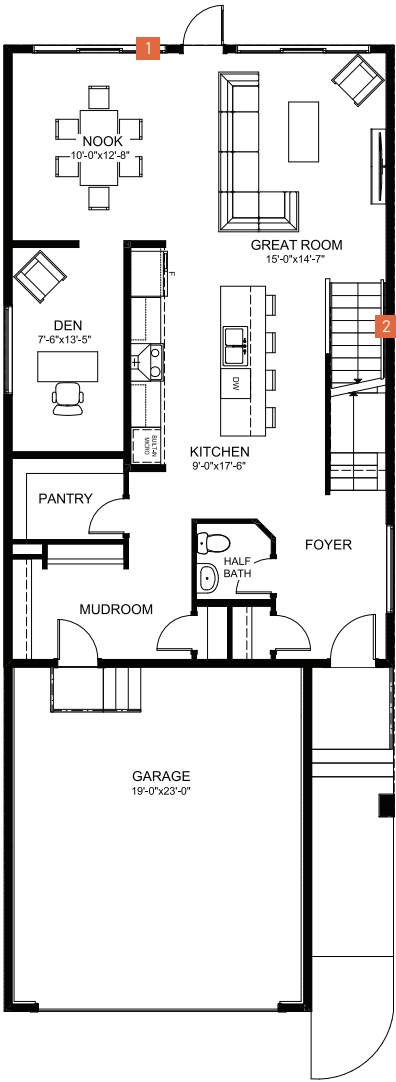

# ENTERTAIN IMPRESSION 26

3 BEDROOMS | 2.5 BATHS | 2,429 SQ. FT. | 26' POCKET

## MAIN FLOOR

1,079 SQ. FT.

## UPPER FLOOR

1,350 SQ. FT.

Updated December 2022

Rendering artists Interpretation ONLY & may not be exactly as shown. Floor plans, specifications and dimensions shown are approximate and subject to change without notice.

MAIN FLOOR OPTIONS

1 Vantage Patio Door

2 Side Entry

OPTIONAL BASEMENT DEVELOPMENT

870 sq. ft.

UPGRADE BASEMENT DEVELOPMENT TO SECONDARY SUITE

870 sq. ft.