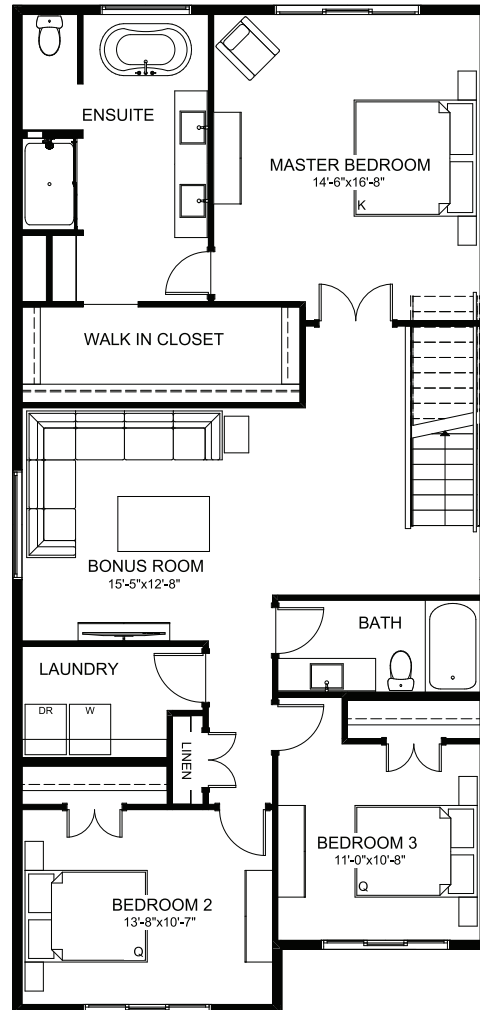

# ENTERTAIN IMPRESSION 26

3 BEDROOMS | 2.5 BATHS | 2,429 SQ. FT. | 26' POCKET

## MAIN FLOOR

1,079 SQ. FT.

## UPPER FLOOR

1,350 SQ. FT.

Updated December 2022

Rendering artists Interpretation ONLY & may not be exactly as shown. Floor plans, specifications and dimensions shown are approximate and subject to change without notice.

MAIN FLOOR OPTIONS

1 Vantage Patio Door

2 Side Entry

OPTIONAL BASEMENT DEVELOPMENT

870 sq. ft.

UPGRADE BASEMENT DEVELOPMENT TO SECONDARY SUITE

870 sq. ft.