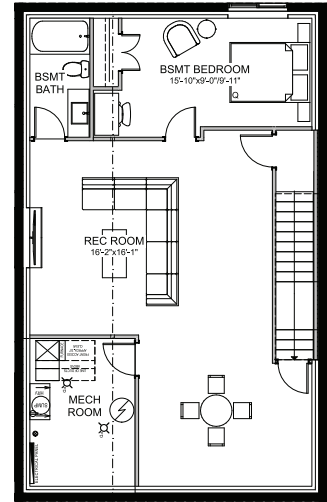

# ENTERTAIN IMPRESSION 26

3 BEDROOMS | 2.5 BATHS | 2,429 SQ. FT. | 26' POCKET

## MAIN FLOOR

1,079 SQ. FT.

## UPPER FLOOR

1,350 SQ. FT.

Updated December 2022

Rendering artists Interpretation ONLY & may not be exactly as shown. Floor plans, specifications and dimensions shown are approximate and subject to change without notice.

MAIN FLOOR OPTIONS

1 Vantage Patio Door

2 Side Entry

OPTIONAL BASEMENT DEVELOPMENT

870 sq. ft.

UPGRADE BASEMENT DEVELOPMENT TO SECONDARY SUITE

870 sq. ft.