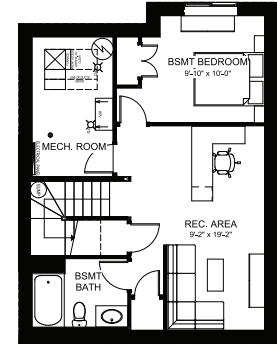

PRAIRIE

BROWNSTONE GREENBURY

DANTE 24

2-5 BEDROOMS | 2.5-3.5 BATHS | 1719 SQ. FT. | 24' POCKET

MAIN FLOOR

744 SQ. FT.

UPPER FLOOR

975 SQ. FT.

Rendering artists Interpretation ONLY & may not be exactly as shown. Floorplans, specifications and dimensions shown are approximate and subject to change without notice.

MAIN FLOOR OPTIONS

1 Chef's Kitchen

2 Extended Pantry

3 Walk-Through Pantry

OPTIONAL BASEMENT DEVELOPMENT OPTION 1

OPTIONAL BASEMENT DEVELOPMENT OPTION 2

OPTIONAL BASEMENT SECONDARY SUITE

UPPER FLOOR OPTIONS

4 Open to Below

5 Fourth Bedroom

6 3-Piece Ensuite

7 Dual Master Suites

8 Ensuite Oasis