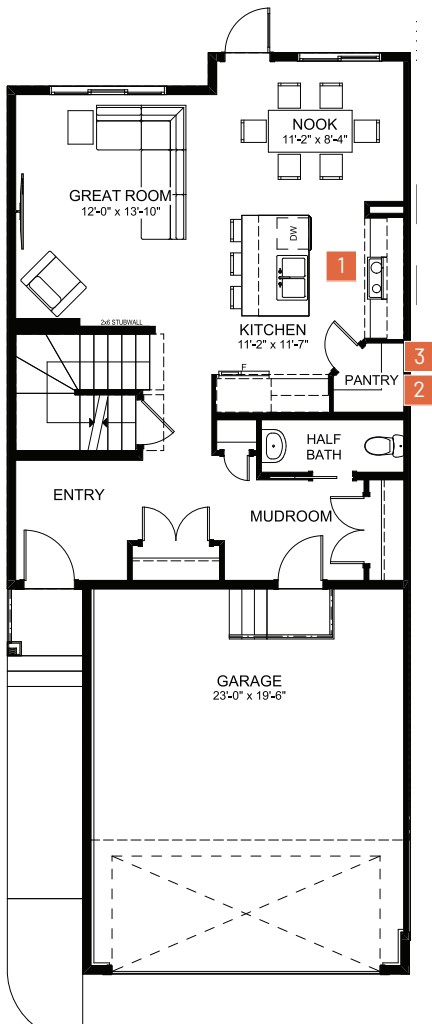

PRAIRIE

BROWNSTONE GREENBURY

DANTE 24

2-5 BEDROOMS | 2.5-3.5 BATHS | 1719 SQ. FT. | 24' POCKET

MAIN FLOOR

744 SQ. FT.

UPPER FLOOR

975 SQ. FT.

Rendering artists Interpretation ONLY & may not be exactly as shown. Floorplans, specifications and dimensions shown are approximate and subject to change without notice.

MAIN FLOOR OPTIONS

1 Chef's Kitchen

2 Extended Pantry

3 Walk-Through Pantry

OPTIONAL BASEMENT DEVELOPMENT OPTION 1

OPTIONAL BASEMENT DEVELOPMENT OPTION 2

OPTIONAL BASEMENT SECONDARY SUITE

UPPER FLOOR OPTIONS

4 Open to Below

5 Fourth Bedroom