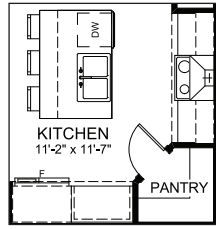

PRAIRIE

BROWNSTONE GREENBURY

DANTE 24

2-5 BEDROOMS | 2.5-3.5 BATHS | 1719 SQ. FT. | 24' POCKET

MAIN FLOOR

744 SQ. FT.

UPPER FLOOR

975 SQ. FT.

Rendering artists Interpretation ONLY & may not be exactly as shown. Floorplans, specifications and dimensions shown are approximate and subject to change without notice.

MAIN FLOOR OPTIONS

1 Chef's Kitchen