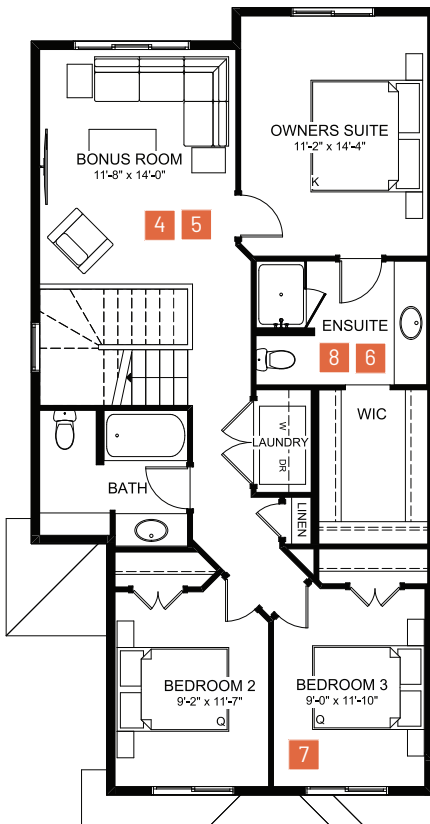

PRAIRIE

BROWNSTONE GREENBURY

DANTE 24

2-5 BEDROOMS | 2.5-3.5 BATHS | 1719 SQ. FT. | 24' POCKET

MAIN FLOOR

744 SQ. FT.

UPPER FLOOR

975 SQ. FT.

Rendering artists Interpretation ONLY & may not be exactly as shown. Floorplans, specifications and dimensions shown are approximate and subject to change without notice.

MAIN FLOOR OPTIONS

1 Chef's Kitchen

2 Extended Pantry

3 Walk-Through Pantry

OPTIONAL BASEMENT DEVELOPMENT OPTION 1

OPTIONAL BASEMENT DEVELOPMENT OPTION 2

OPTIONAL BASEMENT SECONDARY SUITE

UPPER FLOOR OPTIONS

4 Open to Below

5 Fourth Bedroom

6 3-Piece Ensuite

7 Dual Master Suites

8 Ensuite Oasis