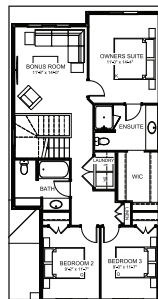

PRAIRIE

BROWNSTONE GREENBURY

DANTE 24

2-5 BEDROOMS | 2.5-3.5 BATHS | 1719 SQ. FT. | 24' POCKET

MAIN FLOOR

744 SQ. FT.

UPPER FLOOR

975 SQ. FT.

Rendering artists Interpretation ONLY & may not be exactly as shown. Floorplans, specifications and dimensions shown are approximate and subject to change without notice.

MAIN FLOOR OPTIONS

1 Chef's Kitchen

2 Extended Pantry

3 Walk-Through Pantry

OPTIONAL BASEMENT DEVELOPMENT OPTION 1

OPTIONAL BASEMENT DEVELOPMENT OPTION 2

OPTIONAL BASEMENT SECONDARY SUITE

UPPER FLOOR OPTIONS

4 Open to Below

5 Fourth Bedroom

6 3-Piece Ensuite

7 Dual Master Suites

8 Ensuite Oasis