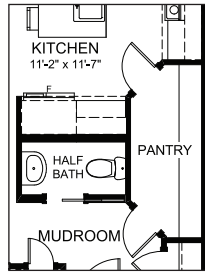

PRAIRIE

BROWNSTONE GREENBURY

DANTE 24

2-5 BEDROOMS | 2.5-3.5 BATHS | 1719 SQ. FT. | 24' POCKET

MAIN FLOOR

744 SQ. FT.

UPPER FLOOR

975 SQ. FT.

Rendering artists Interpretation ONLY & may not be exactly as shown. Floorplans, specifications and dimensions shown are approximate and subject to change without notice.

MAIN FLOOR OPTIONS

1 Chef's Kitchen

2 Extended Pantry

3 Walk-Through Pantry

OPTIONAL BASEMENT DEVELOPMENT OPTION 1

OPTIONAL BASEMENT DEVELOPMENT OPTION 2

OPTIONAL BASEMENT SECONDARY SUITE

UPPER FLOOR OPTIONS

4 Open to Below

5 Fourth Bedroom