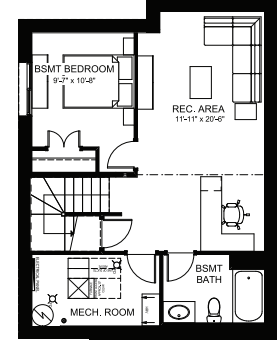

PRAIRIE

BROWNSTONE GREENBURY

DANTE 24

2-5 BEDROOMS | 2.5-3.5 BATHS | 1719 SQ. FT. | 24' POCKET

MAIN FLOOR

744 SQ. FT.

UPPER FLOOR

975 SQ. FT.

Rendering artists Interpretation ONLY & may not be exactly as shown. Floorplans, specifications and dimensions shown are approximate and subject to change without notice.

MAIN FLOOR OPTIONS

1 Chef's Kitchen

2 Extended Pantry

3 Walk-Through Pantry

OPTIONAL BASEMENT DEVELOPMENT OPTION 1

OPTIONAL BASEMENT DEVELOPMENT OPTION 2

OPTIONAL BASEMENT SECONDARY SUITE

UPPER FLOOR OPTIONS

4 Open to Below

5 Fourth Bedroom

6 3-Piece Ensuite

7 Dual Master Suites

8 Ensuite Oasis