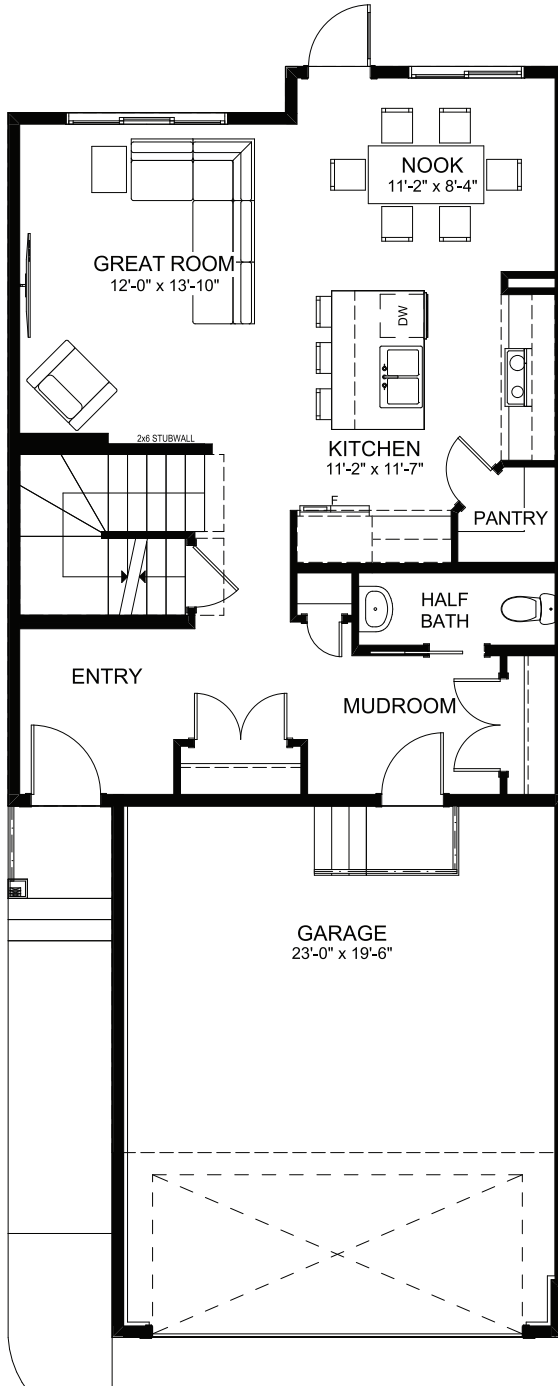

PRAIRIE

BROWNSTONE GREENBURY

DANTE 24

2-5 BEDROOMS | 2.5-3.5 BATHS | 1719 SQ. FT. | 24' POCKET

MAIN FLOOR

744 SQ. FT.

UPPER FLOOR

975 SQ. FT.

Rendering artists Interpretation ONLY & may not be exactly as shown. Floorplans, specifications and dimensions shown are approximate and subject to change without notice.

MAIN FLOOR OPTIONS

1 Chef's Kitchen

2 Extended Pantry

3 Walk-Through Pantry

OPTIONAL BASEMENT DEVELOPMENT OPTION 1

OPTIONAL BASEMENT DEVELOPMENT OPTION 2

OPTIONAL BASEMENT SECONDARY SUITE

UPPER FLOOR OPTIONS

4 Open to Below

5 Fourth Bedroom

6 3-Piece Ensuite

7 Dual Master Suites

8 Ensuite Oasis