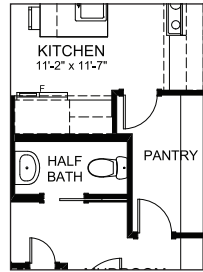

PRAIRIE

BROWNSTONE GREENBURY

DANTE 24

2-5 BEDROOMS | 2.5-3.5 BATHS | 1719 SQ. FT. | 24' POCKET

MAIN FLOOR

744 SQ. FT.

UPPER FLOOR

975 SQ. FT.

Rendering artists Interpretation ONLY & may not be exactly as shown. Floorplans, specifications and dimensions shown are approximate and subject to change without notice.

MAIN FLOOR OPTIONS

1 Chef's Kitchen

2 Extended Pantry

3 Walk-Through Pantry

OPTIONAL BASEMENT DEVELOPMENT OPTION 1

OPTIONAL BASEMENT DEVELOPMENT OPTION 2

OPTIONAL BASEMENT SECONDARY SUITE

UPPER FLOOR OPTIONS

4 Open to Below

5 Fourth Bedroom