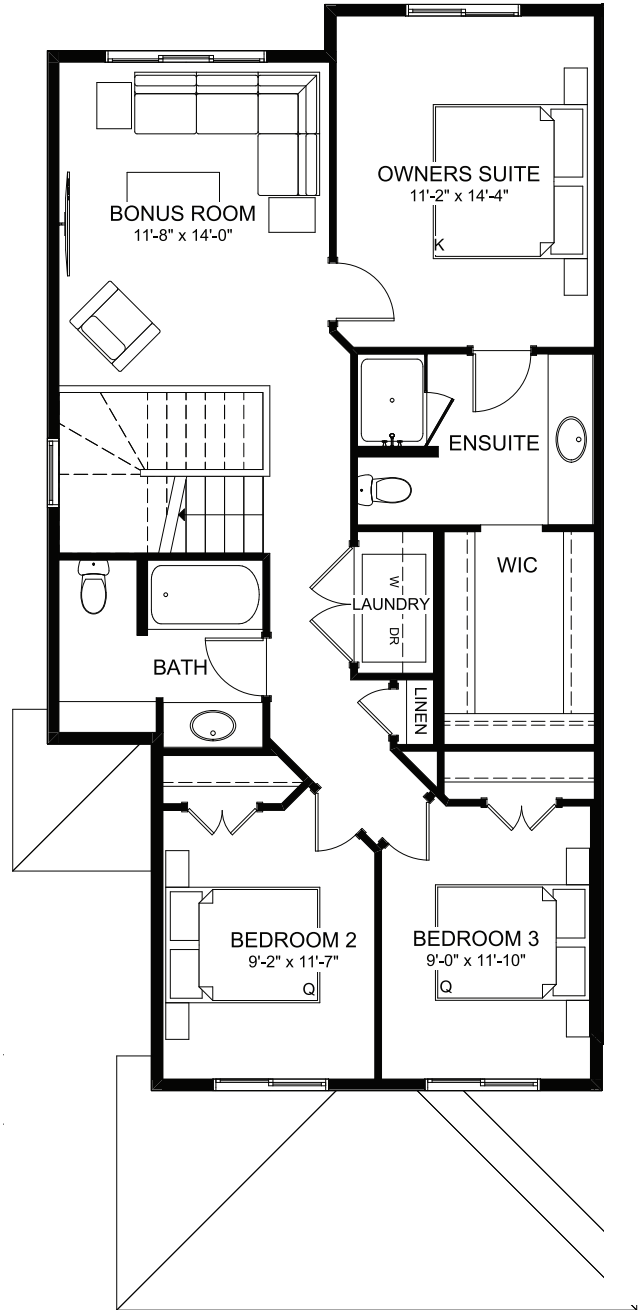

PRAIRIE

BROWNSTONE GREENBURY

DANTE 24

2-5 BEDROOMS | 2.5-3.5 BATHS | 1719 SQ. FT. | 24' POCKET

MAIN FLOOR

744 SQ. FT.

UPPER FLOOR

975 SQ. FT.

Rendering artists Interpretation ONLY & may not be exactly as shown. Floorplans, specifications and dimensions shown are approximate and subject to change without notice.

MAIN FLOOR OPTIONS

1 Chef's Kitchen

2 Extended Pantry

3 Walk-Through Pantry

OPTIONAL BASEMENT DEVELOPMENT OPTION 1

OPTIONAL BASEMENT DEVELOPMENT OPTION 2

OPTIONAL BASEMENT SECONDARY SUITE

UPPER FLOOR OPTIONS

4 Open to Below

5 Fourth Bedroom

6 3-Piece Ensuite

7 Dual Master Suites

8 Ensuite Oasis