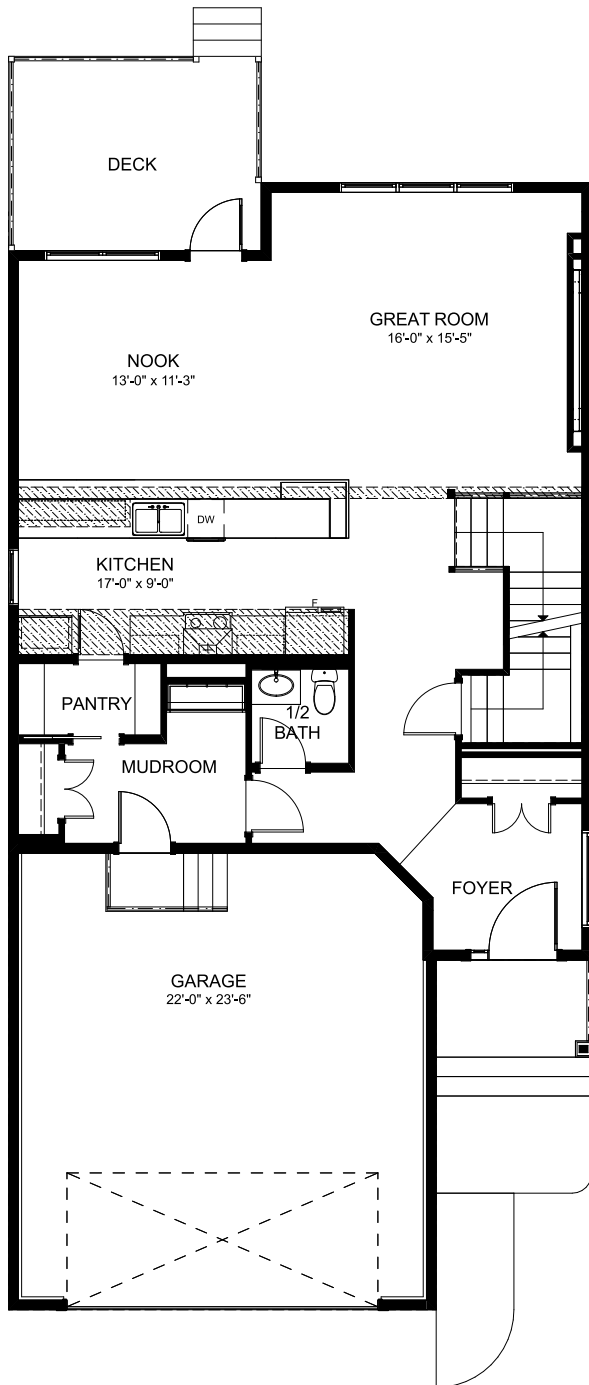

BRILANTE 30

3 BEDROOMS | 2.5 BATHS | 2522 SQ. FT. | 30' POCKET

MAIN FLOOR

1040 SQ. FT.

UPPER FLOOR

1482 SQ. FT.

Rendering artists Interpretation ONLY & may not be exactly as shown. Floor plans, specifications and dimensions shown are approximate and subject to change without notice.