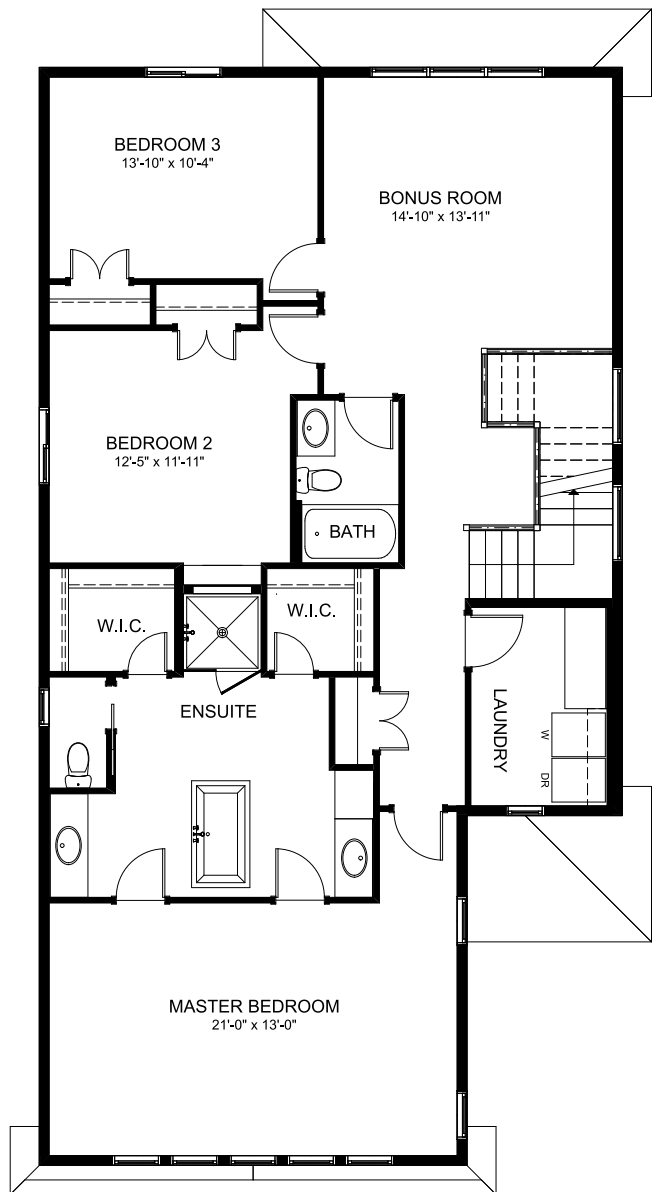

BRILANTE 30

3 BEDROOMS | 2.5 BATHS | 2522 SQ. FT. | 30' POCKET

MAIN FLOOR

1040 SQ. FT.

UPPER FLOOR

1482 SQ. FT.

Rendering artists Interpretation ONLY & may not be exactly as shown. Floor plans, specifications and dimensions shown are approximate and subject to change without notice.