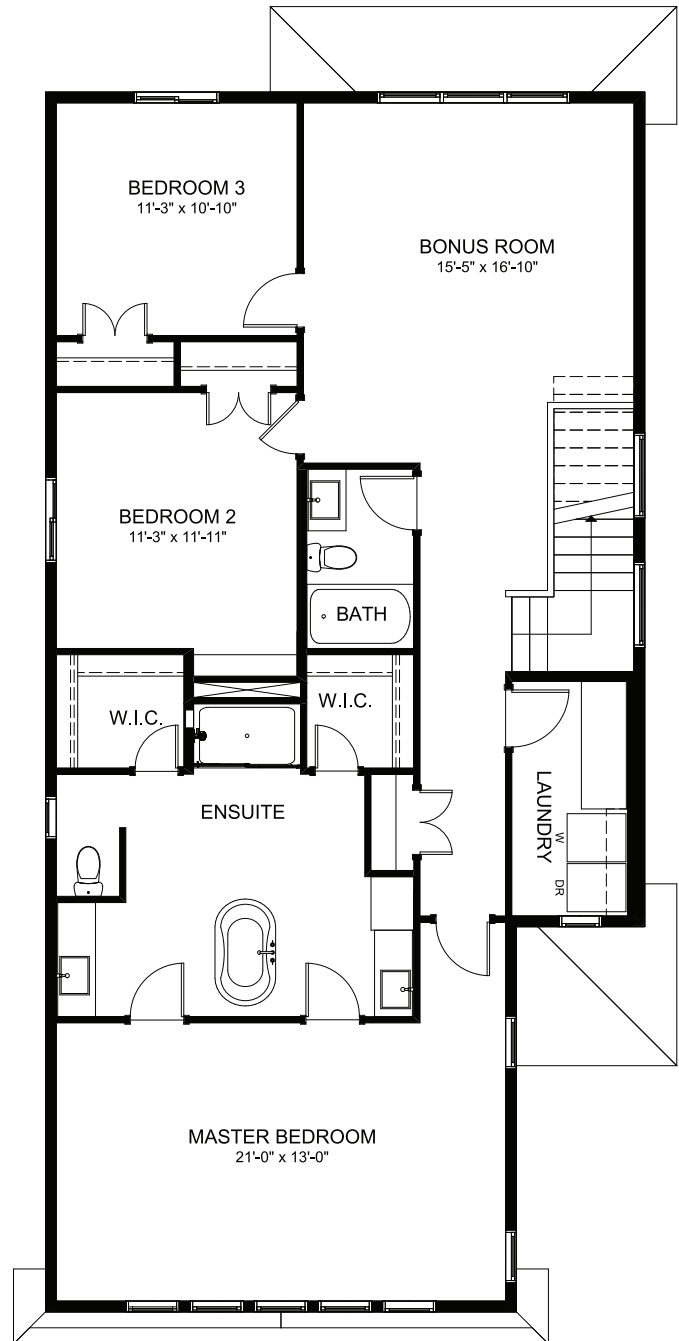

# BRILANTE 28

3 BEDROOMS | 2.5 BATHS | 2437 SQ. FT. | 28' POCKET

## MAIN FLOOR

1002 SQ. FT.

## UPPER FLOOR

1435 SQ. FT.

Rendering artists Interpretation ONLY & may not be exactly as shown. Floor plans, specifications and dimensions shown are approximate and subject to change without notice.

January 8, 2021