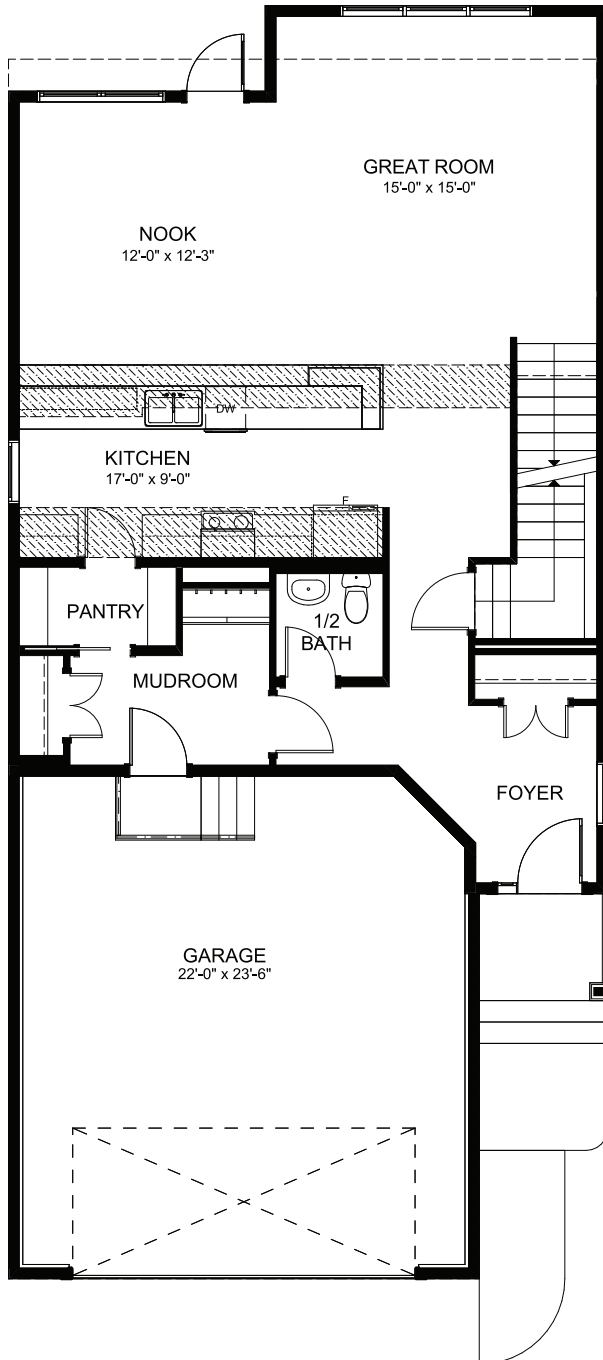

# BRILANTE 28

3 BEDROOMS | 2.5 BATHS | 2437 SQ. FT. | 28' POCKET

## MAIN FLOOR

1002 SQ. FT.

## UPPER FLOOR

1435 SQ. FT.

Rendering artists Interpretation ONLY & may not be exactly as shown. Floor plans, specifications and dimensions shown are approximate and subject to change without notice.

January 8, 2021