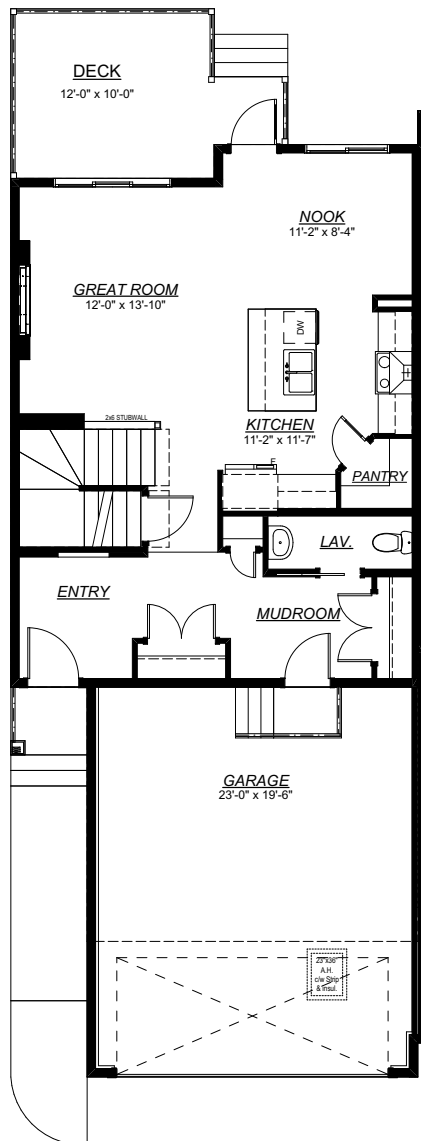

Right Place. Right Time.

DANTE

19 Rolston Close

- Huge Pie Shaped Backyard
- Close Proximity to Skating Rink

3 BEDROOMS

2 ½ BATH

BONUS ROOM

MAIN FLOOR 744 SQ. FT.

UPPER FLOOR 975 SQ. FT.

Contact Etta Fung today! 780-708-4505 or efung@dolcevitahomes.ca

Dolce Vita
HOMES

dolcevitahomes.ca