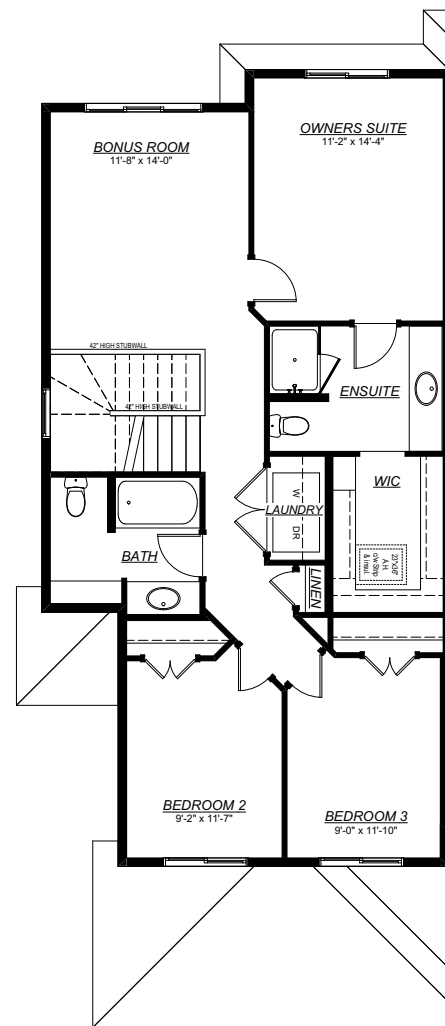

Right Place. Right Time.

DANTE

19 Rolston Close

- Huge Pie Shaped Backyard
- Close Proximity to Skating Rink

3 BEDROOMS

2 ½ BATH

BONUS ROOM

MAIN FLOOR 744 SQ. FT.

UPPER FLOOR 975 SQ. FT.

Contact Etta Fung today! 780-708-4505 or efung@dolcevitahomes.ca

Dolce Vita
HOMES

dolcevitahomes.ca